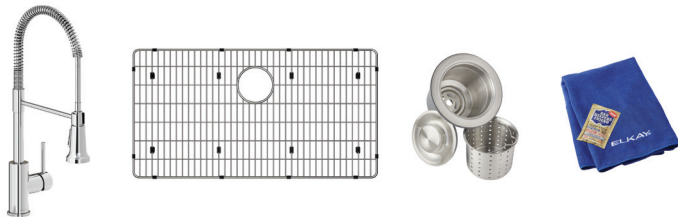

SINGLE BOWL SINKS

Min Cabinet Size	Model Number	Gauge	Farmhouse	Interchangeable Apron	ADA	Workstation	Aqua Divide	Water Deck	Slim Rim	Kit
36"	EFRU281610T(C)	16								•
	EFRU2816T(C)	16								•
	EFU281610T(C)	16								•
	ECTRU30169RTWC	18				•				•
	ECTRU30179RT(FC)	18								+•
	EFRU30169RTWC	16				•				•
	EFRU311610T(FC)	16								+•
	ECTSRS33229TBG	18							•	•
	CTXF134179R(C)	16	•	•						•
	ECTRUF30179R(C)	18	•							•
EFRUFF3417R(DBG)	16		10 Inch							•
39"	ECTRU35179T(C)	18								•
48"	EFU411510DBT*	16								

* with integrated drainboard + kits available with faucets

Sink kit with faucet includes:
LKAV2061CR Faucet, Grid(s), Drain(s) and Cleaning Kit