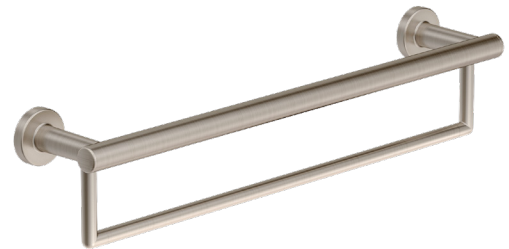

353GBTB-18
Finishes: Chrome, **STN**
(Available Sizes: 18", 24")

Towel Bar with Assist Bar

Available in these finishes:

Brushed Bronze (BBZ)

Matte Black (MB)

Polished Chrome

Satin Nickel Radiance® PVD (STN)