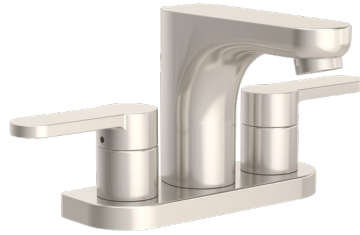

# IDENTITY™

SLS-6712-1.5  
Finishes: **Chrome**, **STN**

Single Handle Lavatory Faucet

SLC-6712-1.5  
Finishes: **Chrome**, **STN**

Two Handle Centerset Lavatory Faucet

6706-TRM  
Finishes: **Chrome**, **STN**