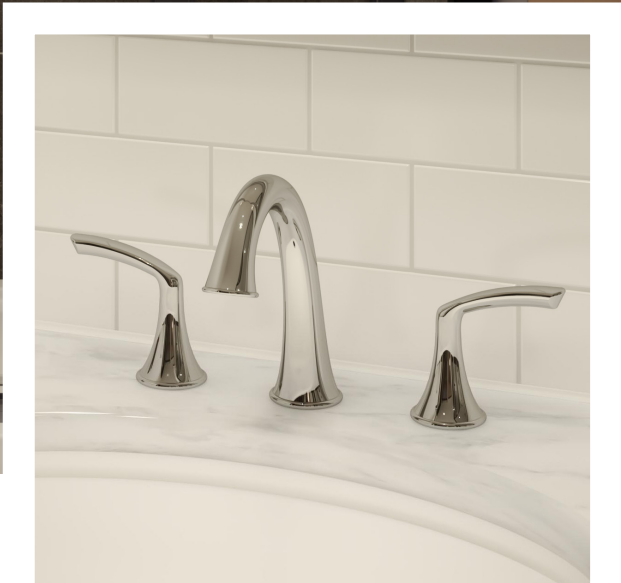

Shower/Hand Shower Trim

663RH  
 Finishes: Chrome, **STN**

Robe Hook

663TR  
 Finishes: **Chrome**, STN

Towel Holder

663TB-18  
 Finishes: **Chrome**, STN  
 Available Sizes: 18", 24"

Towel Bar

663TP  
 Finishes: Chrome, **STN**

Toilet Paper Holder

Available in these finishes:

Polished Chrome

Satin Nickel Radiance® PVD (STN)

ELM®

The Symmons Elm Collection offers effortless sophistication blending sleek form and simple lines with an organic design. It is a natural fit with most bathroom interiors.

Available in these finishes:

Polished  
Chrome

Satin Nickel  
Radiance® PVD  
(STN)

Seasoned  
Bronze  
(SBZ)

SLW-5512-1.5  
 Finishes: Chrome, STN, **SBZ**

Two Handle Widespread  
 Lavatory Faucet

552SH  
 Finishes: **Chrome**, STN, SBZ