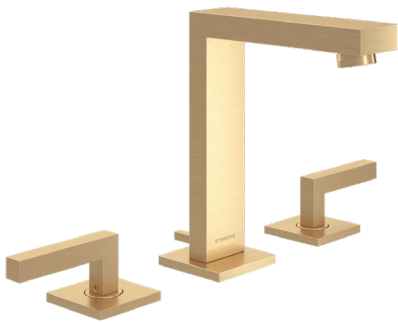

3602-SH4-T2-TRM  
 Finishes: BBZ, **MB**, Chrome, STN

Tub/Shower Trim

Available in these finishes:

SLS-3612-1.5  
 Finishes: BBZ, **MB**, Chrome, STN

Single Handle  
 Lavatory Faucet 6 7/8" height

SLS-3622-1.5  
 Finishes: **BBZ**, MB, Chrome, STN

Single Handle  
 Lavatory Faucet 4 1/2" height

SLC-3612-1.5  
 Finishes: **Chrome**, STN

Two Handle Centerset  
 Lavatory Faucet 6 5/16" height

SLW-3612-1.5  
 Finishes: **BBZ**, MB, Chrome, STN

Two Handle Widespread Lavatory  
 Faucet 6 5/8" height