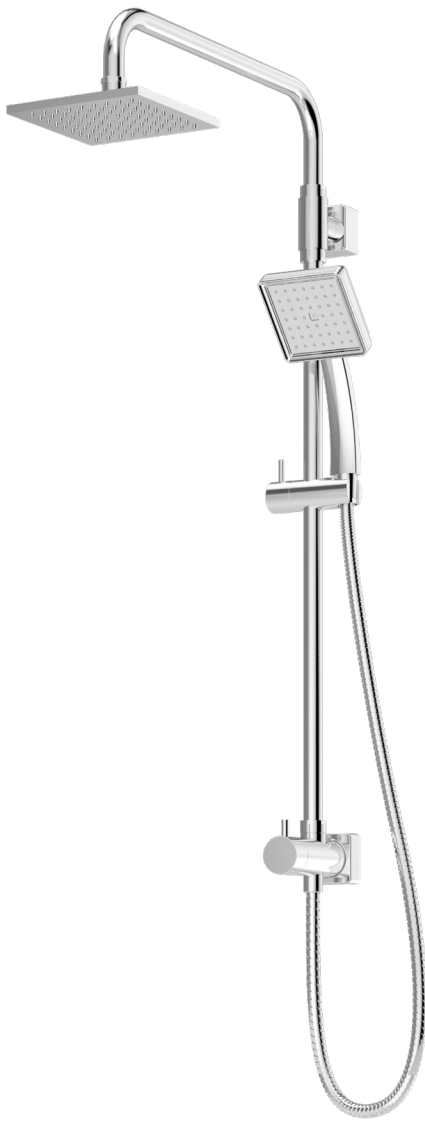

3602-EX-361SH6-422W-TRM
Finishes: **Chrome**, STN

Exposed Tub/Shower/Hand Shower Trim