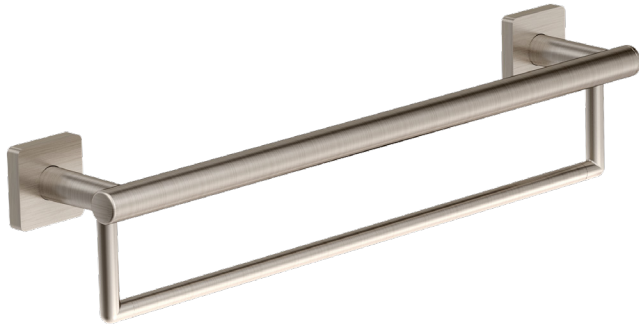

Single Handle  
 Lavatory Faucet 4 1/2" height

SLC-3612-1.5  
 Finishes: **Chrome**, STN

Two Handle Centerset  
 Lavatory Faucet 6 5/16" height

SLW-3612-1.5  
 Finishes: **BBZ**, MB, Chrome, STN

Two Handle Widespread Lavatory  
 Faucet 6 5/8" height

SLW-3612-H3-1.5  
 Finishes: **Chrome**, STN

Two Handle Widespread Lavatory Faucet 6 5/8" height

SLW-3622-H2-1.5  
 Finishes: Chrome, **STN**

Two Handle Widespread Lavatory  
 Faucet 4" height

363GBTB-18  
Finishes: Chrome, **STN**  
(Available Sizes: 18", 24")