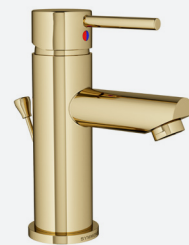

## Design Studio™ Finishes

Copper (COP)  
PVD

Matte Brass (MBR)  
PVD

Polished Brass (BRS)  
PVD

Satin Brass (SBR)  
PVD

Vibrant Gold (GLD)  
PVD