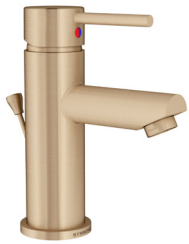

SYMMONS FINISHES

Symmons offers a full line of products in a wide variety of unique and durable finishes. Radiance® PVD extends the life of the product while offering a timeless look that endures. Mild soap, warm water, and a soft cloth are all you need to keep your faucets looking beautiful.

Standard Finishes

Brushed Bronze (BBZ)
Radiance® PVD