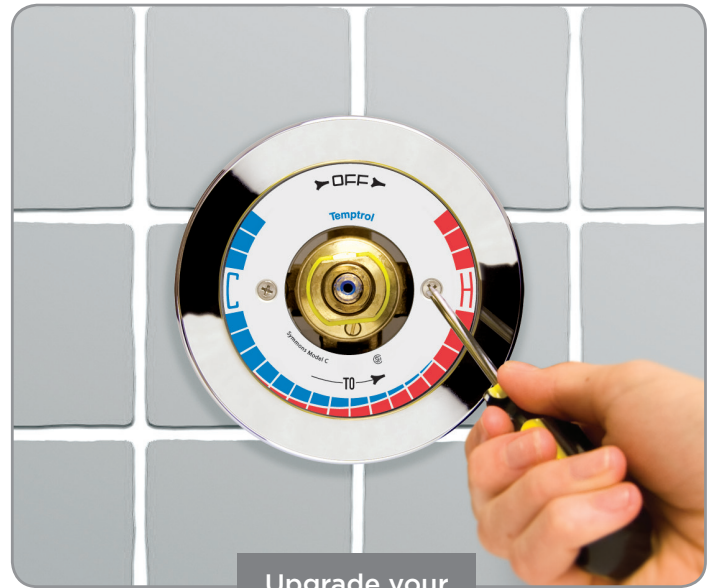

One Great Valve, Many Design Choices

With a Symmons Temptrol valve behind the wall, you can upgrade to any Symmons trim in a variety of designs to quickly and inexpensively enhance any bathroom décor.

Upgrade your aging trim to any one of these: