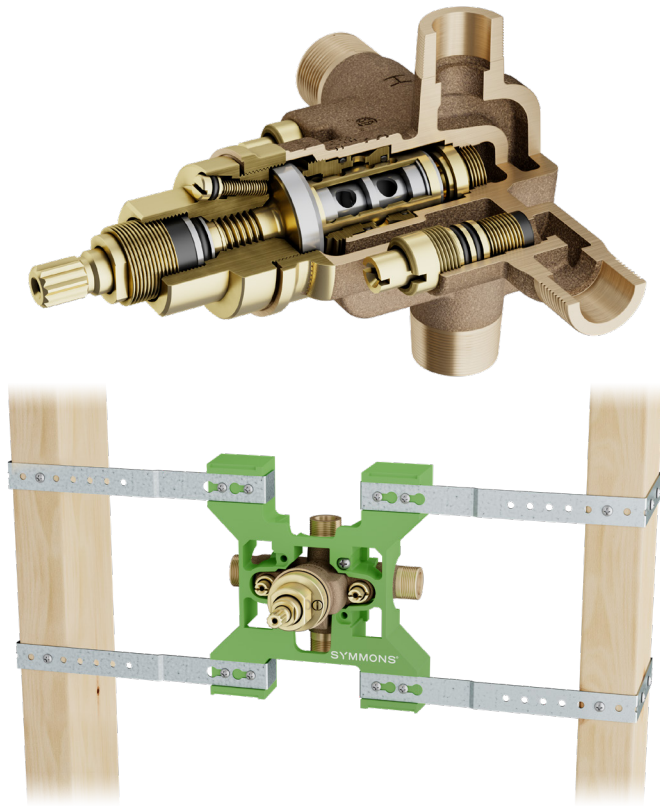

TEMPROL® SHOWER VALVE

Introducing the New and Improved TEMPTROL® Shower Valve