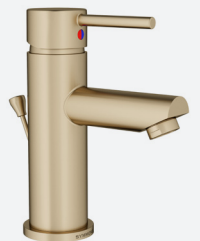

## Design Studio™ Finishes

Copper (COP)  
PVD

Matte Brass (MBR)  
PVD

Polished Brass (BRS)  
PVD

Satin Brass (SBR)  
PVD

Vibrant Gold (GLD)  
PVD