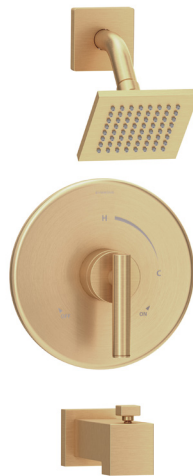

Diverter Tub Spout

T3  
Finishes: BBZ, MB, **Chrome**, STN

Non-Diverter Tub Spout

T4  
Finishes: BBZ, MB, **Chrome**, STN

Non-Diverter Tub Spout

3501-CYL-B-TRM  
 Finishes: **BBZ**, MB, Chrome, STN

Shower Trim

3505-H321-V-CYL-B-TRM  
 Finishes: BBZ, **MB**, Chrome, STN

Shower/Hand Shower Trim

S-3502-CYL-B-EX-432SH-TRM  
 Finishes: **Chrome**, STN

Exposed Tub/Shower/  
 Hand Shower Trim

432SH  
 Finishes: **Chrome**, STN

1 Mode Showerhead  
 7 1/2" diameter

3502-SH4-T2-TRM  
 Finishes: **BBZ**, MB, Chrome, STN

Tub/Shower Trim

Available in  
 these finishes:

Brushed Bronze  
 (BBZ)

Matte Black  
 (MB)

Polished  
 Chrome

Satin Nickel  
 Radiance® PVD  
 (STN)

SLS-3512-1.5  
 Finishes: BBZ, **MB**, Chrome, STN

Single Handle  
 Lavatory Faucet 7 5/16" height

SLS-3522-1.5  
 Finishes: **BBZ**, MB, Chrome, STN

Single Handle  
 Lavatory Faucet 5" height

SLC-3512-1.5  
 Finishes: **Chrome**, STN