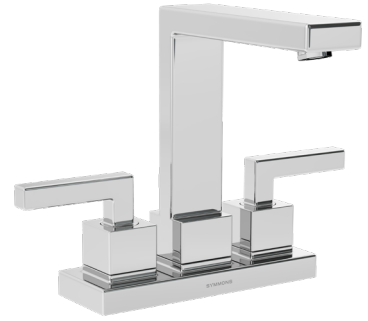

3602-SH4-T2-TRM  
 Finishes: BBZ, **MB**, Chrome, STN

Tub/Shower Trim

Available in these finishes:

SLS-3612-1.5  
 Finishes: BBZ, **MB**, Chrome, STN

Single Handle  
 Lavatory Faucet 6 7/8" height

SLS-3622-1.5  
 Finishes: **BBZ**, MB, Chrome, STN

Single Handle  
 Lavatory Faucet 4 1/2" height

SLC-3612-1.5  
 Finishes: **Chrome**, STN

Two Handle Centerset  
 Lavatory Faucet 6 5/16" height

SLW-3612-1.5  
 Finishes: **BBZ**, MB, Chrome, STN

Two Handle Widespread Lavatory  
 Faucet 6 5/8" height