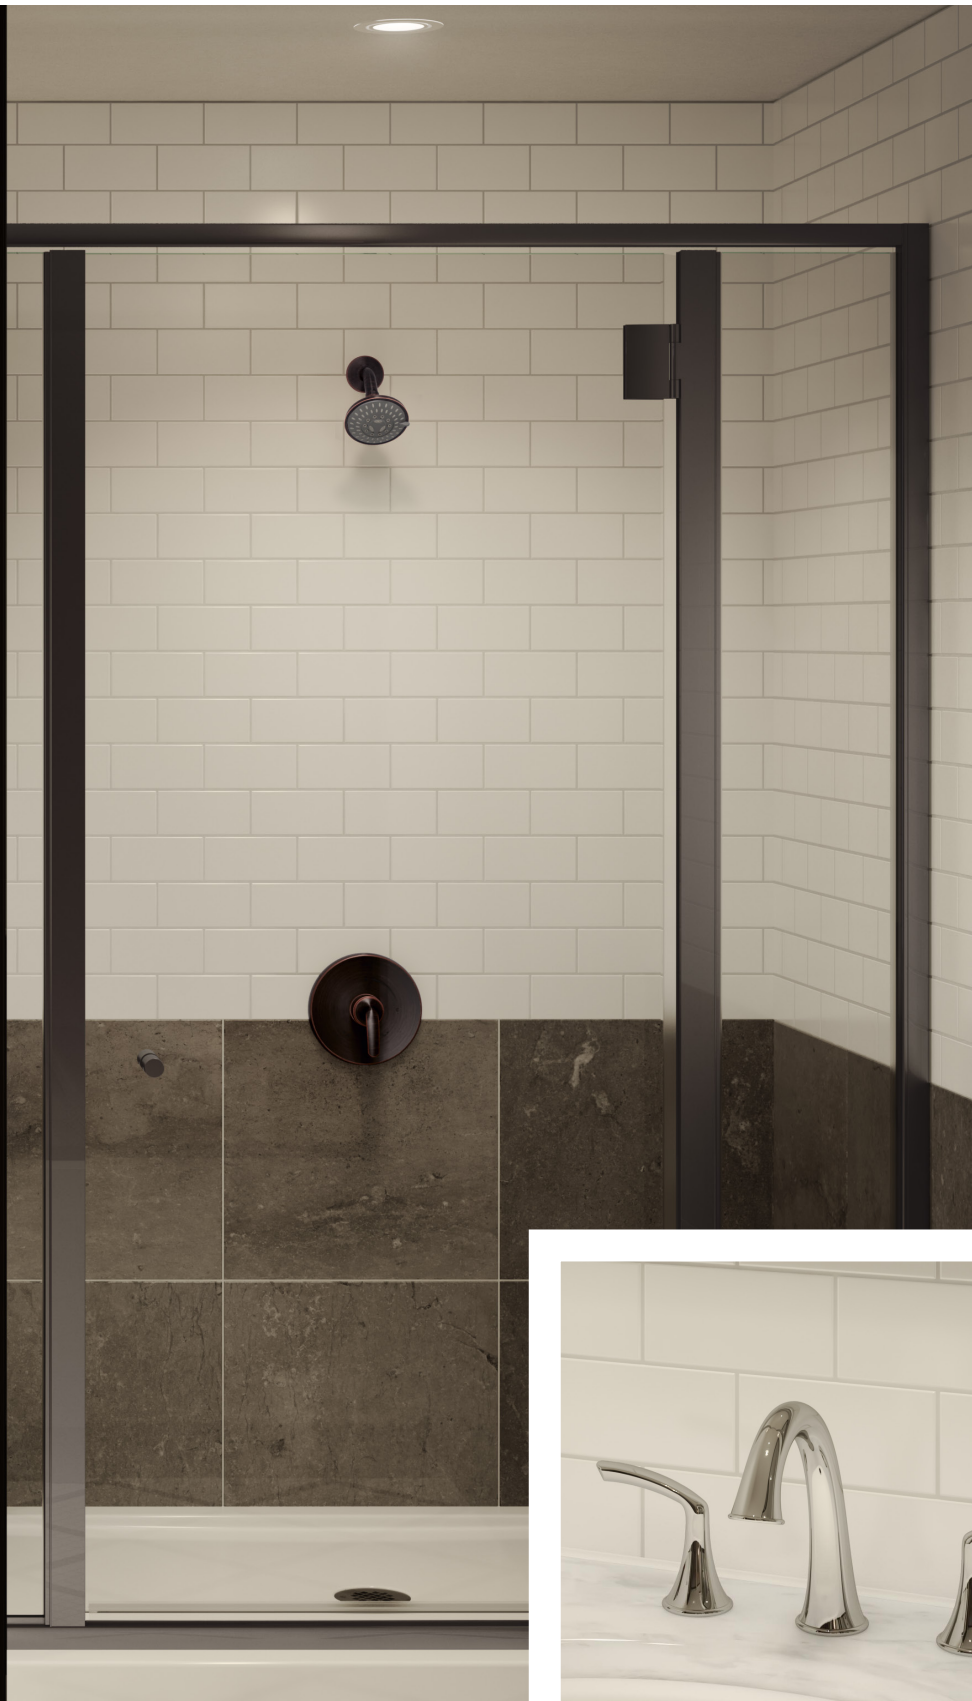

Shower/Hand Shower Trim

663RH  
 Finishes: Chrome, **STN**

Robe Hook

663TR  
 Finishes: **Chrome**, STN

Towel Holder

663TB-18  
 Finishes: **Chrome**, STN  
 Available Sizes: 18", 24"

Towel Bar

663TP  
 Finishes: Chrome, **STN**

Toilet Paper Holder

Available in these finishes:

Polished Chrome

Satin Nickel Radiance® PVD (STN)

ELM®

The Symmons Elm Collection offers effortless sophistication blending sleek form and simple lines with an organic design. It is a natural fit with most bathroom interiors.