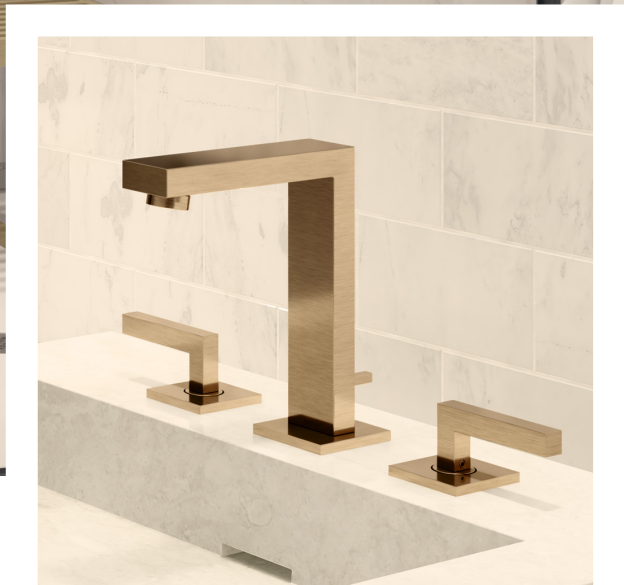

Available in these finishes: