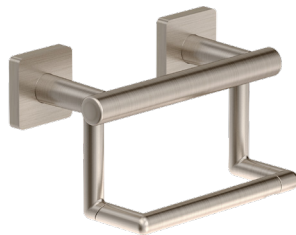

Dia: 353GBTB
Duro: 363GBTB-STN
Finishes: **Chrome, STN**
(Available Sizes: 18", 24")

Towel Bars with Assist Bar