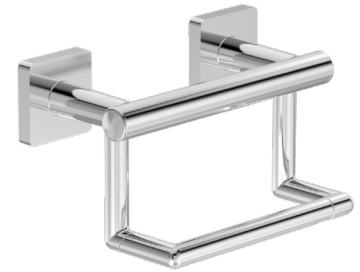

363GBTP
Finishes: **Chrome**, STN