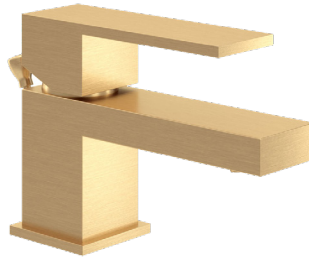

SLS-3622-1.5
Finishes: **BBZ**, MB, Chrome, STN

Single Handle
Lavatory Faucet 4 1/2" height