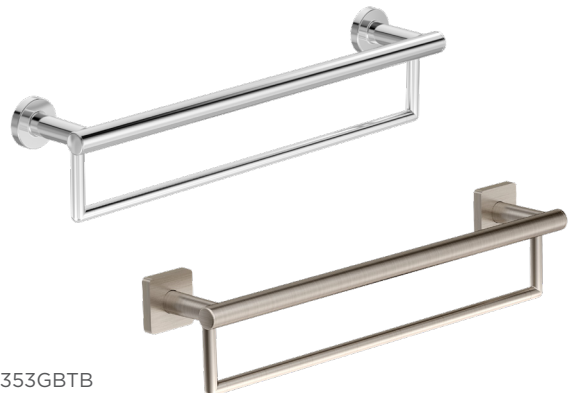

# ADA AND ASSIST SOLUTIONS

T24WT  
 Finishes: **Chrome**  
 (Available Sizes: 24", 36", 48")

Slide Bar, Hand Shower  
 and Slide Mechanism

T724  
 Finishes: **Chrome, STN**  
 (Available Sizes: 24", 36", 48")

Slide Bar, Hand Shower  
 and Slide Mechanism

H35-36  
 Finishes: **Chrome, STN**  
 (Available Sizes: 24", 36")

Slide Bar, Hand Shower  
 and Slide Mechanism

H36-36  
 Finishes: **Chrome, STN**  
 (Available Sizes: 24", 36")

Slide Bar, Hand Shower  
 and Slide Mechanism

Dia: 353GBTP  
 Duro: 363GBTP-STN  
 Finishes: **Chrome, STN**

Toilet Paper Holders with Assist Bar

Dia: 353GBTB  
 Duro: 363GBTB-STN  
 Finishes: **Chrome, STN**  
 (Available Sizes: 18", 24")

Towel Bars with Assist Bar

**(Top)** Commercial 2 Wall Grab Bar: SC-12 (16"x32")

**(Middle)** Commercial Grab Bars: SGB-24  
(Available Sizes: 12", 18", 24", 36", 42", 48")

**(Bottom)** Commercial Grab Bars (Textured): SGB-24T  
(Available Sizes: 12", 18", 24", 36", 42", 48")