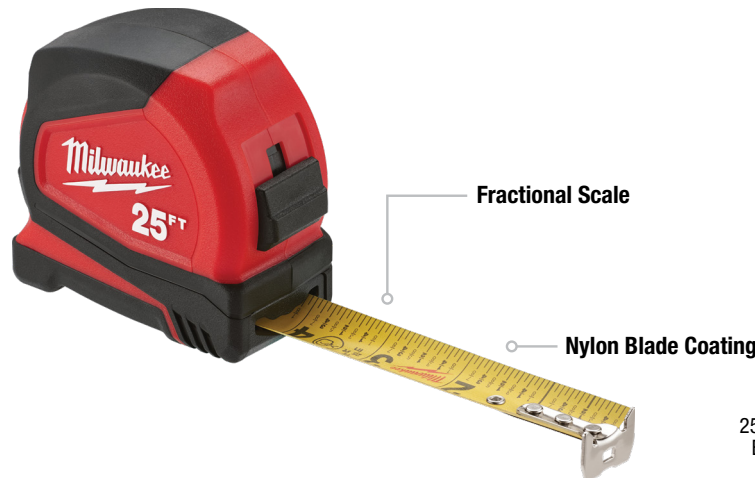

## COMPACT WIDE BLADE TAPE MEASURES

**15' REACH\***

2-Sided Printing

Model #	Description
48-22-0416	16ft Compact Wide Blade Tape Measure with 15' Reach*
48-22-0425	25ft Compact Wide Blade Tape Measure with 15' Reach*
48-22-0430	30ft Compact Wide Blade Tape Measure with 15' Reach*
48-22-0417	5m/16ft Compact Wide Blade Tape Measure with 15' Reach*
48-22-0426	8m/26ft Compact Wide Blade Tape Measure with 15' Reach*
48-22-0316	16ft Compact Wide Blade Magnetic Tape Measure with 15' Reach*

Model #	Description
48-22-0325	25ft Compact Wide Blade Magnetic Tape Measure with 15' Reach*
48-22-0335	35ft Compact Wide Blade Magnetic Tape Measure with 15' Reach*
48-22-0317	5m/16ft Compact Wide Blade Magnetic Tape Measure with 15' Reach*
48-22-0326	8m/26ft Compact Wide Blade Magnetic Tape Measure with 15' Reach*

## COMPACT TAPE MEASURES

**12' REACH\***

**Impact Resistant Frame**  
5-Point Reinforced

Also Available:

25ft Compact Tape Measure with Engineer Scale with 12' Reach\*  
48-22-6625E

Nylon Blade Coating

Model #	Description
48-22-6612	12ft Compact Tape Measure with 12' Reach*
48-22-6616	16ft Compact Tape Measure with 12' Reach*
48-22-6625	25ft Compact Tape Measure with 12' Reach*
48-22-6630	30ft Compact Tape Measure with 12' Reach*
48-22-6613	3m/12ft Compact Tape Measure with 12' Reach*
48-22-6617	5m/16ft Compact Tape Measure with 12' Reach*
48-22-6626	8m/26ft Compact Tape Measure with 12' Reach*

Model #	Description
48-22-6816	16ft Compact Auto-Lock Tape Measure with 12' Reach*
48-22-6825	25ft Compact Auto-Lock Tape Measure with 12' Reach*
48-22-6817	5m/16ft Compact Auto-Lock Tape Measure with 12' Reach*
48-22-6826	8m/26ft Compact Auto-Lock Tape Measure with 12' Reach*
48-22-5506	2m/6ft Keychain Tape Measure
48-22-6601	10ft/3m Keychain Tape Measure with LED