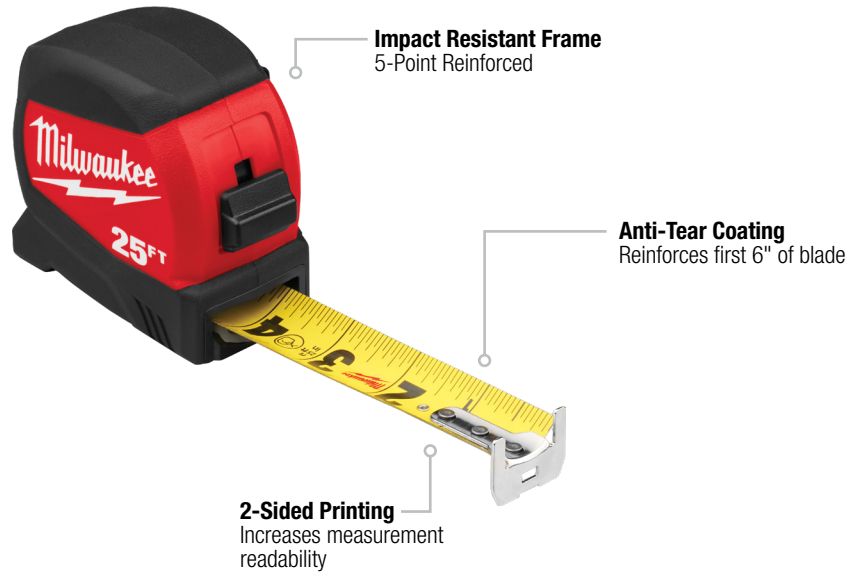

## COMPACT WIDE BLADE TAPE MEASURES

**15' REACH\***

2-Sided Printing

Model #	Description
48-22-0416	16ft Compact Wide Blade Tape Measure with 15' Reach*
48-22-0425	25ft Compact Wide Blade Tape Measure with 15' Reach*
48-22-0430	30ft Compact Wide Blade Tape Measure with 15' Reach*
48-22-0417	5m/16ft Compact Wide Blade Tape Measure with 15' Reach*
48-22-0426	8m/26ft Compact Wide Blade Tape Measure with 15' Reach*
48-22-0316	16ft Compact Wide Blade Magnetic Tape Measure with 15' Reach*

Model #	Description
48-22-0325	25ft Compact Wide Blade Magnetic Tape Measure with 15' Reach*
48-22-0335	35ft Compact Wide Blade Magnetic Tape Measure with 15' Reach*
48-22-0317	5m/16ft Compact Wide Blade Magnetic Tape Measure with 15' Reach*
48-22-0326	8m/26ft Compact Wide Blade Magnetic Tape Measure with 15' Reach*

## COMPACT TAPE MEASURES

**12' REACH\***

**Impact Resistant Frame**  
5-Point Reinforced

Also Available:

25ft Compact Tape Measure with Engineer Scale with 12' Reach\*  
48-22-6625E

Nylon Blade Coating

Model #	Description
48-22-6612	12ft Compact Tape Measure with 12' Reach*
48-22-6616	16ft Compact Tape Measure with 12' Reach*
48-22-6625	25ft Compact Tape Measure with 12' Reach*
48-22-6630	30ft Compact Tape Measure with 12' Reach*
48-22-6613	3m/12ft Compact Tape Measure with 12' Reach*
48-22-6617	5m/16ft Compact Tape Measure with 12' Reach*
48-22-6626	8m/26ft Compact Tape Measure with 12' Reach*

Model #	Description
48-22-6816	16ft Compact Auto-Lock Tape Measure with 12' Reach*
48-22-6825	25ft Compact Auto-Lock Tape Measure with 12' Reach*
48-22-6817	5m/16ft Compact Auto-Lock Tape Measure with 12' Reach*
48-22-6826	8m/26ft Compact Auto-Lock Tape Measure with 12' Reach*
48-22-5506	2m/6ft Keychain Tape Measure
48-22-6601	10ft/3m Keychain Tape Measure with LED