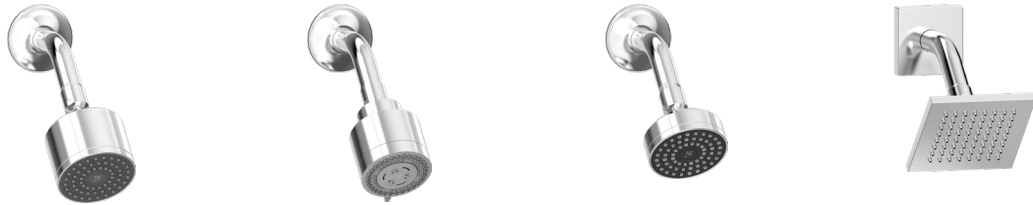

Pick and choose showerheads, handles, tub spouts, and finishes to create the perfect shower for your project!

Showerheads