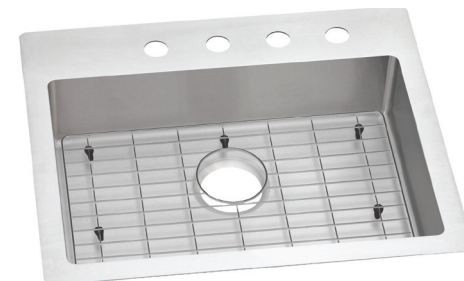

ELUHAD211555PD

Lustertone Classic Stainless Steel
23-1/2" x 18-1/4" x 5-3/8" Single Bowl
Undermount ADA Sink With Perfect Drain

ELUHAD281655

Lustertone Classic Stainless Steel
30-1/2" x 18-1/2" x 5-3/8", Single Bowl
Undermount ADA Sink

ELUHAD281655PD

Lustertone Classic Stainless Steel
30-1/2" x 18-1/2" x 5-3/8" Single Bowl
Undermount ADA Sink With Perfect Drain

Dual Mount

ECTSRAD25226TBG

Crosstown® Stainless Steel
25" x 22" x 6", Single Bowl
Dual Mount ADA Sink Kit

Sink: ECTSRAD25226TBG1
Faucet: LKHA2031

ECTSRAD33226TBG

Crosstown Stainless Steel
33" x 22" x 6", Equal Double Bowl
Dual Mount ADA Sink Kit

Dart Canyon™

The first of its kind, the Dart Canyon™ stainless steel farmhouse sink provides better everyday solutions to the Americans with Disabilities Act community and beyond.

High-capacity Bowl: Raised work shelf at front of sink opens to extra-deep 9" bowl for room to stack dishes, fill stockpots and fit baking sheets.

Work Shelf: Built-in shelf keeps kitchen tools like sponges and brushes within reach and out of sight. Shelf accommodates custom-sized accessories.