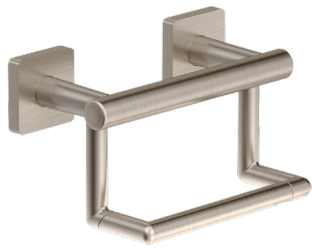

Polished
Chrome

Satin Nickel
Radiance® PVD
(STN)

Robe Hook
363RH

Finishes: BBZ, **MB**, Chrome, STN

Towel Bar
363TB-18

Finishes: BBZ, MB, **Chrome**, STN
(Available Sizes: 18", 24")

Toilet Paper Holder
363TP

Finishes: BBZ, MB, Chrome, **STN**

Towel Holder
363TR

Finishes: **BBZ**, MB, Chrome, STN

Curved Shower Rod
353SR-5

Finishes: **Chrome**, STN
(Available Sizes: 5', 6')

Symmons has fashioned additional products that create a safer experience for our Aging in Place, Assisted Living, and Multifamily customers. These products integrate with our Duro Collection and include grab bars, towel bars, and toilet paper holders that provide additional support for when it's needed most.

Toilet Paper Holder with Assist Bar
363GBTP

Finishes: Chrome, **STN**

Grab Bar
363GB-12

Finishes: **Chrome**, **STN**
(Available Sizes: 12", 18", 24", 36", 42")

Towel Bar with Assist Bar
363GBTB-18

Finishes: Chrome, **STN**
(Available Sizes: 18", 24")