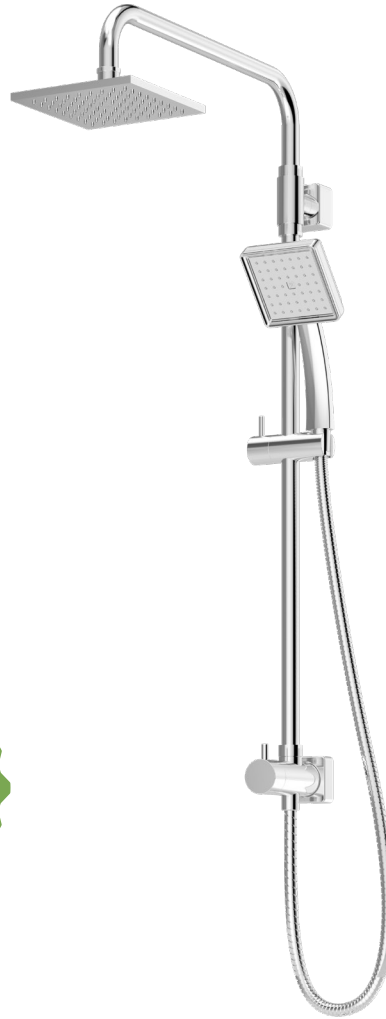

Exposed Tub/Shower/Hand
Shower System
3602-EX-361SH6-422W

Finishes: **Chrome**, STN

Available
Finishes