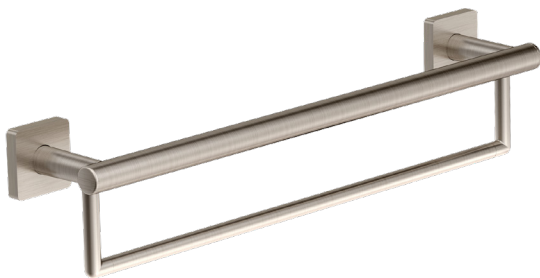

The clean, geometric shape of modern architecture inspired the Symmons Duro Collection and its ultra-contemporary styling.

Mix and match handles, spout heights, showerheads, and tub spouts for a unique product assortment for your project.

Polished
Chrome

Satin Nickel
Radiance® PVD
(STN)

Robe Hook
363RH

Finishes: BBZ, **MB**, Chrome, STN

Towel Bar
363TB-18

Finishes: BBZ, MB, **Chrome**, STN
(Available Sizes: 18", 24")

Toilet Paper Holder
363TP

Finishes: BBZ, MB, Chrome, **STN**

Towel Holder
363TR

Finishes: **BBZ**, MB, Chrome, STN

Curved Shower Rod
353SR-5

Finishes: **Chrome**, STN
(Available Sizes: 5', 6')

Symmons has fashioned additional products that create a safer experience for our Aging in Place, Assisted Living, and Multifamily customers. These products integrate with our Duro Collection and include grab bars, towel bars, and toilet paper holders that provide additional support for when it's needed most.

Toilet Paper Holder with Assist Bar
363GBTP

Finishes: Chrome, **STN**

Grab Bar
363GB-12

Finishes: **Chrome**, **STN**
(Available Sizes: 12", 18", 24", 36", 42")

Towel Bar with Assist Bar
363GBTB-18

Finishes: Chrome, **STN**
(Available Sizes: 18", 24")