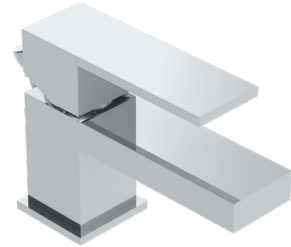

The clean, geometric shape of modern architecture inspired the Symmons Duro Collection and its ultra-contemporary styling.

Mix and match handles, spout heights, showerheads, and tub spouts for a unique product assortment for your project.

Single Handle Lavatory Faucet
6 7/8" Height
SLS-3612-1.5

Finishes: **BBZ**, MB, Chrome, STN

Single Handle Lavatory Faucet
4 1/2" Height
SLS-3622-1.5

Finishes: BBZ, MB, **Chrome**, STN

Two Handle Lavatory Widespread Faucet
6 5/8" Height
SLW-3612-1.5

Finishes: BBZ, **MB**, Chrome, STN

Centerset Two Handle Lavatory Faucet
6 5/16" Height
SLC-3612-1.5

Finishes: Chrome, **STN**

Mix and match
spout height,
handles, and
finishes for a
distinct faucet.

Height 6 5/8"