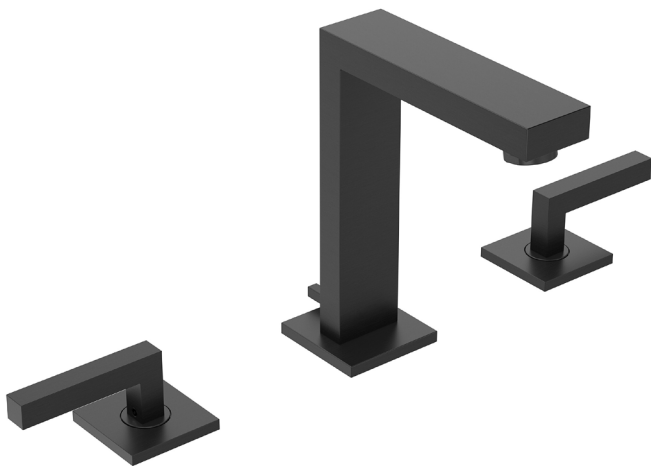

The clean, geometric shape of modern architecture inspired the Symmons Duro Collection and its ultra-contemporary styling.

Mix and match handles, spout heights, showerheads, and tub spouts for a unique product assortment for your project.

Single Handle Lavatory Faucet
6 7/8" Height
SLS-3612-1.5

Finishes: **BBZ**, MB, Chrome, STN

Single Handle Lavatory Faucet
4 1/2" Height
SLS-3622-1.5

Finishes: BBZ, MB, **Chrome**, STN

Two Handle Lavatory Widespread Faucet
6 5/8" Height
SLW-3612-1.5

Finishes: BBZ, **MB**, Chrome, STN

Centerset Two Handle Lavatory Faucet
6 5/16" Height
SLC-3612-1.5

Finishes: Chrome, **STN**

Mix and match
spout height,
handles, and
finishes for a
distinct faucet.

Height 6 5/8"