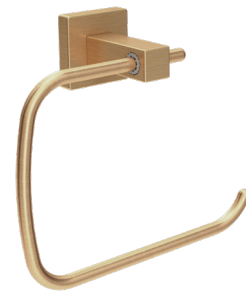

Finishes: BBZ, **MB**, Chrome, STN

Centerset Two Handle Lavatory Faucet
6 5/16" Height
SLC-3612-1.5

Finishes: Chrome, **STN**

Mix and match
spout height,
handles, and
finishes for a
distinct faucet.

Height 6 5/8"

Showerheads

Shower Handles

Tub Spouts

* Requires S-46 series valve or separate diverter

Other Accessories

SYMMONS® Duro®
the smart choice™

Tub/Shower System
3602-SH4

Finishes: **BBZ**, MB, Chrome, STN

Polished
Chrome

Satin Nickel
Radiance® PVD
(STN)

Robe Hook
363RH

Finishes: BBZ, **MB**, Chrome, STN

Towel Bar
363TB-18

Finishes: BBZ, MB, **Chrome**, STN
(Available Sizes: 18", 24")

Toilet Paper Holder
363TP

Finishes: BBZ, MB, Chrome, **STN**

Towel Holder
363TR

Finishes: **BBZ**, MB, Chrome, STN

Curved Shower Rod
353SR-5

Finishes: **Chrome**, STN
(Available Sizes: 5', 6')

Symmons has fashioned additional products that create a safer experience for our Aging in Place, Assisted Living, and Multifamily customers. These products integrate with our Duro Collection and include grab bars, towel bars, and toilet paper holders that provide additional support for when it's needed most.