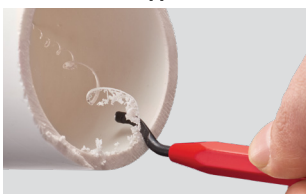

TUBING/PIPE CUTTERS & REAMING PEN

TUBING CUTTER

INDESTRUCTIBLE FRAME

Model #	Description
48-22-4202	Tubing Cutter
48-22-4203	Tubing Cutter Replacement Blade

RATCHETING PIPE CUTTERS

STRAIGHT, EASY CUTS

Model #	Description
48-22-4210	1-5/8" Ratcheting Pipe Cutter
48-22-4211	1-5/8" Ratcheting Pipe Cutter Replacement Blade

Model #	Description
48-22-4215	2-3/8" Ratcheting Pipe Cutter
48-22-4216	2-3/8" Ratcheting Pipe Cutter Replacement Blade

REAMING PEN

PVC

Model #	Description
48-22-4255	Reaming Pen