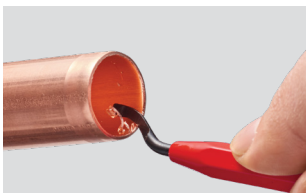

### STRAIGHT, EASY CUTS

Comfortable Handle Design

Model #	Description
48-22-4210	1-5/8" Ratcheting Pipe Cutter
48-22-4211	1-5/8" Ratcheting Pipe Cutter Replacement Blade

Model #	Description
48-22-4215	2-3/8" Ratcheting Pipe Cutter
48-22-4216	2-3/8" Ratcheting Pipe Cutter Replacement Blade

## REAMING PEN

Copper

PVC

Model #	Description
48-22-4255	Reaming Pen