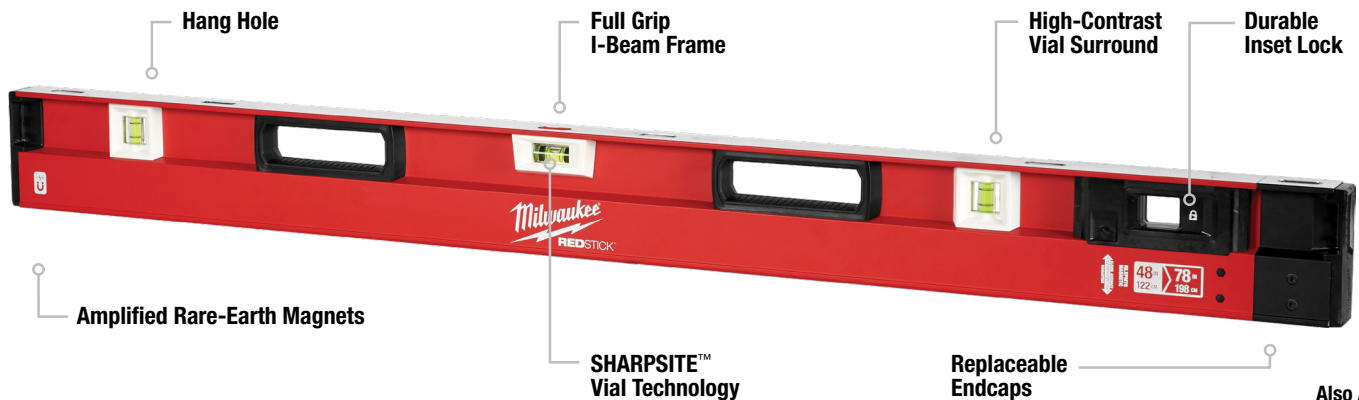

### COMPACT DURABILITY

SHARPSITE™ Vial Technology

Model #	Description
MLCM24	24" REDSTICK™ Compact Box Level
MLCMM24	24" REDSTICK™ <b>Magnetic</b> Compact Box Level
MLCM48	48" REDSTICK™ Compact Box Level
MLCMM48	48" REDSTICK™ <b>Magnetic</b> Compact Box Level
MLCM72	72" REDSTICK™ Compact Box Level

Model #	Description
MLCMM72	72" REDSTICK™ <b>Magnetic</b> Compact Box Level
MLCMS48	24" / 48" REDSTICK™ Compact Box Level Set
MLCMSM48	24" / 48" REDSTICK™ <b>Magnetic</b> Compact Box Level Set

## REDSTICK™ EXPANDABLE LEVELS

### FRAME MORE. NO MAINTENANCE.

Reinforced Components & Durable Lock

Model #	Description
MLXPM78	48" – 78" REDSTICK™ <b>Magnetic</b> Expandable Level
MLXP712	6-1/2' – 12' REDSTICK™ Expandable Level