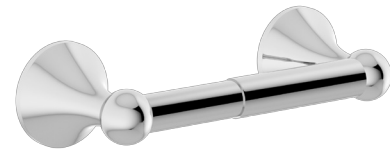

Towel Ring
663TR
663TR-STN

Toilet Paper Holder
663TP
663TP-STN

Robe Hook
663RH
663RH-STN

Towel Bar
(18") 663TB-18
(18") 663TB-18-STN
(24") 663TB-24
(24") 663TB-24-STN

Curved Shower Rod
(5') 353SR-5
(6') 353SR-6

The transitional design of the Unity Collection showcases quality in its most graceful form. From the bath to the kitchen, the curves of the handles and spouts add a cohesive look with functional elegance.

Available in these finishes:

Available for Kitchen Faucet

Single Handle Centerset
Lavatory Faucet
S-6612-1.5
S-6612-STN-1.5

Two Handle Centerset
Lavatory Faucet
SLC-6612-1.5
SLC-6612-STN-1.5

Tub/Shower System
S-6600TS
S-6600TS-STN