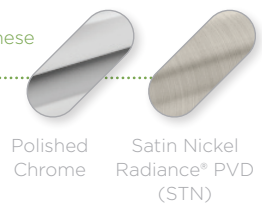

Towel Ring
663TR
663TR-STN

Toilet Paper Holder
663TP
663TP-STN

Robe Hook
663RH
663RH-STN

Towel Bar
(18") 663TB-18
(18") 663TB-18-STN
(24") 663TB-24
(24") 663TB-24-STN

Curved Shower Rod
(5') 353SR-5
(6') 353SR-6

The transitional design of the Unity Collection showcases quality in its most graceful form. From the bath to the kitchen, the curves of the handles and spouts add a cohesive look with functional elegance.

Available in these finishes:

Available for Kitchen Faucet

Single Handle Centerset
Lavatory Faucet
S-6612-1.5
S-6612-STN-1.5

Two Handle Centerset
Lavatory Faucet
SLC-6612-1.5
SLC-6612-STN-1.5

Tub/Shower System
S-6600TS
S-6600TS-STN