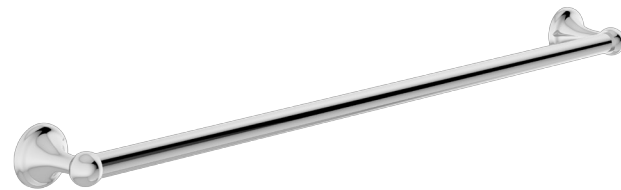

Towel Ring
663TR
663TR-STN

Toilet Paper Holder
663TP
663TP-STN

Robe Hook
663RH
663RH-STN

Towel Bar
(18") 663TB-18
(18") 663TB-18-STN
(24") 663TB-24
(24") 663TB-24-STN

Curved Shower Rod
(5') 353SR-5
(6') 353SR-6

The transitional design of the Unity Collection showcases quality in its most graceful form. From the bath to the kitchen, the curves of the handles and spouts add a cohesive look with functional elegance.

Available in these finishes:

Available for Kitchen Faucet

Single Handle Centerset
Lavatory Faucet
S-6612-1.5
S-6612-STN-1.5

Two Handle Centerset
Lavatory Faucet
SLC-6612-1.5
SLC-6612-STN-1.5

Tub/Shower System
S-6600TS
S-6600TS-STN