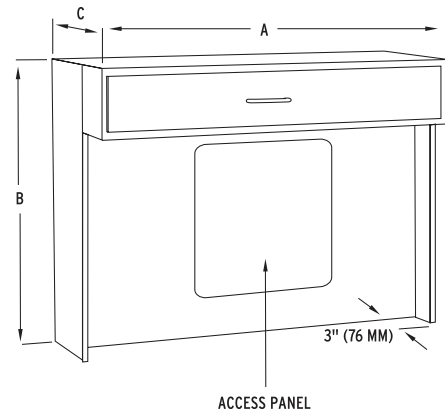

Knee Space and Filler Panels

NU-60 Knee Space Kit

Overall Dimensions	Width (A)	Height (B)	Depth (C)
NU-60-3030	30" (762 mm)	29" (737 mm)	3" (76 mm)
NU-60-3630	36" (914 mm)	29" (737 mm)	3" (76 mm)
NU-60-4230	42" (1067 mm)	29" (737 mm)	3" (76 mm)
NU-60-4830	48" (1219 mm)	29" (737 mm)	3" (76 mm)
NU-60-3036	30" (762 mm)	35" (889 mm)	3" (76 mm)
NU-60-3636	36" (914 mm)	35" (889 mm)	3" (76 mm)
NU-60-4236	42" (1067 mm)	35" (889 mm)	3" (76 mm)
NU-60-4836	48" (1219 mm)	35" (889 mm)	3" (76 mm)

NU-61 Knee Space with Drawer

Overall Dimensions	Width (A)	Height (B)	Depth (C)
NU-61-3030	30" (762 mm)	29" (737 mm)	22" (559 mm)
NU-61-3630	36" (914 mm)	29" (737 mm)	22" (559 mm)
NU-61-4230	42" (1067 mm)	29" (737 mm)	22" (559 mm)
NU-61-4830	48" (1219 mm)	29" (737 mm)	22" (559 mm)
NU-61-3036	30" (762 mm)	35" (889 mm)	22" (559 mm)
NU-61-3636	36" (914 mm)	35" (889 mm)	22" (559 mm)
NU-61-4236	42" (1067 mm)	35" (889 mm)	22" (559 mm)
NU-61-4836	48" (1219 mm)	35" (889 mm)	22" (559 mm)