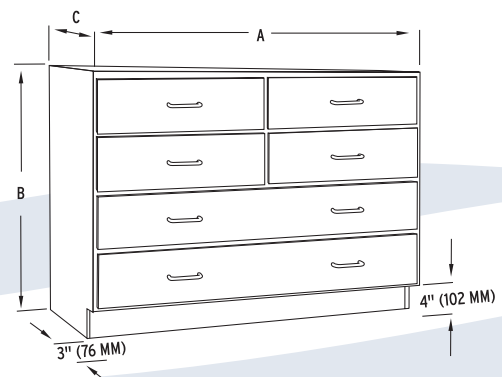

NU-15 Combination 6-Drawer Unit

Overall Dimensions	Width (A)	Height (B)	Depth (C)
NU-15-3630	36" (914 mm)	29" (737 mm)	22" (559 mm)
NU-15-4230	42" (1067 mm)	29" (737 mm)	22" (559 mm)
NU-15-4830	48" (1219 mm)	29" (737 mm)	22" (559 mm)
NU-15-3636	36" (914 mm)	35" (889 mm)	22" (559 mm)
NU-15-4236	42" (1067 mm)	35" (889 mm)	22" (559 mm)
NU-15-4836	48" (1219 mm)	35" (889 mm)	22" (559 mm)