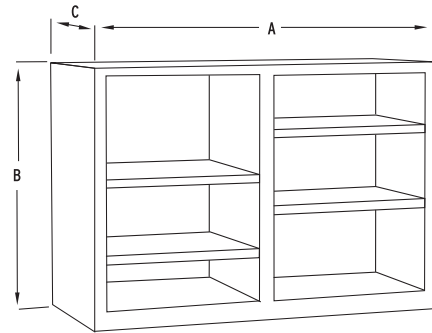

NU-85 Open Bookcase Wall Case

Overall Dimensions	Width (A)	Height (B)	Depth (C)
NU-85-3024	30" (762 mm)	24" (610 mm)	12" (305 mm)
NU-85-3624	36" (914 mm)	24" (610 mm)	12" (305 mm)
NU-85-4224	42" (1067 mm)	24" (610 mm)	12" (305 mm)
NU-85-4824	48" (1219 mm)	24" (610 mm)	12" (305 mm)
NU-85-3030	30" (762 mm)	30" (762 mm)	12" (305 mm)
NU-85-3630	36" (914 mm)	30" (762 mm)	12" (305 mm)
NU-85-4230	42" (1067 mm)	30" (762 mm)	12" (305 mm)
NU-85-4830	48" (1219 mm)	30" (762 mm)	12" (305 mm)