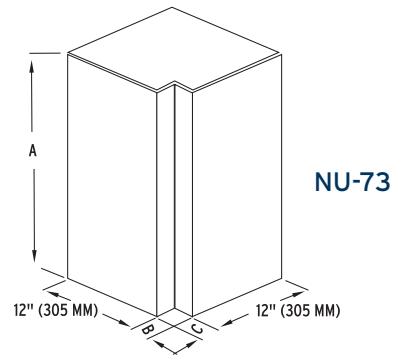

NU-61 Knee Space with Drawer

Overall Dimensions	Width (A)	Height (B)	Depth (C)
NU-61-3030	30" (762 mm)	29" (737 mm)	22" (559 mm)
NU-61-3630	36" (914 mm)	29" (737 mm)	22" (559 mm)
NU-61-4230	42" (1067 mm)	29" (737 mm)	22" (559 mm)
NU-61-4830	48" (1219 mm)	29" (737 mm)	22" (559 mm)
NU-61-3036	30" (762 mm)	35" (889 mm)	22" (559 mm)
NU-61-3636	36" (914 mm)	35" (889 mm)	22" (559 mm)
NU-61-4236	42" (1067 mm)	35" (889 mm)	22" (559 mm)
NU-61-4836	48" (1219 mm)	35" (889 mm)	22" (559 mm)

NU-70 Base Cabinet Filler Panels

Overall Dimensions	Height (A)	Width (B)
NU-70-2907	29" (737 mm)	XX
NU-70-3507	35" (889 mm)	XX

XX is defined by specs

NU-72 Wall Cabinet Filler Panels

Overall Dimensions	Height (A)	Width (B)
NU-72-24	24" (610 mm)	XX
NU-72-30	30" (762 mm)	XX

XX is defined by specs

NU-73 Wall Cabinet Corner Filler Panels

Overall Dimensions	Height (A)	Width (B)	Width (C)
NU-73-24	24" (610 mm)	XX	XX
NU-73-30	30" (762 mm)	XX	XX

XX is defined by specs

NU-76 Base Cabinet Corner Filler Panels

Overall Dimensions	Height (A)	Width (B)
NU-76-2911	29" (737 mm)	XX
NU-76-3511	35" (889 mm)	XX

XX is defined by specs

NU-77 Base Cabinet End Filler Panels

Overall Dimensions	Height (A)	Width (B)
NU-77-29	29" (737 mm)	1" (25 mm)
NU-77-35	35" (889 mm)	1" (25 mm)