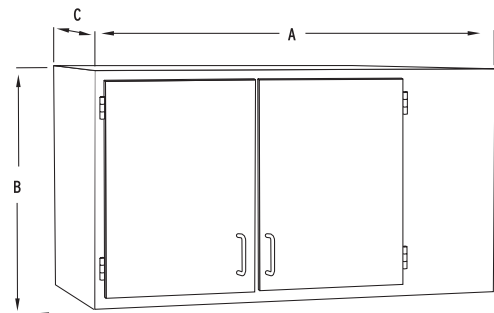

NU-90 Solid Hinged Door Blind Corner Wall Case

Overall Dimensions	Width (A)	Height (B)	Depth (C)
NU-90-3024 L/R	42" (1067 mm)	24" (610 mm)	12" (305 mm)
NU-90-3624 L/R	48" (1219 mm)	24" (610 mm)	12" (305 mm)
NU-90-4224 L/R	54" (1372 mm)	24" (610 mm)	12" (305 mm)
NU-90-4824 L/R	60" (1524 mm)	24" (610 mm)	12" (305 mm)
NU-90-3030 L/R	42" (1067 mm)	30" (762 mm)	12" (305 mm)
NU-90-3630 L/R	48" (1219 mm)	30" (762 mm)	12" (305 mm)
NU-90-4230 L/R	54" (1372 mm)	30" (762 mm)	12" (305 mm)
NU-90-4830 L/R	60" (1524 mm)	30" (762 mm)	12" (305 mm)