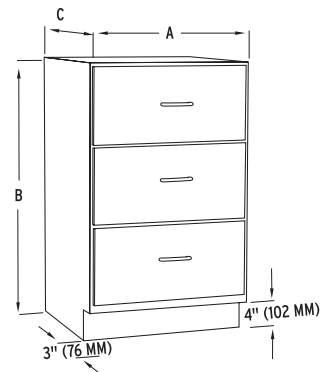

Base Cabinets

NU-10 Basic 4-Drawer Unit

Overall Dimensions	Width (A)	Height (B)	Depth (C)
NU-10-1830	18" (457 mm)	29" (737 mm)	22" (559 mm)
NU-10-2430	24" (610 mm)	29" (737 mm)	22" (559 mm)
NU-10-3030	30" (762 mm)	29" (737 mm)	22" (559 mm)
NU-10-3630	36" (914 mm)	29" (737 mm)	22" (559 mm)
NU-10-1836	18" (457 mm)	35" (889 mm)	22" (559 mm)
NU-10-2436	24" (610 mm)	35" (889 mm)	22" (559 mm)
NU-10-3036	30" (762 mm)	35" (889 mm)	22" (559 mm)
NU-10-3636	36" (914 mm)	35" (889 mm)	22" (559 mm)

NU-11 Basic 3-Drawer Unit

Overall Dimensions	Width (A)	Height (B)	Depth (C)
NU-11-1830	18" (457 mm)	29" (737 mm)	22" (559 mm)
NU-11-2430	24" (610 mm)	29" (737 mm)	22" (559 mm)
NU-11-3030	30" (762 mm)	29" (737 mm)	22" (559 mm)
NU-11-3630	36" (914 mm)	29" (737 mm)	22" (559 mm)
NU-11-1836	18" (457 mm)	35" (889 mm)	22" (559 mm)
NU-11-2436	24" (610 mm)	35" (889 mm)	22" (559 mm)
NU-11-3036	30" (762 mm)	35" (889 mm)	22" (559 mm)
NU-11-3636	36" (914 mm)	35" (889 mm)	22" (559 mm)

NU-81 Tall Solid Door Storage Cabinet

Overall Dimensions	Width (A)	Height (B)	Depth (C)
NU-81-3084	30" (762 mm)	84" (2134 mm)	22" (559 mm)
NU-81-3684	36" (914 mm)	84" (2134 mm)	22" (559 mm)
NU-81-4284	42" (1067 mm)	84" (2134 mm)	22" (559 mm)
NU-81-4884	48" (1219 mm)	84" (2134 mm)	22" (559 mm)

NU-90 Solid Hinged Door Blind Corner Wall Case

Overall Dimensions	Width (A)	Height (B)	Depth (C)
NU-90-3024 L/R	42" (1067 mm)	24" (610 mm)	12" (305 mm)
NU-90-3624 L/R	48" (1219 mm)	24" (610 mm)	12" (305 mm)
NU-90-4224 L/R	54" (1372 mm)	24" (610 mm)	12" (305 mm)
NU-90-4824 L/R	60" (1524 mm)	24" (610 mm)	12" (305 mm)
NU-90-3030 L/R	42" (1067 mm)	30" (762 mm)	12" (305 mm)
NU-90-3630 L/R	48" (1219 mm)	30" (762 mm)	12" (305 mm)
NU-90-4230 L/R	54" (1372 mm)	30" (762 mm)	12" (305 mm)
NU-90-4830 L/R	60" (1524 mm)	30" (762 mm)	12" (305 mm)