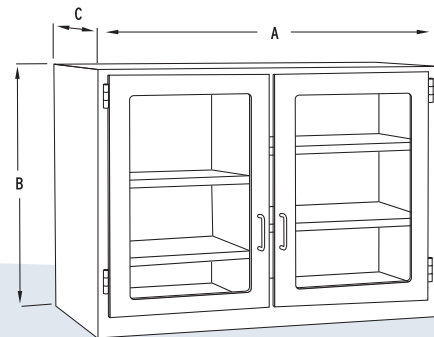

NU-43 Double Hinged Framed Glass Door Wall Case

Overall Dimensions	Width (A)	Height (B)	Depth (C)
NU-43-3024	30" (762 mm)	24" (610 mm)	12" (305 mm)
NU-43-3624	36" (914 mm)	24" (610 mm)	12" (305 mm)
NU-43-4224	42" (1067 mm)	24" (610 mm)	12" (305 mm)
NU-43-4824	48" (1219 mm)	24" (610 mm)	12" (305 mm)
NU-43-3030	30" (762 mm)	30" (762 mm)	12" (305 mm)
NU-43-3630	36" (914 mm)	30" (762 mm)	12" (305 mm)
NU-43-4230	42" (1067 mm)	30" (762 mm)	12" (305 mm)
NU-43-4830	48" (1219 mm)	30" (762 mm)	12" (305 mm)