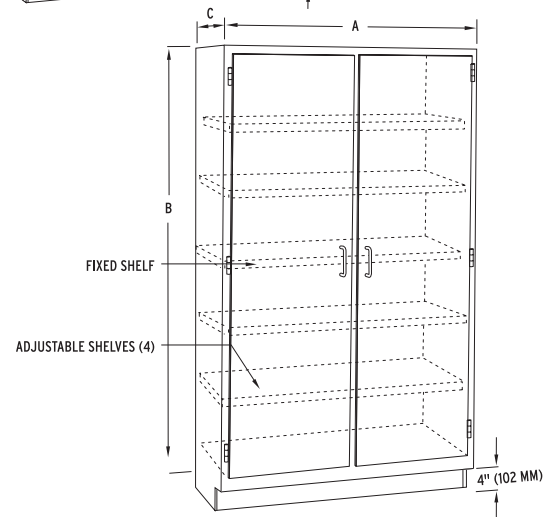

NU-78 Base Cabinet Filler Panel

Overall Dimensions	Height (A)	Width (B)
NU-78-29XX	29" (737 mm)	XX
NU-78-35XX	35" (889 mm)	XX

XX is defined by specs

NU-79 Base Cabinet Knee Support Panel

Overall Dimensions	Height (A)	Depth (B)
NU-79-2922	29" (737 mm)	22" (559 mm)
NU-79-3522	35" (889 mm)	22" (559 mm)
NU-79-2930	29" (737 mm)	30" (762 mm)
NU-79-3530	35" (889 mm)	30" (762 mm)

Tall Storage Cabinets

NU-80 Tall Framed Glass Door Storage Cabinet

Overall Dimensions	Width (A)	Height (B)	Depth (C)
NU-80-3084	30" (762 mm)	84" (2134 mm)	22" (559 mm)
NU-80-3684	36" (914 mm)	84" (2134 mm)	22" (559 mm)
NU-80-4284	42" (1067 mm)	84" (2134 mm)	22" (559 mm)
NU-80-4884	48" (1219 mm)	84" (2134 mm)	22" (559 mm)

NU-81 Tall Solid Door Storage Cabinet

Overall Dimensions	Width (A)	Height (B)	Depth (C)
NU-81-3084	30" (762 mm)	84" (2134 mm)	22" (559 mm)
NU-81-3684	36" (914 mm)	84" (2134 mm)	22" (559 mm)
NU-81-4284	42" (1067 mm)	84" (2134 mm)	22" (559 mm)
NU-81-4884	48" (1219 mm)	84" (2134 mm)	22" (559 mm)