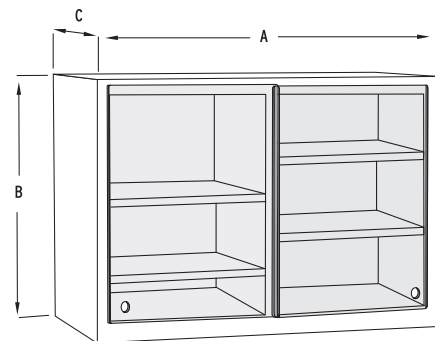

Wall Cases

NU-35 Glass Sliding Door Wall Case

Overall Dimensions	Width (A)	Height (B)	Depth (C)
NU-35-3024	30" (762 mm)	24" (610 mm)	12" (305 mm)
NU-35-3624	36" (914 mm)	24" (610 mm)	12" (305 mm)
NU-35-4224	42" (1067 mm)	24" (610 mm)	12" (305 mm)
NU-35-4824	48" (1219 mm)	24" (610 mm)	12" (305 mm)
NU-35-3030	30" (762 mm)	30" (762 mm)	12" (305 mm)
NU-35-3630	36" (914 mm)	30" (762 mm)	12" (305 mm)
NU-35-4230	42" (1067 mm)	30" (762 mm)	12" (305 mm)
NU-35-4830	48" (1219 mm)	30" (762 mm)	12" (305 mm)