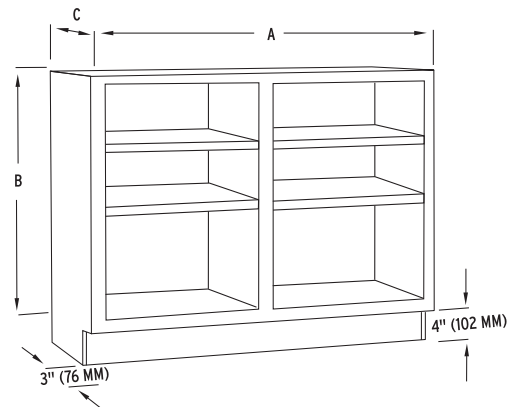

NU-25 Single Drawer/Door Combination Unit

Overall Dimensions	Width (A)	Height (B)	Depth (C)
NU-25-1830 L/R	18" (457 mm)	29" (737 mm)	22" (559 mm)
NU-25-2430 L/R	24" (610 mm)	29" (737 mm)	22" (559 mm)
NU-25-3030 Double Door	30" (762 mm)	29" (737 mm)	22" (559 mm)
NU-25-1836 L/R	18" (457 mm)	35" (889 mm)	22" (559 mm)
NU-25-2436 L/R	24" (610 mm)	35" (889 mm)	22" (559 mm)
NU-25-3636 Double Door	30" (762 mm)	35" (889 mm)	22" (559 mm)

L = Left-hinged door / R = Right-hinged door

NU-30 Double Drawer/Door Combination Unit

Overall Dimensions	Width (A)	Height (B)	Depth (C)
NU-30-3630	36" (914 mm)	29" (737 mm)	22" (559 mm)
NU-30-4230	42" (1067 mm)	29" (737 mm)	22" (559 mm)
NU-30-4830	48" (1219 mm)	29" (737 mm)	22" (559 mm)
NU-30-3636	36" (914 mm)	35" (889 mm)	22" (559 mm)
NU-30-4236	42" (1067 mm)	35" (889 mm)	22" (559 mm)
NU-30-4836	48" (1219 mm)	35" (889 mm)	22" (559 mm)

NU-86 Open Bookcase Base Cabinet

Overall Dimensions	Width (A)	Height (B)	Depth (C)
NU-86-3030	30" (762 mm)	29" (737 mm)	22" (559 mm)
NU-86-3630	36" (914 mm)	29" (737 mm)	22" (559 mm)
NU-86-4230	42" (1067 mm)	29" (737 mm)	22" (559 mm)
NU-86-4830	48" (1219 mm)	29" (737 mm)	22" (559 mm)
NU-86-3036	30" (762 mm)	35" (889 mm)	22" (559 mm)
NU-86-3636	36" (914 mm)	35" (889 mm)	22" (559 mm)
NU-86-4236	42" (1067 mm)	35" (889 mm)	22" (559 mm)
NU-86-4836	48" (1219 mm)	35" (889 mm)	22" (559 mm)