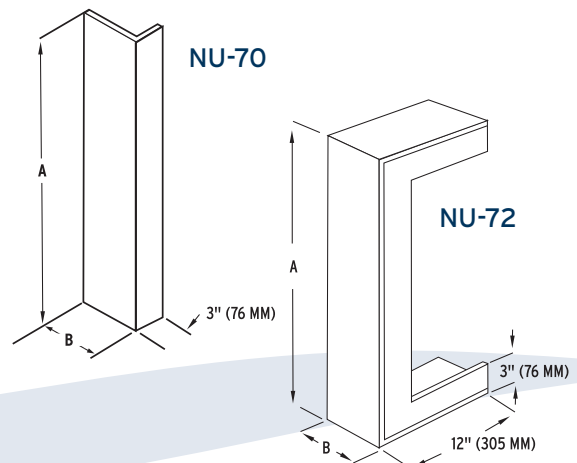

NU-61 Knee Space with Drawer

Overall Dimensions	Width (A)	Height (B)	Depth (C)
NU-61-3030	30" (762 mm)	29" (737 mm)	22" (559 mm)
NU-61-3630	36" (914 mm)	29" (737 mm)	22" (559 mm)
NU-61-4230	42" (1067 mm)	29" (737 mm)	22" (559 mm)
NU-61-4830	48" (1219 mm)	29" (737 mm)	22" (559 mm)
NU-61-3036	30" (762 mm)	35" (889 mm)	22" (559 mm)
NU-61-3636	36" (914 mm)	35" (889 mm)	22" (559 mm)
NU-61-4236	42" (1067 mm)	35" (889 mm)	22" (559 mm)
NU-61-4836	48" (1219 mm)	35" (889 mm)	22" (559 mm)

NU-70 Base Cabinet Filler Panels

Overall Dimensions	Height (A)	Width (B)
NU-70-2907	29" (737 mm)	XX
NU-70-3507	35" (889 mm)	XX

XX is defined by specs

NU-72 Wall Cabinet Filler Panels

Overall Dimensions	Height (A)	Width (B)
NU-72-24	24" (610 mm)	XX
NU-72-30	30" (762 mm)	XX

XX is defined by specs

NU-73 Wall Cabinet Corner Filler Panels

Overall Dimensions	Height (A)	Width (B)	Width (C)
NU-73-24	24" (610 mm)	XX	XX
NU-73-30	30" (762 mm)	XX	XX

XX is defined by specs

NU-76 Base Cabinet Corner Filler Panels

Overall Dimensions	Height (A)	Width (B)
NU-76-2911	29" (737 mm)	XX
NU-76-3511	35" (889 mm)	XX

XX is defined by specs

NU-77 Base Cabinet End Filler Panels

Overall Dimensions	Height (A)	Width (B)
NU-77-29	29" (737 mm)	1" (25 mm)
NU-77-35	35" (889 mm)	1" (25 mm)