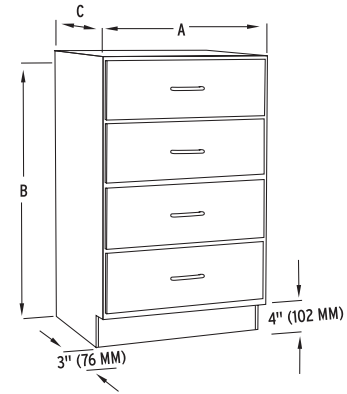

20 Mil thickness PolyArmor® magnet imbedded in door and cabinet frame.

Drawers, drawer guides, sliding window components, drawer pulls, handles, hinges, and screws are all manufactured using polypropylene.

Base Cabinets

NU-10 Basic 4-Drawer Unit

Overall Dimensions	Width (A)	Height (B)	Depth (C)
NU-10-1830	18" (457 mm)	29" (737 mm)	22" (559 mm)
NU-10-2430	24" (610 mm)	29" (737 mm)	22" (559 mm)
NU-10-3030	30" (762 mm)	29" (737 mm)	22" (559 mm)
NU-10-3630	36" (914 mm)	29" (737 mm)	22" (559 mm)
NU-10-1836	18" (457 mm)	35" (889 mm)	22" (559 mm)
NU-10-2436	24" (610 mm)	35" (889 mm)	22" (559 mm)
NU-10-3036	30" (762 mm)	35" (889 mm)	22" (559 mm)
NU-10-3636	36" (914 mm)	35" (889 mm)	22" (559 mm)

NU-81 Tall Solid Door Storage Cabinet

Overall Dimensions	Width (A)	Height (B)	Depth (C)
NU-81-3084	30" (762 mm)	84" (2134 mm)	22" (559 mm)
NU-81-3684	36" (914 mm)	84" (2134 mm)	22" (559 mm)
NU-81-4284	42" (1067 mm)	84" (2134 mm)	22" (559 mm)
NU-81-4884	48" (1219 mm)	84" (2134 mm)	22" (559 mm)

NU-90 Solid Hinged Door Blind Corner Wall Case

Overall Dimensions	Width (A)	Height (B)	Depth (C)
NU-90-3024 L/R	42" (1067 mm)	24" (610 mm)	12" (305 mm)
NU-90-3624 L/R	48" (1219 mm)	24" (610 mm)	12" (305 mm)
NU-90-4224 L/R	54" (1372 mm)	24" (610 mm)	12" (305 mm)
NU-90-4824 L/R	60" (1524 mm)	24" (610 mm)	12" (305 mm)
NU-90-3030 L/R	42" (1067 mm)	30" (762 mm)	12" (305 mm)
NU-90-3630 L/R	48" (1219 mm)	30" (762 mm)	12" (305 mm)
NU-90-4230 L/R	54" (1372 mm)	30" (762 mm)	12" (305 mm)
NU-90-4830 L/R	60" (1524 mm)	30" (762 mm)	12" (305 mm)