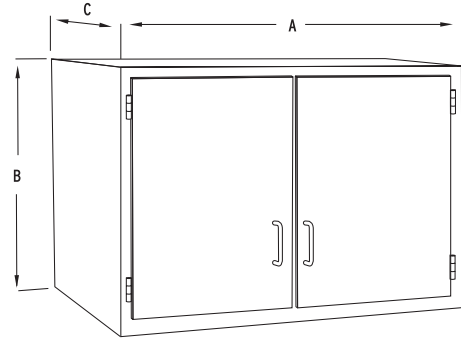

NU-40 Solid Double Hinged Door Wall Case

Overall Dimensions	Width (A)	Height (B)	Depth (C)
NU-40-3024	30" (762 mm)	24" (610 mm)	12" (305 mm)
NU-40-3624	36" (914 mm)	24" (610 mm)	12" (305 mm)
NU-40-4224	42" (1067 mm)	24" (610 mm)	12" (305 mm)
NU-40-4824	48" (1219 mm)	24" (610 mm)	12" (305 mm)
NU-40-3030	30" (762 mm)	30" (762 mm)	12" (305 mm)
NU-40-3630	36" (914 mm)	30" (762 mm)	12" (305 mm)
NU-40-4230	42" (1067 mm)	30" (762 mm)	12" (305 mm)
NU-40-4830	48" (1219 mm)	30" (762 mm)	12" (305 mm)