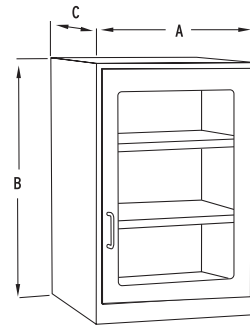

NU-41 Single Framed Glass Door Wall Case

Overall Dimensions	Width (A)	Height (B)	Depth (C)
NU-41-1824 L/R	18" (457 mm)	24" (610 mm)	12" (305 mm)
NU-41-2424 L/R	24" (610 mm)	24" (610 mm)	12" (305 mm)
NU-41-1830 L/R	18" (457 mm)	30" (762 mm)	12" (305 mm)
NU-41-2430 L/R	24" (610 mm)	30" (762 mm)	12" (305 mm)

L = Left-hinged door / R = Right-hinged door