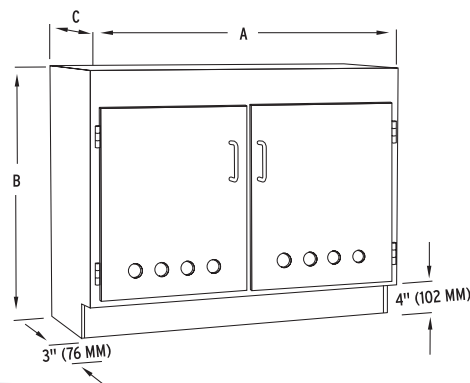

NU-50 Vented Acid Storage Cabinet

Overall Dimensions	Width (A)	Height (B)	Depth (C)
NU-50-3030	30" (762 mm)	29" (737 mm)	22" (559 mm)
NU-50-3630	36" (914 mm)	29" (737 mm)	22" (559 mm)
NU-50-4230	42" (1067 mm)	29" (737 mm)	22" (559 mm)
NU-50-4830	48" (1219 mm)	29" (737 mm)	22" (559 mm)
NU-50-3036	30" (762 mm)	35" (889 mm)	22" (559 mm)
NU-50-3636	36" (914 mm)	35" (889 mm)	22" (559 mm)
NU-50-4236	42" (1067 mm)	35" (889 mm)	22" (559 mm)
NU-50-4836	48" (1219 mm)	35" (889 mm)	22" (559 mm)