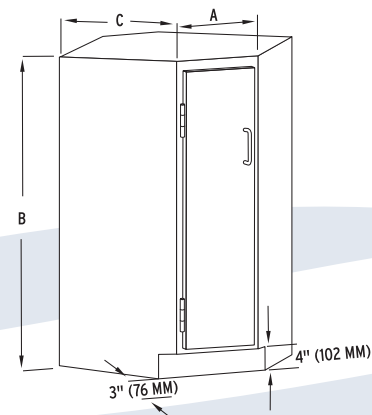

L = Left-hinged door / R = Right-hinged door

NU-30 Double Drawer/Door Combination Unit

Overall Dimensions	Width (A)	Height (B)	Depth (C)
NU-30-3630	36" (914 mm)	29" (737 mm)	22" (559 mm)
NU-30-4230	42" (1067 mm)	29" (737 mm)	22" (559 mm)
NU-30-4830	48" (1219 mm)	29" (737 mm)	22" (559 mm)
NU-30-3636	36" (914 mm)	35" (889 mm)	22" (559 mm)
NU-30-4236	42" (1067 mm)	35" (889 mm)	22" (559 mm)
NU-30-4836	48" (1219 mm)	35" (889 mm)	22" (559 mm)

NU-86 Open Bookcase Base Cabinet

Overall Dimensions	Width (A)	Height (B)	Depth (C)
NU-86-3030	30" (762 mm)	29" (737 mm)	22" (559 mm)
NU-86-3630	36" (914 mm)	29" (737 mm)	22" (559 mm)
NU-86-4230	42" (1067 mm)	29" (737 mm)	22" (559 mm)
NU-86-4830	48" (1219 mm)	29" (737 mm)	22" (559 mm)
NU-86-3036	30" (762 mm)	35" (889 mm)	22" (559 mm)
NU-86-3636	36" (914 mm)	35" (889 mm)	22" (559 mm)
NU-86-4236	42" (1067 mm)	35" (889 mm)	22" (559 mm)
NU-86-4836	48" (1219 mm)	35" (889 mm)	22" (559 mm)

NU-91 Solid Hinged Door Blind Corner Cabinet

Overall Dimensions	Width (A)	Height (B)	Depth (C)
NU-91-3030 L/R	52" (1321 mm)	29" (737 mm)	22" (559 mm)
NU-91-3630 L/R	58" (1473 mm)	29" (737 mm)	22" (559 mm)
NU-91-4230 L/R	64" (1626 mm)	29" (737 mm)	22" (559 mm)
NU-91-4830 L/R	70" (1778 mm)	29" (737 mm)	22" (559 mm)
NU-91-3036 L/R	52" (1321 mm)	35" (889 mm)	22" (559 mm)
NU-91-3636 L/R	58" (1473 mm)	35" (889 mm)	22" (559 mm)
NU-91-4236 L/R	64" (1626 mm)	35" (889 mm)	22" (559 mm)
NU-91-4836 L/R	70" (1778 mm)	35" (889 mm)	22" (559 mm)

L = Left-hinged door / R = Right-hinged door

NU-93 Polypropylene Corner Cabinet

Overall Dimensions	Width (A)	Height (B)	Depth (C)
NU-93-1230	12" (305 mm)	29" (737 mm)	22" (559 mm)
NU-93-1630	16" (406 mm)	29" (737 mm)	22" (559 mm)
NU-93-1236	12" (305 mm)	35" (889 mm)	22" (559 mm)
NU-93-1636	16" (406 mm)	35" (889 mm)	22" (559 mm)