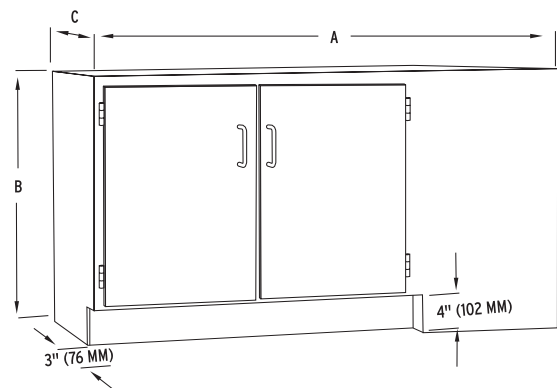

L = Left-hinged door / R = Right-hinged door

NU-30 Double Drawer/Door Combination Unit

Overall Dimensions	Width (A)	Height (B)	Depth (C)
NU-30-3630	36" (914 mm)	29" (737 mm)	22" (559 mm)
NU-30-4230	42" (1067 mm)	29" (737 mm)	22" (559 mm)
NU-30-4830	48" (1219 mm)	29" (737 mm)	22" (559 mm)
NU-30-3636	36" (914 mm)	35" (889 mm)	22" (559 mm)
NU-30-4236	42" (1067 mm)	35" (889 mm)	22" (559 mm)
NU-30-4836	48" (1219 mm)	35" (889 mm)	22" (559 mm)

NU-86 Open Bookcase Base Cabinet

Overall Dimensions	Width (A)	Height (B)	Depth (C)
NU-86-3030	30" (762 mm)	29" (737 mm)	22" (559 mm)
NU-86-3630	36" (914 mm)	29" (737 mm)	22" (559 mm)
NU-86-4230	42" (1067 mm)	29" (737 mm)	22" (559 mm)
NU-86-4830	48" (1219 mm)	29" (737 mm)	22" (559 mm)
NU-86-3036	30" (762 mm)	35" (889 mm)	22" (559 mm)
NU-86-3636	36" (914 mm)	35" (889 mm)	22" (559 mm)
NU-86-4236	42" (1067 mm)	35" (889 mm)	22" (559 mm)
NU-86-4836	48" (1219 mm)	35" (889 mm)	22" (559 mm)

NU-91 Solid Hinged Door Blind Corner Cabinet

Overall Dimensions	Width (A)	Height (B)	Depth (C)
NU-91-3030 L/R	52" (1321 mm)	29" (737 mm)	22" (559 mm)
NU-91-3630 L/R	58" (1473 mm)	29" (737 mm)	22" (559 mm)
NU-91-4230 L/R	64" (1626 mm)	29" (737 mm)	22" (559 mm)
NU-91-4830 L/R	70" (1778 mm)	29" (737 mm)	22" (559 mm)
NU-91-3036 L/R	52" (1321 mm)	35" (889 mm)	22" (559 mm)
NU-91-3636 L/R	58" (1473 mm)	35" (889 mm)	22" (559 mm)
NU-91-4236 L/R	64" (1626 mm)	35" (889 mm)	22" (559 mm)
NU-91-4836 L/R	70" (1778 mm)	35" (889 mm)	22" (559 mm)

L = Left-hinged door / R = Right-hinged door

NU-93 Polypropylene Corner Cabinet

Overall Dimensions	Width (A)	Height (B)	Depth (C)
NU-93-1230	12" (305 mm)	29" (737 mm)	22" (559 mm)
NU-93-1630	16" (406 mm)	29" (737 mm)	22" (559 mm)
NU-93-1236	12" (305 mm)	35" (889 mm)	22" (559 mm)
NU-93-1636	16" (406 mm)	35" (889 mm)	22" (559 mm)