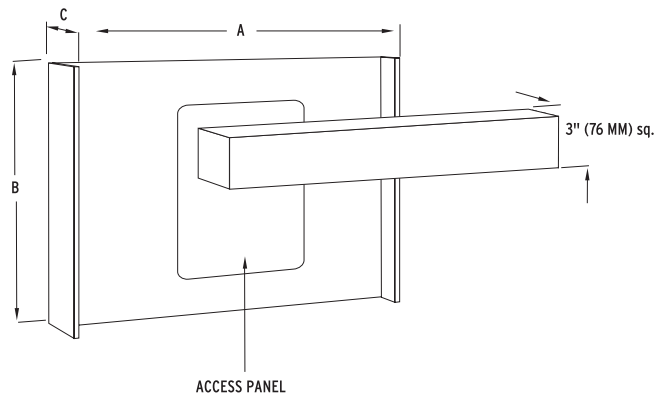

Knee Space and Filler Panels

NU-60 Knee Space Kit

Overall Dimensions	Width (A)	Height (B)	Depth (C)
NU-60-3030	30" (762 mm)	29" (737 mm)	3" (76 mm)
NU-60-3630	36" (914 mm)	29" (737 mm)	3" (76 mm)
NU-60-4230	42" (1067 mm)	29" (737 mm)	3" (76 mm)
NU-60-4830	48" (1219 mm)	29" (737 mm)	3" (76 mm)
NU-60-3036	30" (762 mm)	35" (889 mm)	3" (76 mm)
NU-60-3636	36" (914 mm)	35" (889 mm)	3" (76 mm)
NU-60-4236	42" (1067 mm)	35" (889 mm)	3" (76 mm)
NU-60-4836	48" (1219 mm)	35" (889 mm)	3" (76 mm)