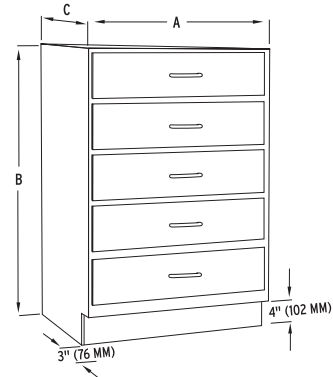

NU-13 Basic 5-Drawer Unit

Overall Dimensions	Width (A)	Height (B)	Depth (C)
NU-13-1836	18" (457 mm)	35" (889 mm)	22" (559 mm)
NU-13-2436	24" (610 mm)	35" (889 mm)	22" (559 mm)
NU-13-3036	30" (762 mm)	35" (889 mm)	22" (559 mm)
NU-13-3636	36" (914 mm)	35" (889 mm)	22" (559 mm)