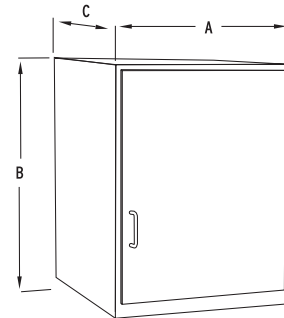

NU-40 Solid Double Hinged Door Wall Case

Overall Dimensions	Width (A)	Height (B)	Depth (C)
NU-40-3024	30" (762 mm)	24" (610 mm)	12" (305 mm)
NU-40-3624	36" (914 mm)	24" (610 mm)	12" (305 mm)
NU-40-4224	42" (1067 mm)	24" (610 mm)	12" (305 mm)
NU-40-4824	48" (1219 mm)	24" (610 mm)	12" (305 mm)
NU-40-3030	30" (762 mm)	30" (762 mm)	12" (305 mm)
NU-40-3630	36" (914 mm)	30" (762 mm)	12" (305 mm)
NU-40-4230	42" (1067 mm)	30" (762 mm)	12" (305 mm)
NU-40-4830	48" (1219 mm)	30" (762 mm)	12" (305 mm)

NU-41 Single Framed Glass Door Wall Case

Overall Dimensions	Width (A)	Height (B)	Depth (C)
NU-41-1824 L/R	18" (457 mm)	24" (610 mm)	12" (305 mm)
NU-41-2424 L/R	24" (610 mm)	24" (610 mm)	12" (305 mm)
NU-41-1830 L/R	18" (457 mm)	30" (762 mm)	12" (305 mm)
NU-41-2430 L/R	24" (610 mm)	30" (762 mm)	12" (305 mm)

L = Left-hinged door / R = Right-hinged door

NU-42 Single Solid Door Wall Case

Overall Dimensions	Width (A)	Height (B)	Depth (C)
NU-42-1824 L/R	18" (457 mm)	24" (610 mm)	12" (305 mm)
NU-42-2424 L/R	24" (610 mm)	24" (610 mm)	12" (305 mm)
NU-42-1830 L/R	18" (457 mm)	30" (762 mm)	12" (305 mm)
NU-42-2430 L/R	24" (610 mm)	30" (762 mm)	12" (305 mm)

L = Left-hinged door / R = Right-hinged door

NU-43 Double Hinged Framed Glass Door Wall Case

Overall Dimensions	Width (A)	Height (B)	Depth (C)
NU-43-3024	30" (762 mm)	24" (610 mm)	12" (305 mm)
NU-43-3624	36" (914 mm)	24" (610 mm)	12" (305 mm)
NU-43-4224	42" (1067 mm)	24" (610 mm)	12" (305 mm)
NU-43-4824	48" (1219 mm)	24" (610 mm)	12" (305 mm)
NU-43-3030	30" (762 mm)	30" (762 mm)	12" (305 mm)
NU-43-3630	36" (914 mm)	30" (762 mm)	12" (305 mm)
NU-43-4230	42" (1067 mm)	30" (762 mm)	12" (305 mm)
NU-43-4830	48" (1219 mm)	30" (762 mm)	12" (305 mm)