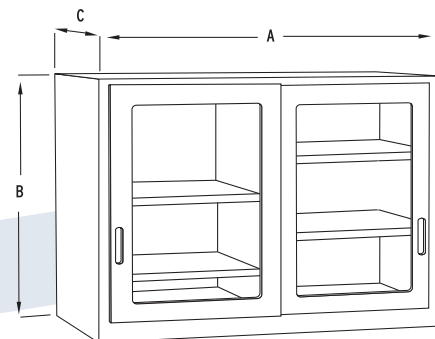

NU-36 Sliding Framed Glass Door Wall Case

Overall Dimensions	Width (A)	Height (B)	Depth (C)
NU-36-3024	30" (762 mm)	24" (610 mm)	12" (305 mm)
NU-36-3624	36" (914 mm)	24" (610 mm)	12" (305 mm)
NU-36-4224	42" (1067 mm)	24" (610 mm)	12" (305 mm)
NU-36-4824	48" (1219 mm)	24" (610 mm)	12" (305 mm)
NU-36-3030	30" (762 mm)	30" (762 mm)	12" (305 mm)
NU-36-3630	36" (914 mm)	30" (762 mm)	12" (305 mm)
NU-36-4230	42" (1067 mm)	30" (762 mm)	12" (305 mm)
NU-36-4830	48" (1219 mm)	30" (762 mm)	12" (305 mm)