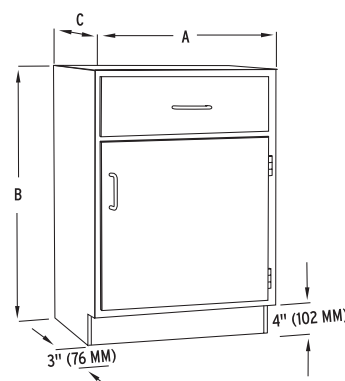

NU-17 Combination 7-Drawer Unit

Overall Dimensions	Width (A)	Height (B)	Depth (C)
NU-17-3630	36" (914 mm)	29" (737 mm)	22" (559 mm)
NU-17-4230	42" (1067 mm)	29" (737 mm)	22" (559 mm)
NU-17-4830	48" (1219 mm)	29" (737 mm)	22" (559 mm)
NU-17-3636	36" (914 mm)	35" (889 mm)	22" (559 mm)
NU-17-4236	42" (1067 mm)	35" (889 mm)	22" (559 mm)
NU-17-4836	48" (1219 mm)	35" (889 mm)	22" (559 mm)

NU-20 Basic Double 4-Drawer Unit

Overall Dimensions	Width (A)	Height (B)	Depth (C)
NU-20-3630	36" (914 mm)	29" (737 mm)	22" (559 mm)
NU-20-4230	42" (1067 mm)	29" (737 mm)	22" (559 mm)
NU-20-4830	48" (1219 mm)	29" (737 mm)	22" (559 mm)
NU-20-3636	36" (914 mm)	35" (889 mm)	22" (559 mm)
NU-20-4236	42" (1067 mm)	35" (889 mm)	22" (559 mm)
NU-20-4836	48" (1219 mm)	35" (889 mm)	22" (559 mm)

NU-25 Single Drawer/Door Combination Unit

Overall Dimensions	Width (A)	Height (B)	Depth (C)
NU-25-1830 L/R	18" (457 mm)	29" (737 mm)	22" (559 mm)
NU-25-2430 L/R	24" (610 mm)	29" (737 mm)	22" (559 mm)
NU-25-3030 Double Door	30" (762 mm)	29" (737 mm)	22" (559 mm)
NU-25-1836 L/R	18" (457 mm)	35" (889 mm)	22" (559 mm)
NU-25-2436 L/R	24" (610 mm)	35" (889 mm)	22" (559 mm)
NU-25-3636 Double Door	30" (762 mm)	35" (889 mm)	22" (559 mm)

L = Left-hinged door / R = Right-hinged door

NU-30 Double Drawer/Door Combination Unit

Overall Dimensions	Width (A)	Height (B)	Depth (C)
NU-30-3630	36" (914 mm)	29" (737 mm)	22" (559 mm)
NU-30-4230	42" (1067 mm)	29" (737 mm)	22" (559 mm)
NU-30-4830	48" (1219 mm)	29" (737 mm)	22" (559 mm)
NU-30-3636	36" (914 mm)	35" (889 mm)	22" (559 mm)
NU-30-4236	42" (1067 mm)	35" (889 mm)	22" (559 mm)
NU-30-4836	48" (1219 mm)	35" (889 mm)	22" (559 mm)