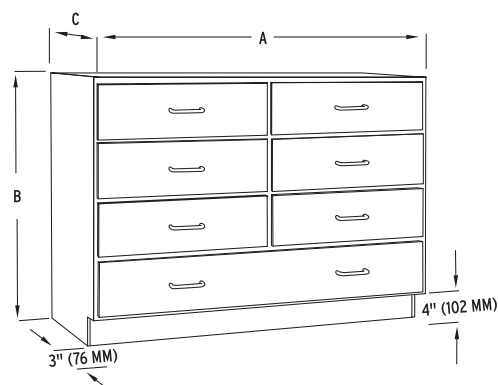

NU-17 Combination 7-Drawer Unit

Overall Dimensions	Width (A)	Height (B)	Depth (C)
NU-17-3630	36" (914 mm)	29" (737 mm)	22" (559 mm)
NU-17-4230	42" (1067 mm)	29" (737 mm)	22" (559 mm)
NU-17-4830	48" (1219 mm)	29" (737 mm)	22" (559 mm)
NU-17-3636	36" (914 mm)	35" (889 mm)	22" (559 mm)
NU-17-4236	42" (1067 mm)	35" (889 mm)	22" (559 mm)
NU-17-4836	48" (1219 mm)	35" (889 mm)	22" (559 mm)