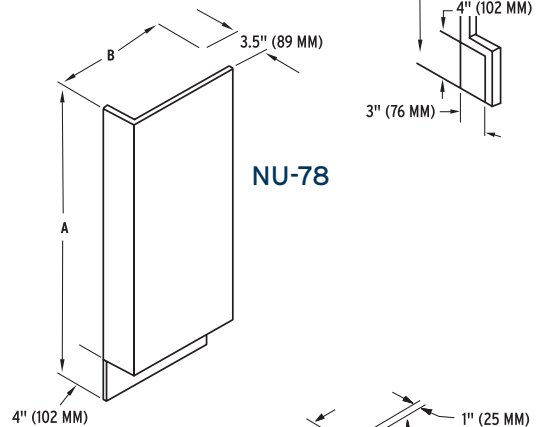

XX is defined by specs

NU-73 Wall Cabinet Corner Filler Panels

Overall Dimensions	Height (A)	Width (B)	Width (C)
NU-73-24	24" (610 mm)	XX	XX
NU-73-30	30" (762 mm)	XX	XX

XX is defined by specs

NU-76 Base Cabinet Corner Filler Panels

Overall Dimensions	Height (A)	Width (B)
NU-76-2911	29" (737 mm)	XX
NU-76-3511	35" (889 mm)	XX

XX is defined by specs

NU-77 Base Cabinet End Filler Panels

Overall Dimensions	Height (A)	Width (B)
NU-77-29	29" (737 mm)	1" (25 mm)
NU-77-35	35" (889 mm)	1" (25 mm)

NU-78 Base Cabinet Filler Panel

Overall Dimensions	Height (A)	Width (B)
NU-78-29XX	29" (737 mm)	XX
NU-78-35XX	35" (889 mm)	XX

XX is defined by specs

NU-79 Base Cabinet Knee Support Panel

Overall Dimensions	Height (A)	Depth (B)
NU-79-2922	29" (737 mm)	22" (559 mm)
NU-79-3522	35" (889 mm)	22" (559 mm)
NU-79-2930	29" (737 mm)	30" (762 mm)
NU-79-3530	35" (889 mm)	30" (762 mm)

Tall Storage Cabinets

NU-80 Tall Framed Glass Door Storage Cabinet

Overall Dimensions	Width (A)	Height (B)	Depth (C)
NU-80-3084	30" (762 mm)	84" (2134 mm)	22" (559 mm)
NU-80-3684	36" (914 mm)	84" (2134 mm)	22" (559 mm)
NU-80-4284	42" (1067 mm)	84" (2134 mm)	22" (559 mm)
NU-80-4884	48" (1219 mm)	84" (2134 mm)	22" (559 mm)