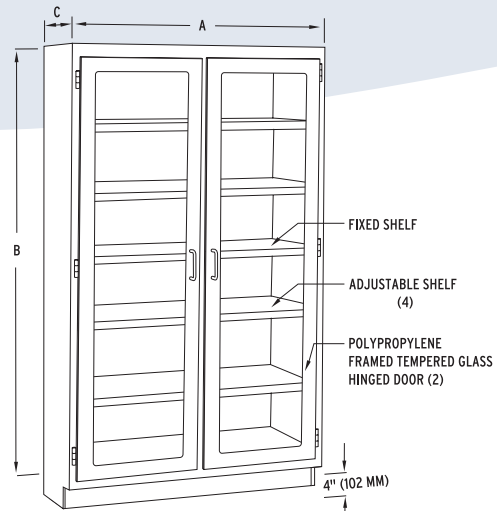

Overall Dimensions	Height (A)	Width (B)
NU-76-2911	29" (737 mm)	XX
NU-76-3511	35" (889 mm)	XX

XX is defined by specs

NU-77 Base Cabinet End Filler Panels

Overall Dimensions	Height (A)	Width (B)
NU-77-29	29" (737 mm)	1" (25 mm)
NU-77-35	35" (889 mm)	1" (25 mm)

NU-78 Base Cabinet Filler Panel

Overall Dimensions	Height (A)	Width (B)
NU-78-29XX	29" (737 mm)	XX
NU-78-35XX	35" (889 mm)	XX

XX is defined by specs

NU-79 Base Cabinet Knee Support Panel

Overall Dimensions	Height (A)	Depth (B)
NU-79-2922	29" (737 mm)	22" (559 mm)
NU-79-3522	35" (889 mm)	22" (559 mm)
NU-79-2930	29" (737 mm)	30" (762 mm)
NU-79-3530	35" (889 mm)	30" (762 mm)

Tall Storage Cabinets

NU-80 Tall Framed Glass Door Storage Cabinet

Overall Dimensions	Width (A)	Height (B)	Depth (C)
NU-80-3084	30" (762 mm)	84" (2134 mm)	22" (559 mm)
NU-80-3684	36" (914 mm)	84" (2134 mm)	22" (559 mm)
NU-80-4284	42" (1067 mm)	84" (2134 mm)	22" (559 mm)
NU-80-4884	48" (1219 mm)	84" (2134 mm)	22" (559 mm)