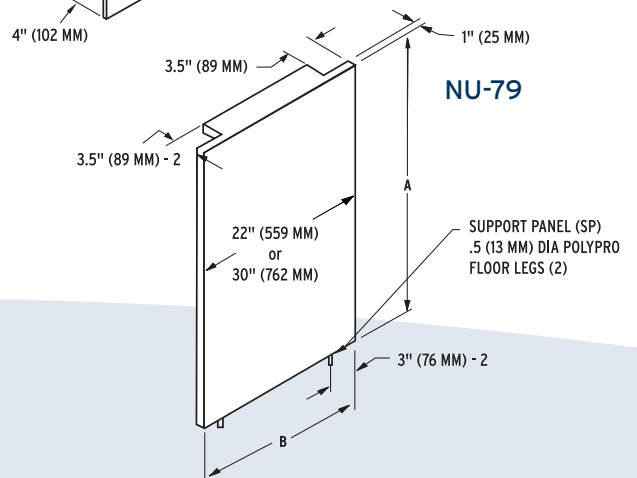

Overall Dimensions	Height (A)	Width (B)
NU-76-2911	29" (737 mm)	XX
NU-76-3511	35" (889 mm)	XX

XX is defined by specs

NU-77 Base Cabinet End Filler Panels

Overall Dimensions	Height (A)	Width (B)
NU-77-29	29" (737 mm)	1" (25 mm)
NU-77-35	35" (889 mm)	1" (25 mm)

NU-78 Base Cabinet Filler Panel

Overall Dimensions	Height (A)	Width (B)
NU-78-29XX	29" (737 mm)	XX
NU-78-35XX	35" (889 mm)	XX

XX is defined by specs

NU-79 Base Cabinet Knee Support Panel

Overall Dimensions	Height (A)	Depth (B)
NU-79-2922	29" (737 mm)	22" (559 mm)
NU-79-3522	35" (889 mm)	22" (559 mm)
NU-79-2930	29" (737 mm)	30" (762 mm)
NU-79-3530	35" (889 mm)	30" (762 mm)

Tall Storage Cabinets

NU-80 Tall Framed Glass Door Storage Cabinet

Overall Dimensions	Width (A)	Height (B)	Depth (C)
NU-80-3084	30" (762 mm)	84" (2134 mm)	22" (559 mm)
NU-80-3684	36" (914 mm)	84" (2134 mm)	22" (559 mm)
NU-80-4284	42" (1067 mm)	84" (2134 mm)	22" (559 mm)
NU-80-4884	48" (1219 mm)	84" (2134 mm)	22" (559 mm)

NU-81 Tall Solid Door Storage Cabinet

Overall Dimensions	Width (A)	Height (B)	Depth (C)
NU-81-3084	30" (762 mm)	84" (2134 mm)	22" (559 mm)
NU-81-3684	36" (914 mm)	84" (2134 mm)	22" (559 mm)
NU-81-4284	42" (1067 mm)	84" (2134 mm)	22" (559 mm)
NU-81-4884	48" (1219 mm)	84" (2134 mm)	22" (559 mm)