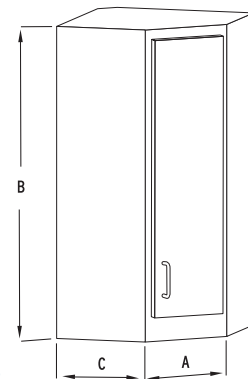

L = Left-hinged door / R = Right-hinged door

NU-43 Double Hinged Framed Glass Door Wall Case

Overall Dimensions	Width (A)	Height (B)	Depth (C)
NU-43-3024	30" (762 mm)	24" (610 mm)	12" (305 mm)
NU-43-3624	36" (914 mm)	24" (610 mm)	12" (305 mm)
NU-43-4224	42" (1067 mm)	24" (610 mm)	12" (305 mm)
NU-43-4824	48" (1219 mm)	24" (610 mm)	12" (305 mm)
NU-43-3030	30" (762 mm)	30" (762 mm)	12" (305 mm)
NU-43-3630	36" (914 mm)	30" (762 mm)	12" (305 mm)
NU-43-4230	42" (1067 mm)	30" (762 mm)	12" (305 mm)
NU-43-4830	48" (1219 mm)	30" (762 mm)	12" (305 mm)

NU-85 Open Bookcase Wall Case

Overall Dimensions	Width (A)	Height (B)	Depth (C)
NU-85-3024	30" (762 mm)	24" (610 mm)	12" (305 mm)
NU-85-3624	36" (914 mm)	24" (610 mm)	12" (305 mm)
NU-85-4224	42" (1067 mm)	24" (610 mm)	12" (305 mm)
NU-85-4824	48" (1219 mm)	24" (610 mm)	12" (305 mm)
NU-85-3030	30" (762 mm)	30" (762 mm)	12" (305 mm)
NU-85-3630	36" (914 mm)	30" (762 mm)	12" (305 mm)
NU-85-4230	42" (1067 mm)	30" (762 mm)	12" (305 mm)
NU-85-4830	48" (1219 mm)	30" (762 mm)	12" (305 mm)

NU-90 Solid Hinged Door Blind Corner Wall Case

Overall Dimensions	Width (A)	Height (B)	Depth (C)
NU-90-3024 L/R	42" (1067 mm)	24" (610 mm)	12" (305 mm)
NU-90-3624 L/R	48" (1219 mm)	24" (610 mm)	12" (305 mm)
NU-90-4224 L/R	54" (1372 mm)	24" (610 mm)	12" (305 mm)
NU-90-4824 L/R	60" (1524 mm)	24" (610 mm)	12" (305 mm)
NU-90-3030 L/R	42" (1067 mm)	30" (762 mm)	12" (305 mm)
NU-90-3630 L/R	48" (1219 mm)	30" (762 mm)	12" (305 mm)
NU-90-4230 L/R	54" (1372 mm)	30" (762 mm)	12" (305 mm)
NU-90-4830 L/R	60" (1524 mm)	30" (762 mm)	12" (305 mm)

L = Left-hinged door / R = Right-hinged door

NU-92 Polypropylene Corner Wall Case

Overall Dimensions	Width (A)	Height (B)	Depth (C)
NU-92-1224	12" (305 mm)	24" (610 mm)	12" (305 mm)
NU-92-1624	16" (406 mm)	24" (610 mm)	12" (305 mm)
NU-92-1230	12" (305 mm)	30" (762 mm)	12" (305 mm)
NU-92-1630	16" (406 mm)	30" (762 mm)	12" (305 mm)