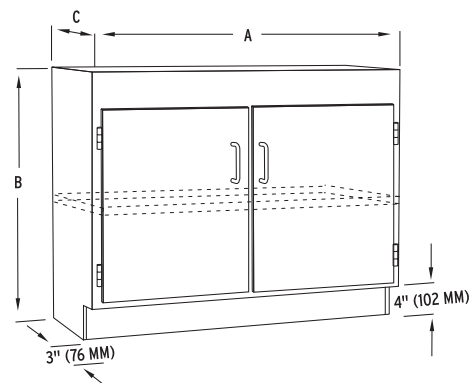

L = Left-hinged door / R = Right-hinged door

NU-93 Polypropylene Corner Cabinet

Overall Dimensions	Width (A)	Height (B)	Depth (C)
NU-93-1230	12" (305 mm)	29" (737 mm)	22" (559 mm)
NU-93-1630	16" (406 mm)	29" (737 mm)	22" (559 mm)
NU-93-1236	12" (305 mm)	35" (889 mm)	22" (559 mm)
NU-93-1636	16" (406 mm)	35" (889 mm)	22" (559 mm)

Sink Units and Vented Storage

NU-45 Double Door Sink Unit

Overall Dimensions	Width (A)	Height (B)	Depth (C)
NU-45-3030	30" (762 mm)	29" (737 mm)	22" (559 mm)
NU-45-3630	36" (914 mm)	29" (737 mm)	22" (559 mm)
NU-45-4230	42" (1067 mm)	29" (737 mm)	22" (559 mm)
NU-45-4830	48" (1219 mm)	29" (737 mm)	22" (559 mm)
NU-45-3036	30" (762 mm)	35" (889 mm)	22" (559 mm)
NU-45-3636	36" (914 mm)	35" (889 mm)	22" (559 mm)
NU-45-4236	42" (1067 mm)	35" (889 mm)	22" (559 mm)
NU-45-4836	48" (1219 mm)	35" (889 mm)	22" (559 mm)

NU-46 Double Door Sink Unit with Shelf

Overall Dimensions	Width (A)	Height (B)	Depth (C)
NU-46-3030	30" (762 mm)	29" (737 mm)	22" (559 mm)
NU-46-3630	36" (914 mm)	29" (737 mm)	22" (559 mm)
NU-46-4230	42" (1067 mm)	29" (737 mm)	22" (559 mm)
NU-46-4830	48" (1219 mm)	29" (737 mm)	22" (559 mm)
NU-46-3036	30" (762 mm)	35" (889 mm)	22" (559 mm)
NU-46-3636	36" (914 mm)	35" (889 mm)	22" (559 mm)
NU-46-4236	42" (1067 mm)	35" (889 mm)	22" (559 mm)
NU-46-4836	48" (1219 mm)	35" (889 mm)	22" (559 mm)