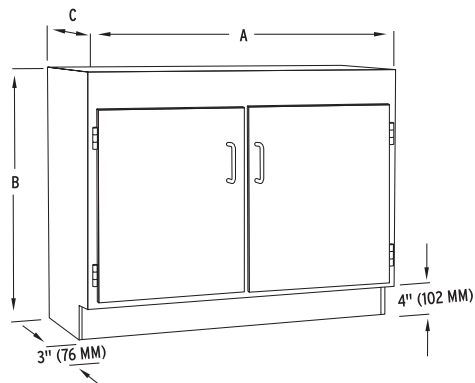

NU-91 Solid Hinged Door Blind Corner Cabinet

Overall Dimensions	Width (A)	Height (B)	Depth (C)
NU-91-3030 L/R	52" (1321 mm)	29" (737 mm)	22" (559 mm)
NU-91-3630 L/R	58" (1473 mm)	29" (737 mm)	22" (559 mm)
NU-91-4230 L/R	64" (1626 mm)	29" (737 mm)	22" (559 mm)
NU-91-4830 L/R	70" (1778 mm)	29" (737 mm)	22" (559 mm)
NU-91-3036 L/R	52" (1321 mm)	35" (889 mm)	22" (559 mm)
NU-91-3636 L/R	58" (1473 mm)	35" (889 mm)	22" (559 mm)
NU-91-4236 L/R	64" (1626 mm)	35" (889 mm)	22" (559 mm)
NU-91-4836 L/R	70" (1778 mm)	35" (889 mm)	22" (559 mm)

L = Left-hinged door / R = Right-hinged door

NU-93 Polypropylene Corner Cabinet

Overall Dimensions	Width (A)	Height (B)	Depth (C)
NU-93-1230	12" (305 mm)	29" (737 mm)	22" (559 mm)
NU-93-1630	16" (406 mm)	29" (737 mm)	22" (559 mm)
NU-93-1236	12" (305 mm)	35" (889 mm)	22" (559 mm)
NU-93-1636	16" (406 mm)	35" (889 mm)	22" (559 mm)

Sink Units and Vented Storage

NU-45 Double Door Sink Unit

Overall Dimensions	Width (A)	Height (B)	Depth (C)
NU-45-3030	30" (762 mm)	29" (737 mm)	22" (559 mm)
NU-45-3630	36" (914 mm)	29" (737 mm)	22" (559 mm)
NU-45-4230	42" (1067 mm)	29" (737 mm)	22" (559 mm)
NU-45-4830	48" (1219 mm)	29" (737 mm)	22" (559 mm)
NU-45-3036	30" (762 mm)	35" (889 mm)	22" (559 mm)
NU-45-3636	36" (914 mm)	35" (889 mm)	22" (559 mm)
NU-45-4236	42" (1067 mm)	35" (889 mm)	22" (559 mm)
NU-45-4836	48" (1219 mm)	35" (889 mm)	22" (559 mm)

NU-46 Double Door Sink Unit with Shelf

Overall Dimensions	Width (A)	Height (B)	Depth (C)
NU-46-3030	30" (762 mm)	29" (737 mm)	22" (559 mm)
NU-46-3630	36" (914 mm)	29" (737 mm)	22" (559 mm)
NU-46-4230	42" (1067 mm)	29" (737 mm)	22" (559 mm)
NU-46-4830	48" (1219 mm)	29" (737 mm)	22" (559 mm)
NU-46-3036	30" (762 mm)	35" (889 mm)	22" (559 mm)
NU-46-3636	36" (914 mm)	35" (889 mm)	22" (559 mm)
NU-46-4236	42" (1067 mm)	35" (889 mm)	22" (559 mm)
NU-46-4836	48" (1219 mm)	35" (889 mm)	22" (559 mm)