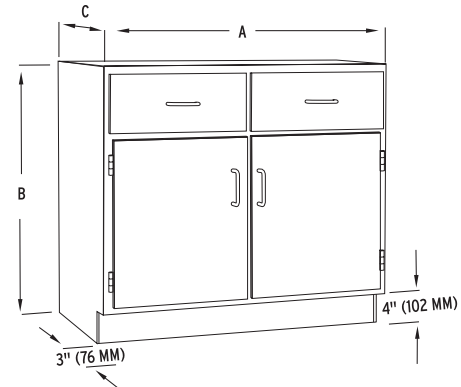

NU-20 Basic Double 4-Drawer Unit

Overall Dimensions	Width (A)	Height (B)	Depth (C)
NU-20-3630	36" (914 mm)	29" (737 mm)	22" (559 mm)
NU-20-4230	42" (1067 mm)	29" (737 mm)	22" (559 mm)
NU-20-4830	48" (1219 mm)	29" (737 mm)	22" (559 mm)
NU-20-3636	36" (914 mm)	35" (889 mm)	22" (559 mm)
NU-20-4236	42" (1067 mm)	35" (889 mm)	22" (559 mm)
NU-20-4836	48" (1219 mm)	35" (889 mm)	22" (559 mm)

NU-25 Single Drawer/Door Combination Unit

Overall Dimensions	Width (A)	Height (B)	Depth (C)
NU-25-1830 L/R	18" (457 mm)	29" (737 mm)	22" (559 mm)
NU-25-2430 L/R	24" (610 mm)	29" (737 mm)	22" (559 mm)
NU-25-3030 Double Door	30" (762 mm)	29" (737 mm)	22" (559 mm)
NU-25-1836 L/R	18" (457 mm)	35" (889 mm)	22" (559 mm)
NU-25-2436 L/R	24" (610 mm)	35" (889 mm)	22" (559 mm)
NU-25-3636 Double Door	30" (762 mm)	35" (889 mm)	22" (559 mm)

L = Left-hinged door / R = Right-hinged door

NU-30 Double Drawer/Door Combination Unit

Overall Dimensions	Width (A)	Height (B)	Depth (C)
NU-30-3630	36" (914 mm)	29" (737 mm)	22" (559 mm)
NU-30-4230	42" (1067 mm)	29" (737 mm)	22" (559 mm)
NU-30-4830	48" (1219 mm)	29" (737 mm)	22" (559 mm)
NU-30-3636	36" (914 mm)	35" (889 mm)	22" (559 mm)
NU-30-4236	42" (1067 mm)	35" (889 mm)	22" (559 mm)
NU-30-4836	48" (1219 mm)	35" (889 mm)	22" (559 mm)