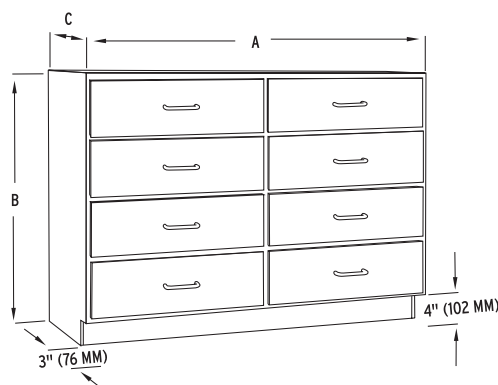

NU-15 Combination 6-Drawer Unit

Overall Dimensions	Width (A)	Height (B)	Depth (C)
NU-15-3630	36" (914 mm)	29" (737 mm)	22" (559 mm)
NU-15-4230	42" (1067 mm)	29" (737 mm)	22" (559 mm)
NU-15-4830	48" (1219 mm)	29" (737 mm)	22" (559 mm)
NU-15-3636	36" (914 mm)	35" (889 mm)	22" (559 mm)
NU-15-4236	42" (1067 mm)	35" (889 mm)	22" (559 mm)
NU-15-4836	48" (1219 mm)	35" (889 mm)	22" (559 mm)

NU-17 Combination 7-Drawer Unit

Overall Dimensions	Width (A)	Height (B)	Depth (C)
NU-17-3630	36" (914 mm)	29" (737 mm)	22" (559 mm)
NU-17-4230	42" (1067 mm)	29" (737 mm)	22" (559 mm)
NU-17-4830	48" (1219 mm)	29" (737 mm)	22" (559 mm)
NU-17-3636	36" (914 mm)	35" (889 mm)	22" (559 mm)
NU-17-4236	42" (1067 mm)	35" (889 mm)	22" (559 mm)
NU-17-4836	48" (1219 mm)	35" (889 mm)	22" (559 mm)

NU-20 Basic Double 4-Drawer Unit

Overall Dimensions	Width (A)	Height (B)	Depth (C)
NU-20-3630	36" (914 mm)	29" (737 mm)	22" (559 mm)
NU-20-4230	42" (1067 mm)	29" (737 mm)	22" (559 mm)
NU-20-4830	48" (1219 mm)	29" (737 mm)	22" (559 mm)
NU-20-3636	36" (914 mm)	35" (889 mm)	22" (559 mm)
NU-20-4236	42" (1067 mm)	35" (889 mm)	22" (559 mm)
NU-20-4836	48" (1219 mm)	35" (889 mm)	22" (559 mm)