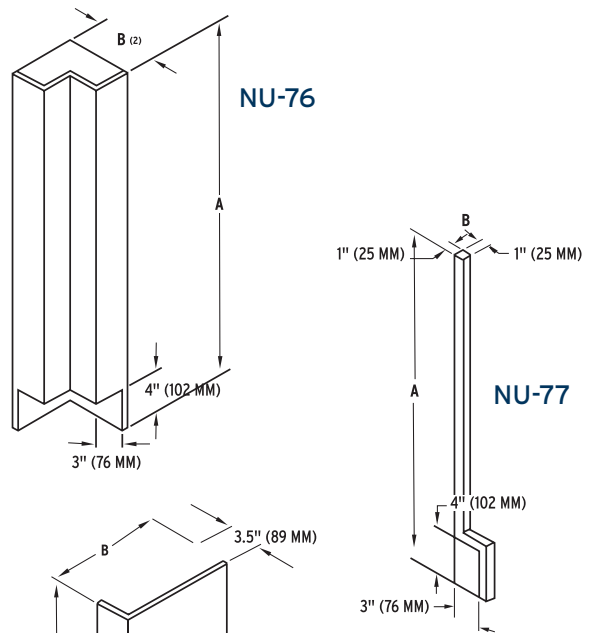

NU-70 Base Cabinet Filler Panels

Overall Dimensions	Height (A)	Width (B)
NU-70-2907	29" (737 mm)	XX
NU-70-3507	35" (889 mm)	XX

XX is defined by specs

NU-72 Wall Cabinet Filler Panels

Overall Dimensions	Height (A)	Width (B)
NU-72-24	24" (610 mm)	XX
NU-72-30	30" (762 mm)	XX

XX is defined by specs

NU-73 Wall Cabinet Corner Filler Panels

Overall Dimensions	Height (A)	Width (B)	Width (C)
NU-73-24	24" (610 mm)	XX	XX
NU-73-30	30" (762 mm)	XX	XX

XX is defined by specs

NU-76 Base Cabinet Corner Filler Panels

Overall Dimensions	Height (A)	Width (B)
NU-76-2911	29" (737 mm)	XX
NU-76-3511	35" (889 mm)	XX

XX is defined by specs

NU-77 Base Cabinet End Filler Panels

Overall Dimensions	Height (A)	Width (B)
NU-77-29	29" (737 mm)	1" (25 mm)
NU-77-35	35" (889 mm)	1" (25 mm)

NU-78 Base Cabinet Filler Panel

Overall Dimensions	Height (A)	Width (B)
NU-78-29XX	29" (737 mm)	XX
NU-78-35XX	35" (889 mm)	XX

XX is defined by specs

NU-79 Base Cabinet Knee Support Panel

Overall Dimensions	Height (A)	Depth (B)
NU-79-2922	29" (737 mm)	22" (559 mm)
NU-79-3522	35" (889 mm)	22" (559 mm)
NU-79-2930	29" (737 mm)	30" (762 mm)
NU-79-3530	35" (889 mm)	30" (762 mm)