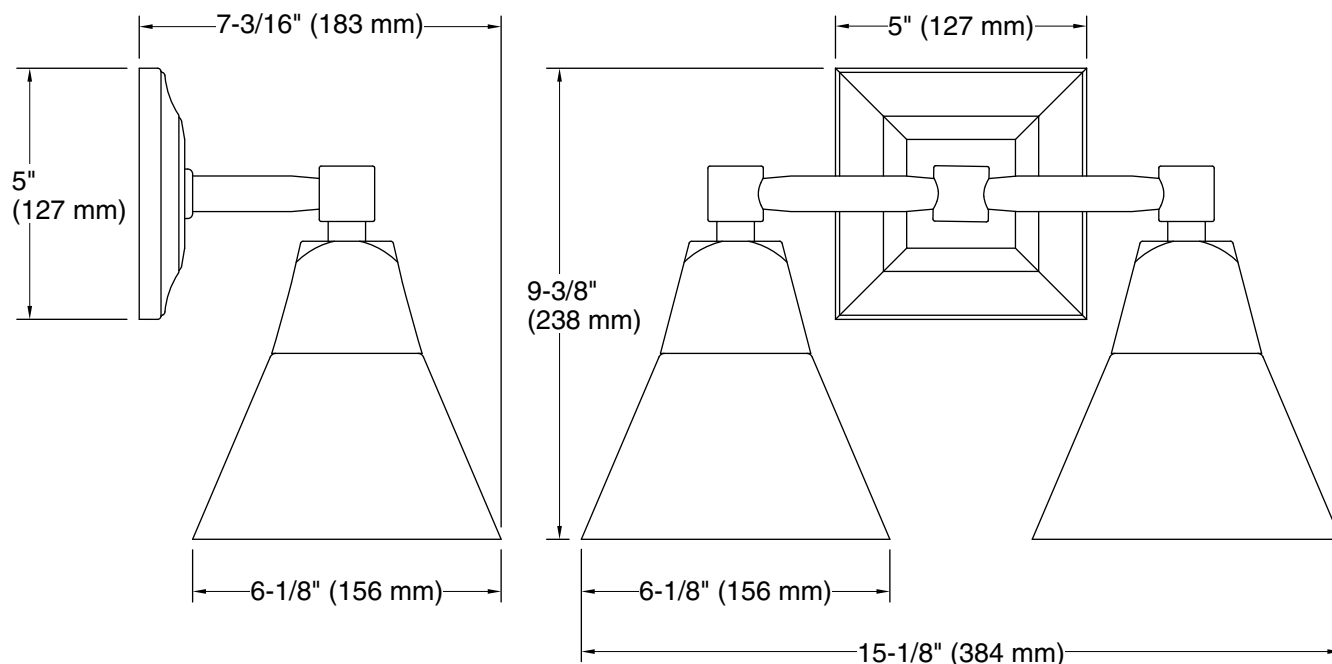

Required Electrical Service

One circuit required.

Lights: 120 V, 60 Hz

Technical Information

All product dimensions are nominal.

Installation Type: Wall-mount

Material: Brass

Number of Lights: 2

Lighting Type: Socket-based

Socket Type: E-26 Medium

Number of Shades: 2

Shade Type: Glass - frosted

Electrical component rating: Socket Rating: 60 Hz, 60 W, 1600 Lumens, 3000K