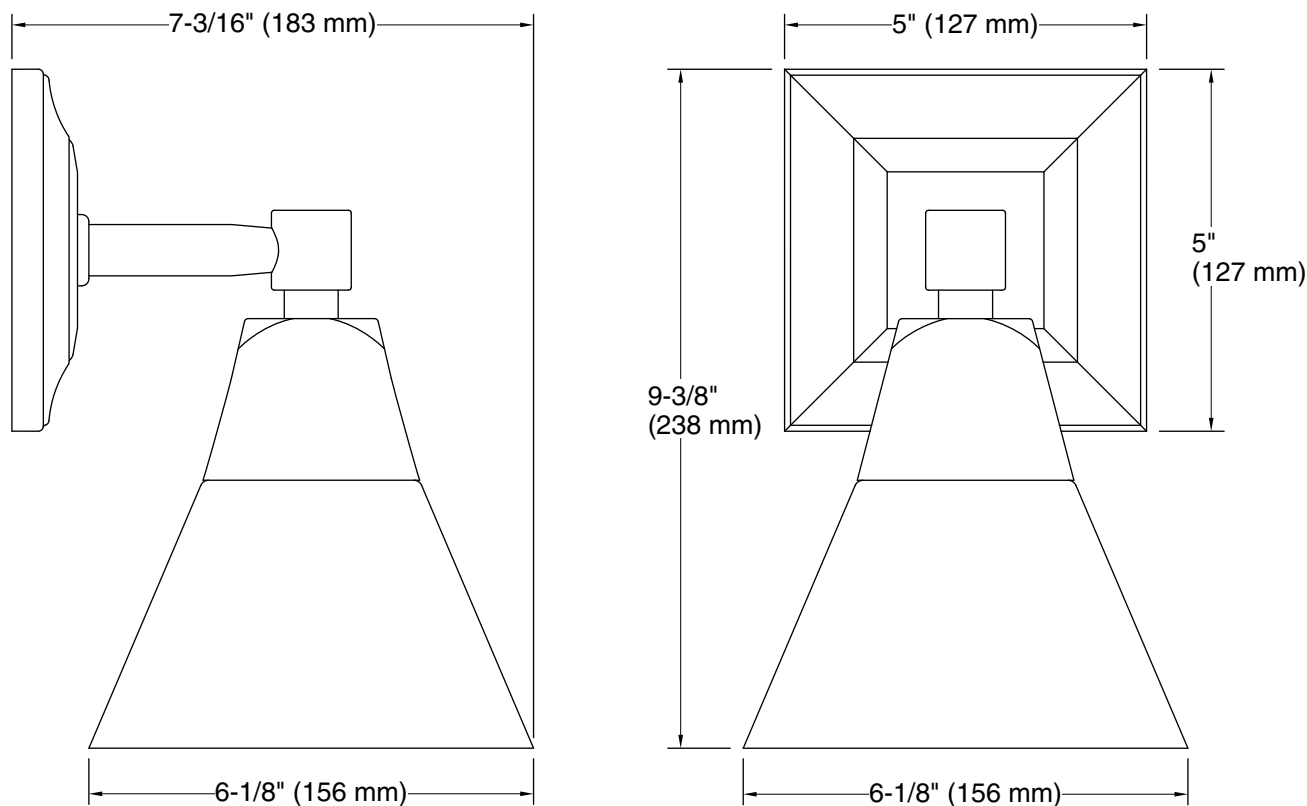

Required Electrical Service

One circuit required.

Lights: 120 V, 60 Hz

Technical Information

All product dimensions are nominal.

Installation Type: Wall-mount

Material: Brass

Number of Lights: 1

Lighting Type: Socket-based

Socket Type: E-26 Medium

Number of Shades: 1

Shade Type: Glass - frosted

Electrical component rating: Socket Rating: 60 Hz, 60 W, 800 Lumens, 3000K