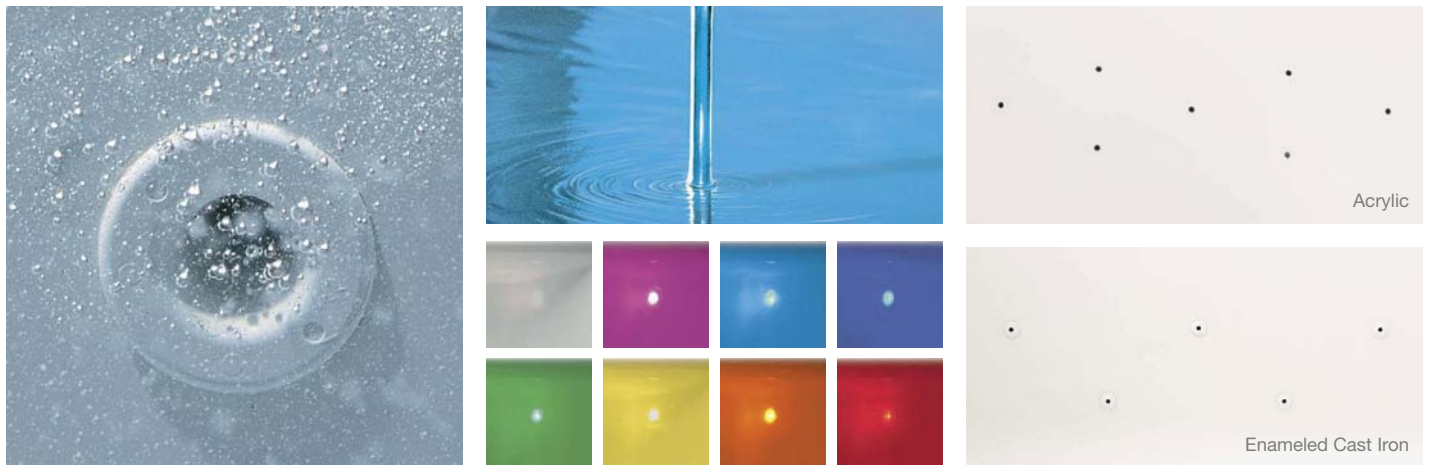

Effervescence Technology

A series of ports, optimally located, distributes champagne-like bubbles that are comprised of the perfect combination of air and water, allowing them to cling to and caress your skin. The result is a sublime, all-encompassing experience.

Chromatherapy

A color experience designed to enhance bathing, this 8-color spectrum washes over the body in a repeating one-minute sequence or may be programmed to rest on any one of the colors, to help create a soothing or energizing ambience.

BubbleMassage™ Airjet Design

This proprietary design ensures comfortable and consistent bubbling action, making KOHLER® BubbleMassage the ultimate air bath experience. The 360-degree staggered airjet design, along with targeted foot and lumbar airjets, delivers a full-body massage.