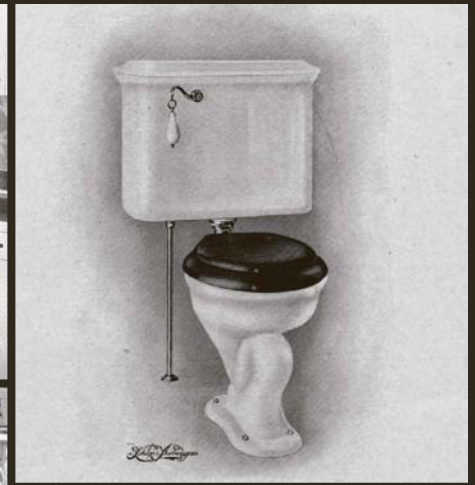

WHEN A FELLER NEEDS AN ARCHITECT

ELEVEN IMPORTANT POINTS

1. 1 Kohler designs are distinctive, personalized, correct.
2. 2 Kohler stands with an unswerving hand ... from its practical, glacially perfect.
3. 3 Kohler ware is constructed with a fine, business, proper value. Kohler means experience.
4. 4 Kohler means trouble ... Besides paying daily dividends of comfort and peace, that Kohler people already will not realize.

What John Michael Kohler saw in 1883 when he looked at a cast-iron horse trough was the bathtub that launched a global plumbing company. That pioneering spirit of ingenuity – the kind that sees a bathing revolution in a horse trough – has defined Kohler Co. from its earliest days. A visionary, John Michael Kohler understood the importance of innovative design and an uncompromising commitment to craft and quality. After four generations, we remain a family-owned company with diverse international businesses and over 26,000 products and 13,000 patents to our name. Still leading the industry in innovation and design. Bolder than ever.