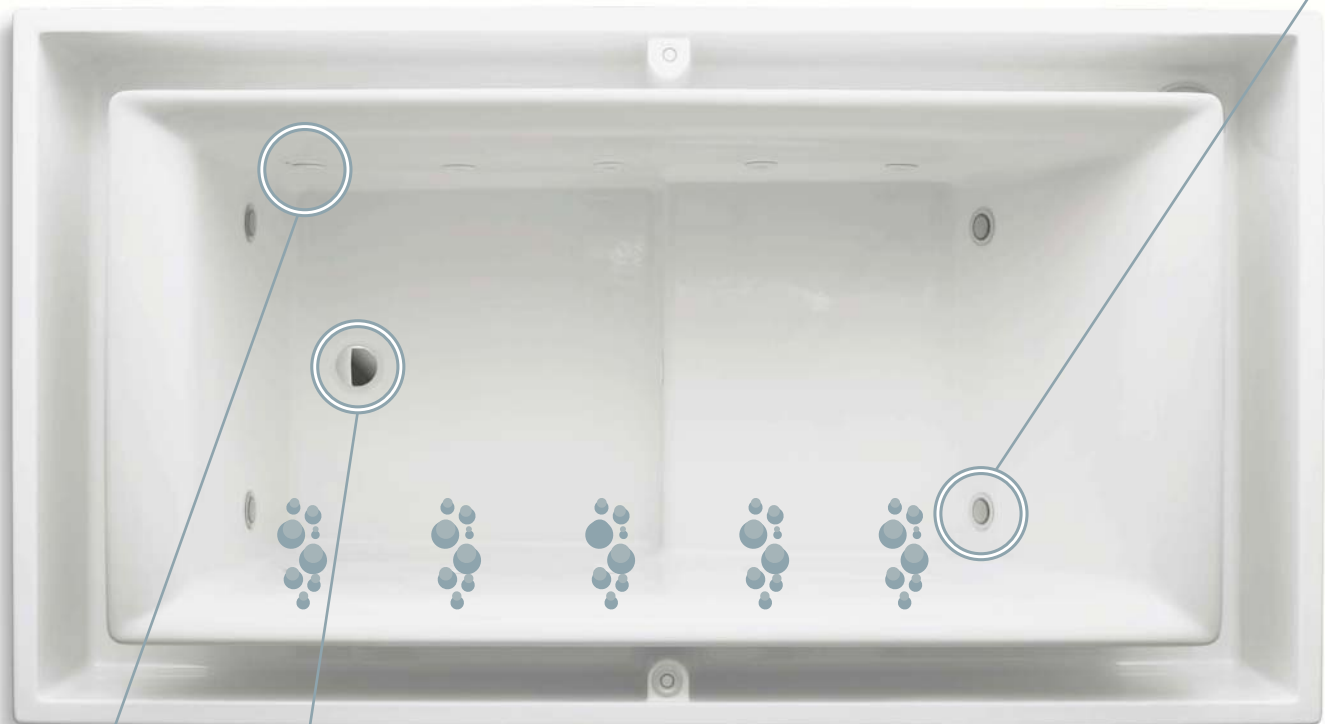

KOHLER.com/Effervescence

What will I experience?

Small, soothing bubbles travel slowly along the body, surrounding the bather in a warm embrace. A heightened awareness of the senses occurs. The skin feels replenished. The result is a sensory retreat.

How does it work?

Unlike a standard whirlpool, Effervescence hydrotherapy features discreet ports that deliver gentle, caressing bubbles. These ports have been carefully positioned along the bath to achieve optimal coverage of the entire body.

What else should I know?

An in-line heater is included to help ensure a comfortable, consistent water temperature. Optional chromatherapy, a sequence of soothing colored lights, and a floating remote control allow bathers to easily and conveniently customize the experience.