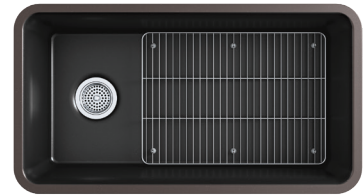

Single-bowl K-8206
Fits minimum 36" base cabinet