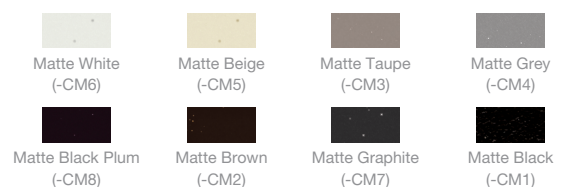

Tall Standard

Short Standard

Faceted Tall

Fluted Tall

SKU	Description	Overall Dimensions	Bowl Dimensions	Included Accessories
K-8204	Undermount large/medium	33½" x 18¾" x 10⅞"	Large bowl: 18⅞" x 15¾" x 9½" Medium bowl: 11¾" x 15¾" x 7½"	Large sink rack K-5655-ST
K-8199	Undermount double-equal	33½" x 18¾" x 10⅞"	14⅞" x 15¾" x 9½"	Sink rack K-5656-ST
K-8206	Undermount single-bowl	33½" x 18¾" x 10⅞"	30¾" x 15¾" x 9½"	Large sink rack K-5196-ST
K-28000	Undermount single-bowl	27½" x 18¾" x 10⅞"	25¾" x 16¾" x 9½"	Sink rack K-80038-ST
K-28001	Undermount single-bowl	24½" x 18¾" x 10⅞"	22¾" x 16¾" x 9½"	Sink rack K-80037-ST
K-8223	Undermount bar sink	15½" x 15½" x 10⅞"	13¾" x 13¾" x 9½"	Sink rack K-5658-ST
K-25784	Single-bowl farmhouse with short apron	34" x 21¾" x 10⅞"	28¾" x 15½" x 9½"	Sink racks K-30182-ST Towel hook K-26026-ST
K-25786	Single-bowl farmhouse with tall apron	34" x 21¾" x 10⅞"	28¾" x 15½" x 9½"	Sink racks K-30182-ST Towel hook K-26026-ST
K-25788	Single-bowl farmhouse with tall fluted apron	34" x 21¾" x 10⅞"	28¾" x 15½" x 9½"	Sink racks K-30182-ST Towel hook K-26026-ST
K-29825	Single-bowl farmhouse with tall faceted apron	34" x 21¾" x 10⅞"	28¾" x 15½" x 9½"	Sink racks K-30182-ST Towel hook K-26026-ST

SKU	Additional Accessories
K-5198-ST	Medium sink rack for K-8204
K-5192-ST	Small sink rack for K-8206

Color Options:

Color-matched drains are available for Matte Black.

To learn more, visit  
[KOHLER.com/Cairn](https://www.kohler.com/Cairn).