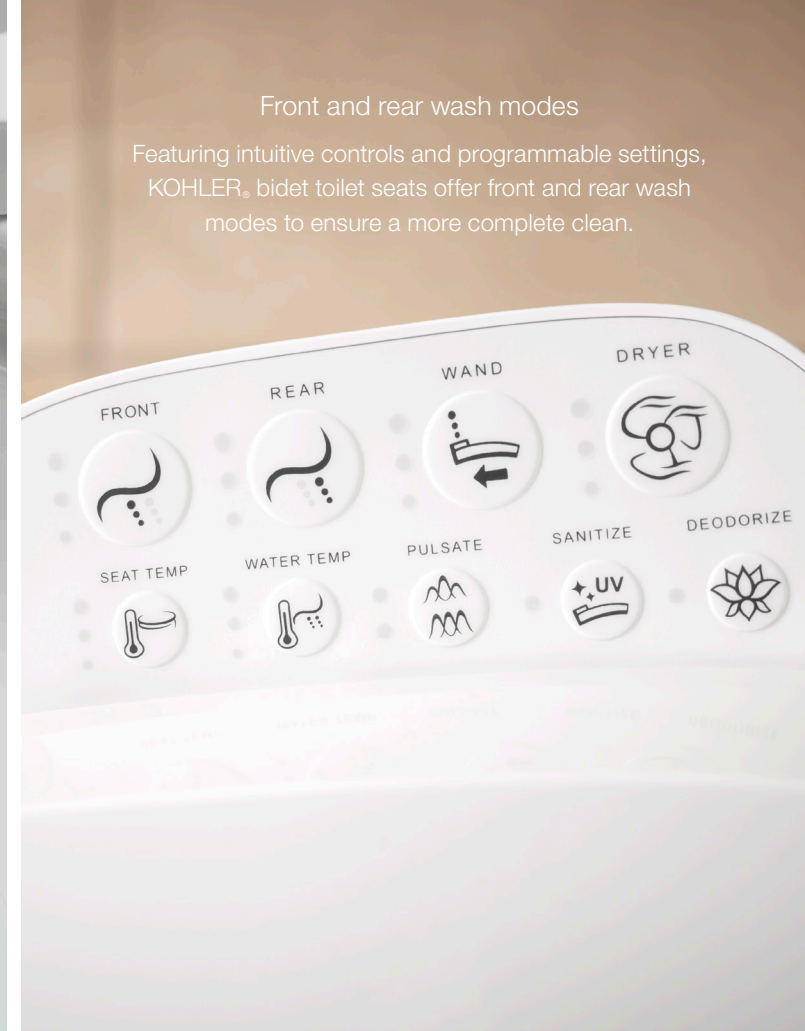

## Sleek and simple

With simple operation, value pricing, and easy DIY installation, manual bidet toilet seats offer the perfect way to discover the bidet difference. Manual bidet seats don't require an electrical outlet or batteries, connecting directly to the toilet water supply line to provide a customizable and refreshing clean. The water pressure and wand position are adjustable for a more personalized and comfortable cleansing experience, and the wand automatically rinses itself before and after each use for confidence-inspiring hygiene. Plus, with a slim, low-profile design, KOHLER® manual bidet seats are nearly indistinguishable from a standard toilet seat.

Easy to install

Perfect for a quick DIY project, KOHLER manual bidet seats connect to your existing water line for a simple upgrade that makes a big difference in your daily routine.

Self-rinsing wand

KOHLER manual bidet toilet seats feature self-rinsing wands for a cleaner experience.

Adjustable water pressure

Fine-tune the cleansing spray pressure to create a more complete and comfortable clean.

Ambient water temperature

KOHLER manual bidet seats use ambient-temperature water for a refreshing experience.

Personalized comfort

With adjustable water pressure and temperature, you can easily fine-tune your experience to your exact preferences for a more comfortable clean.

Front and rear wash modes

Featuring intuitive controls and programmable settings, KOHLER® bidet toilet seats offer front and rear wash modes to ensure a more complete clean.