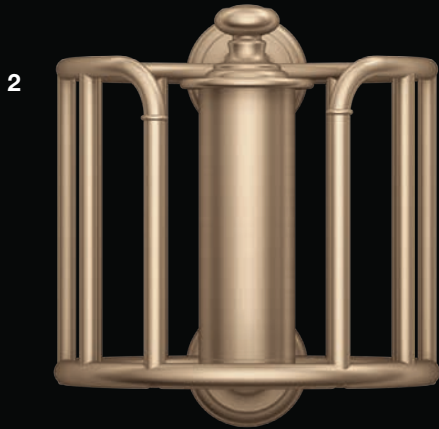

K-72761-SN Bathroom Sink Spout With Flume Design

KOHLER

room recipe card

The spouts, handles and accessories below are showcased on pages 04–11.

Shown in Vibrant® Polished Nickel (-SN)

1

2

3

K-72760-BV Bathroom Sink Spout With Column Design

K-98068-4-BV Bathroom Sink Lever Handles

room recipe card

The spouts, handles and accessories
below are showcased on pages 24–31.

 Shown in Vibrant® Brushed Bronze (-BV)

1 | K-72575 Hotelier **2** | K-72576 Toilet Tissue Carriage **3** | K-72571 Towel Ring **4** | K-T98071-4 Deck-Mount Bath Lever Handle Trim
5 | K-72778 Deck-Mount Bath Spout With Arc Design **6** | K-72572 Double Robe Hook **7** | K-72578 Cabinet Knob **8** | K-72760 Bathroom Sink Spout With Column Design **9** | K-98068-4 Bathroom Sink Lever Handles **10*** | K-72574 Finishing Ensemble