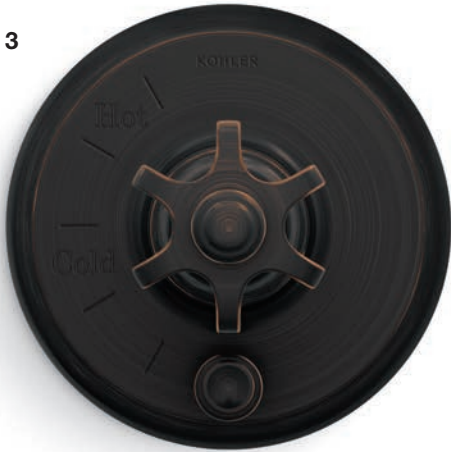

*Can be ordered separately; see page 56.

See the full Artifacts® faucet and accessory collection on pages 54–59, or visit [KOHLER.com/Artifacts](https://www.kohler.com/artifacts).

K-72759-2BZ Bathroom Sink Spout With Bell Design

K-98068-3M-2BZ Bathroom Sink Prong Handles

room recipe card

The spouts, handles and accessories below are showcased on pages 34–41.

Shown in Oil-Rubbed Bronze (-2BZ)

1 | K-98068-3M Bathroom Sink Prong Handles **2** | K-72759 Bathroom Sink Spout With Bell Design **3** | K-T72768-3M Rite-Temp. Pressure-Balancing Valve Trim With Push-Button Diverter and Prong Handle **4** | K-72774 Single-Function 2.0 GPM Showerhead With Catalyst. Air-Induction Spray and K-72775 Showerarm and Flange **5** | K-72570 24" Double Towel Bar **6** | K-72567 18" Towel Bar