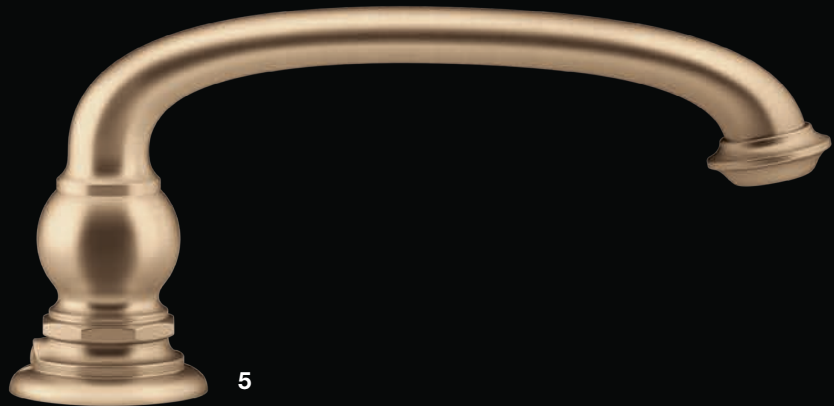

K-72761-SN Bathroom Sink Spout With Flume Design

KOHLER

room recipe card

The spouts, handles and accessories below are showcased on pages 04–11.

Shown in Vibrant® Polished Nickel (-SN)

1

2

3

K-72760-BV Bathroom Sink Spout With Column Design

K-98068-4-BV Bathroom Sink Lever Handles

room recipe card

The spouts, handles and accessories
below are showcased on pages 24–31.

 Shown in Vibrant® Brushed Bronze (-BV)

1 | K-72575 Hotelier **2** | K-72576 Toilet Tissue Carriage **3** | K-72571 Towel Ring **4** | K-T98071-4 Deck-Mount Bath Lever Handle Trim
5 | K-72778 Deck-Mount Bath Spout With Arc Design **6** | K-72572 Double Robe Hook **7** | K-72578 Cabinet Knob **8** | K-72760 Bathroom Sink Spout With Column Design **9** | K-98068-4 Bathroom Sink Lever Handles **10*** | K-72574 Finishing Ensemble

*Can be ordered separately; see page 56.

See the full Artifacts® faucet and accessory collection on pages 54–59, or visit [KOHLER.com/Artifacts](https://www.kohler.com/artifacts).

K-72759-2BZ Bathroom Sink Spout With Bell Design