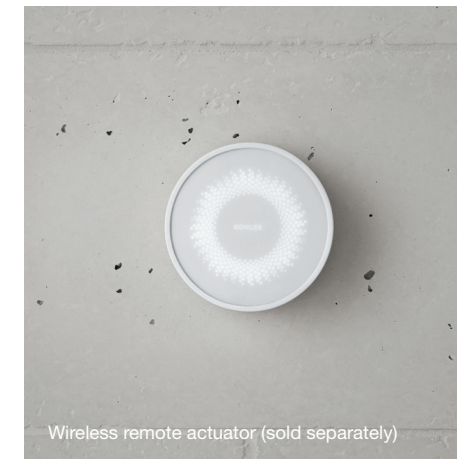

The manual flush button is concealed on the side of the toilet for functionality that seamlessly blends into the smooth, skirted toilet design.

Wireless remote actuator (sold separately)