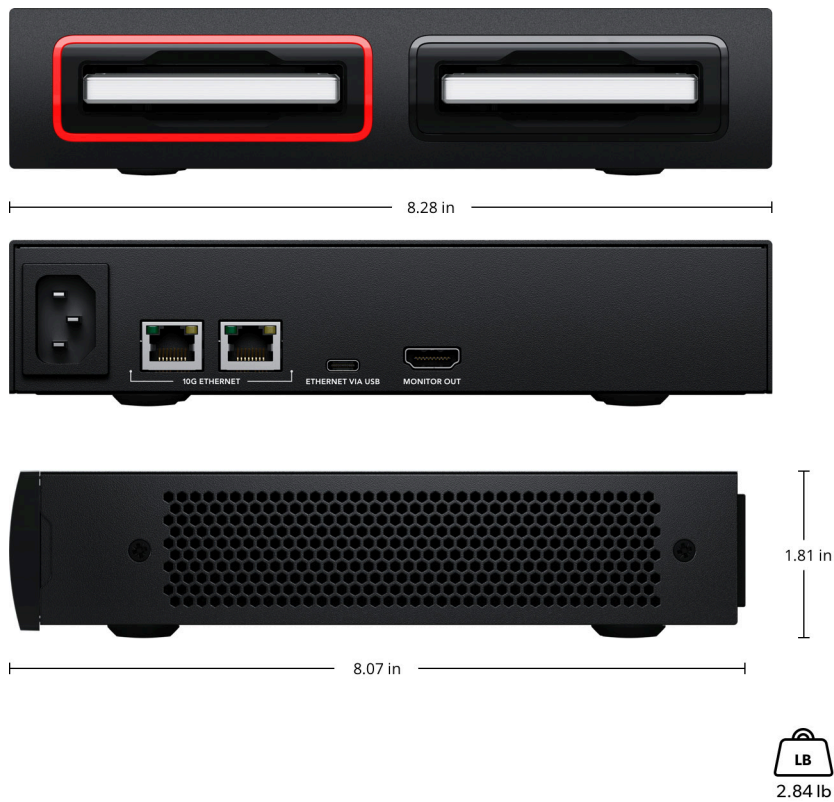

Operating Systems

Mac 12.0 Monterey,
Mac 13.0 Ventura or later.

Windows 10, 64-bit.
Windows 11.

Power Requirements

Power Supply

Internal 100 - 240V AC 50/60Hz with IEC C14 mains input.

Power Usage

25W without SSDs.

Physical Specifications