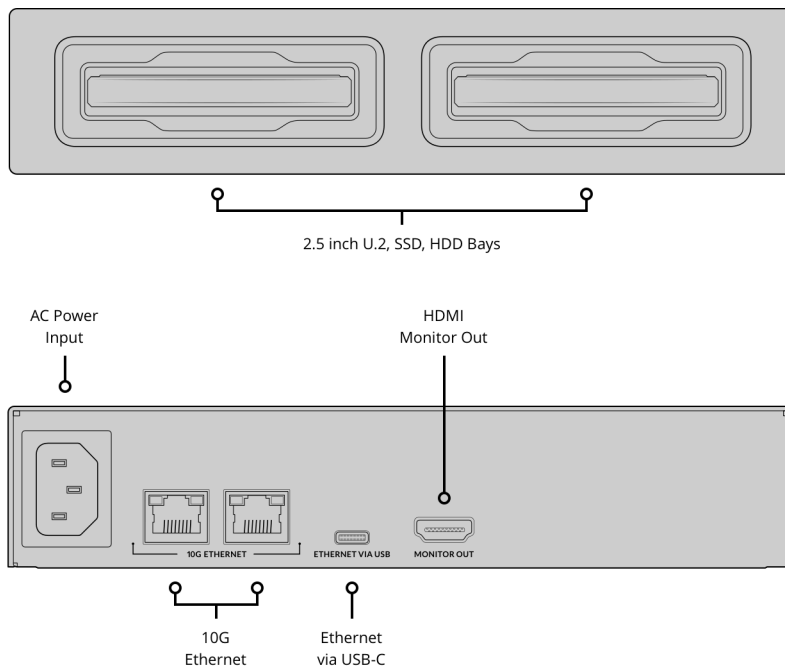

Blackmagic Cloud Dock 2

Blackmagic Cloud Dock 2 lets you share up to 2 independent 2.5 inch disks over a high speed 10G Ethernet network. Just plug in SATA HDDs and SSDs, or extreme performance U.2 disks for incredibly fast file reading and writing. You can also sync files globally using Dropbox and Google Drive sync and view all storage, connection and sync activity in real time on a display connected to the HDMI monitor port. Blackmagic Cloud Dock 2 has 2 10G Ethernet ports and an Ethernet over USB-C port in a half width, single rack unit, making it highly portable network storage that's perfect for high end film and television use.

\$555

Connections

SSD Interface

2 x removable and hot-swappable 2.5 inch U.2 SSD or SATA.

USB-C Port

1 x USB 3.0 (up to 5Gb/s). Supports Ethernet Over USB

Computer Interface

USB-C or Ethernet for shared file access, configuration and software updates.

10G Ethernet Ports

2 x 10G BASE-T

HDMI Monitor Outputs

1

File Sharing Protocol

Protocol	Computer Connections
SMB	50 max.

Cloud Synchronization

Compatible Services