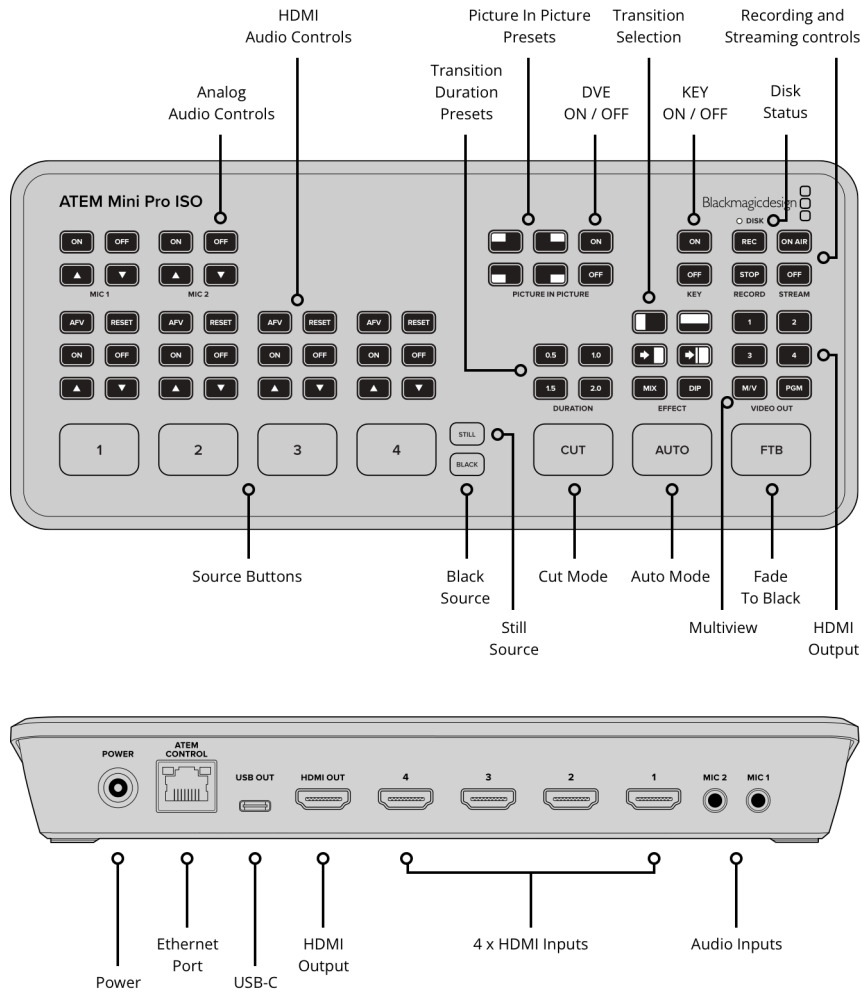

ATEM Mini Pro ISO

\$495

Affordable live switcher with 4 standards converted HDMI inputs, USB webcam out, audio mixer with EQ and dynamics, 2D DVE, transitions, green screen chroma key, 20 stills for titles and much more! ATEM Mini Pro also includes recording to USB disks in H.264 format, a built in hardware streaming engine for YouTube Live, Facebook, Twitch and more, plus multiview to see all cameras on a single monitor. Plus with the ATEM Mini Pro ISO model you also get recording of 5 streams including all input as clean feeds for editing, plus a DaVinci project file for fast edit turnaround and Blackmagic RAW file relinking for finishing in Ultra HD.

2 x 3.5mm stereo mini jack.

Total Audio Outputs

None, embedded audio only.

Timecode Connection

None

HDMI Video Inputs

4 x HDMI type A, 10-bit HD switchable.
2 channel embedded audio.

Video Input Re-Sync

On all 4 HDMI inputs.

Frame Rate and Format Converters

On all 4 HDMI inputs.

HDMI Program Outputs

1

Ethernet

Ethernet supports 10/100/1000 BaseT for live streaming, software control, software updates and direct or network panel connection.

Computer Interface

1 x USB Type-C 3.1 Gen 1 for external drive recording, webcam out, software control, software updates and panel connection.

Standards

HD Video Input Standards

720p50, 720p59.94, 720p60
 1080p23.98, 1080p24, 1080p25,
 1080p29.97, 1080p30, 1080p50,
 1080p59.94, 1080p60
 1080i50, 1080i59.94, 1080i60