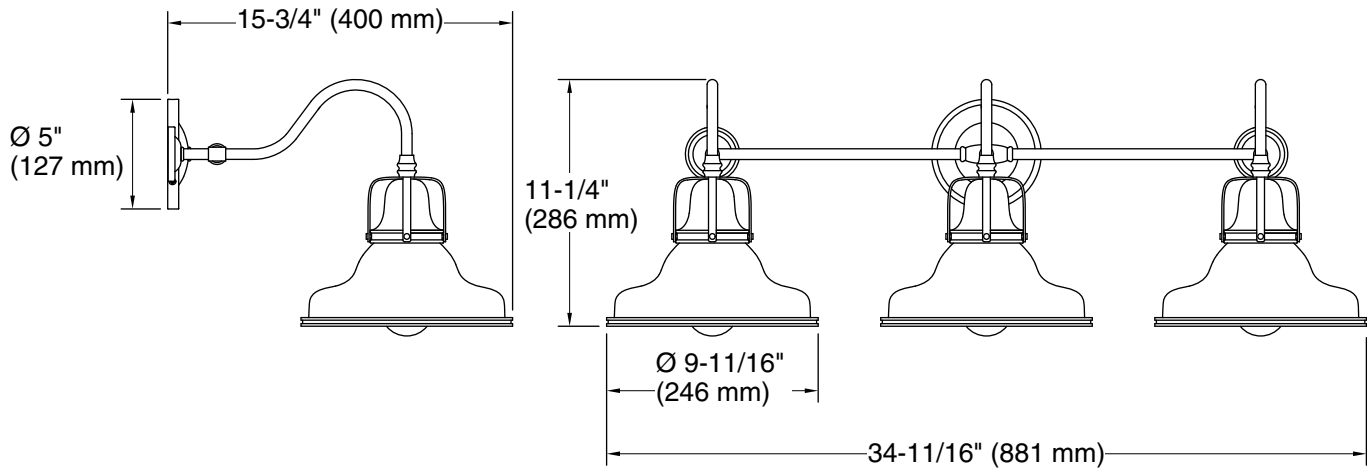

Features

- The double-domed metal shade features a cage detail at the connection.
- A great piece for any farmhouse- or industrial-style space — especially over a double-vanity sink, or in a guest bathroom, or powder room.
- Medium base (E26) socket, works best with type A or G light bulbs (sold separately).
- Suitable for damp locations, per UL 1598.

UL 1598
CSA C22.2 No. 250.0

KOHLER® Indoor Lighting Fixtures Limited Warranty

See website for detailed warranty information.

Available Colors/Finishes

Color tiles intended for reference only.

Color	Code	Description
	CPL	Polished Chrome
	BML	Black, Brass Trim
	WCL	White, Chrome Trim
	WGL	White, Gold Trim

Required Electrical Service

One circuit required.

Lights: 120 V, 12 A, 60 Hz

Technical Information

All product dimensions are nominal.

Material: Steel, Aluminum

Number of Lights: 3

Lighting Type: Socket-based