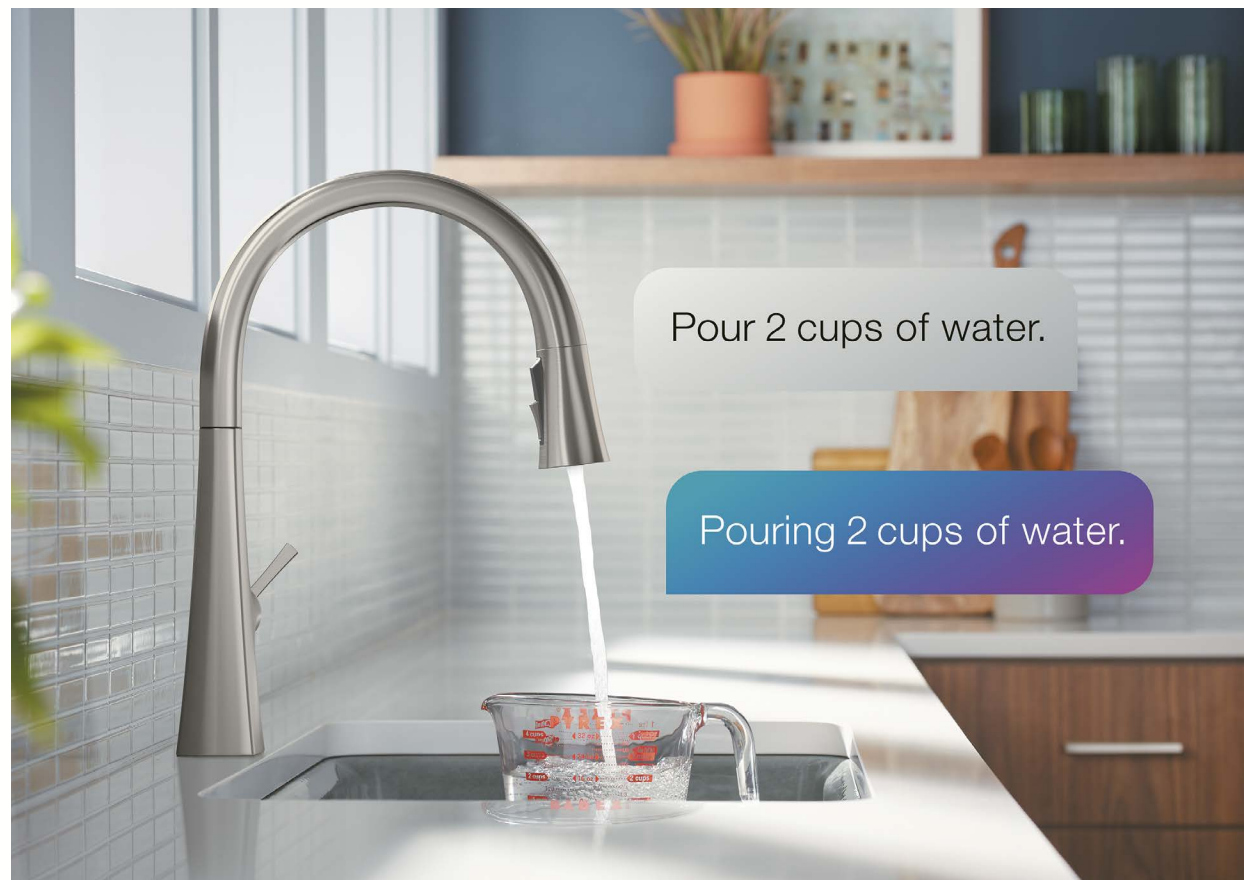

- Touchless on/off operation
- Measured volume command
- LED indicator light
- Set preferences for KOHLER Konnect
- Discover and choose preset modes
- Customize additional settings exclusive to the app
- Stay informed about your product's water usage and energy efficiency

RESPONSE® TOUCHLESS TECHNOLOGY

Response touchless technology responds to your every move to ensure that prepping, cleaning, and cooking all go more smoothly. No false activations, no interruptions from your daily routine. Simply wave a hand, utensil, or dish through the sensor window for reliable on and off operation so you don't have to worry about germs spreading to the rest of the kitchen.

- LED indicator light lets you know it's operational and ready to go
- The sensor window at the underside of the spout responds within milliseconds
- Automatically shuts off after four minutes of inactivity
- AC-powered; no need to replace batteries
- Temperature may be adjusted simply by moving the handle—no need to adjust anything beneath the counter