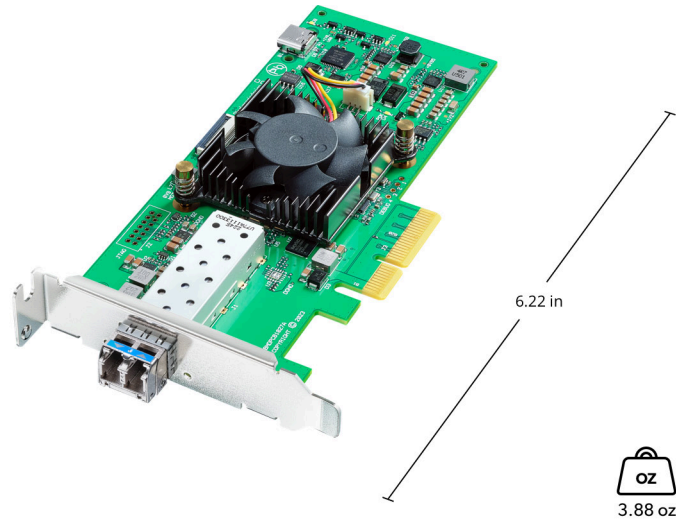

Physical Installation

PCI Express low profile.

Physical Specifications

Operating Systems

Mac 12.0 Monterey,
Mac 13.0 Ventura or later.

Windows 10, 64-bit.
Windows 11.

Linux

Power Requirements