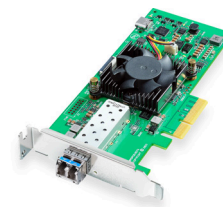

DeckLink IP HD Optical

\$345

DeckLink IP HD Optical features 3 channels of video capture and 3 channels of video playback to 2110 IP broadcast systems via an SFP based optical fiber Ethernet connection. It is designed to work with the highest quality video with support for capture and playback to popular video formats such as Apple ProRes, DNxHD or even 10-bit uncompressed. DeckLink IP connections are multi rate so they support 525i, 625i, 720p, 1080i and 1080p video standards up to 1080p60.

Connections

10G Optical Fiber SFP+ Port

1 x 10GBASE-LR
Supports 3 input channels and 3 output channels, each up to 1080p60 with 16 audio channels.

Computer Interface

PCI Express 4 lane generation 2, compatible with 4, 8 and 16 lane PCI Express slots.