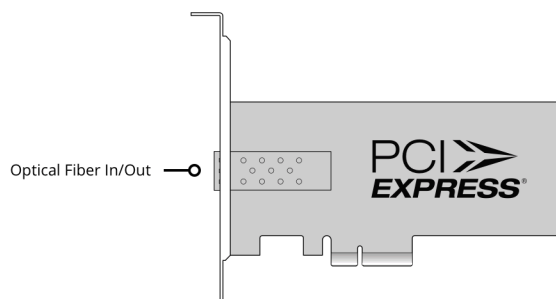

DeckLink IP HD Optical

\$345

DeckLink IP HD Optical features 3 channels of video capture and 3 channels of video playback to 2110 IP broadcast systems via an SFP based optical fiber Ethernet connection. It is designed to work with the highest quality video with support for capture and playback to popular video formats such as Apple ProRes, DNxHD or even 10-bit uncompressed. DeckLink IP connections are multi rate so they support 525i, 625i, 720p, 1080i and 1080p video standards up to 1080p60.

Connections

10G Optical Fiber SFP+ Port

1 x 10GBASE-LR
Supports 3 input channels and 3 output channels, each up to 1080p60 with 16 audio channels.

Computer Interface

PCI Express 4 lane generation 2, compatible with 4, 8 and 16 lane PCI Express slots.