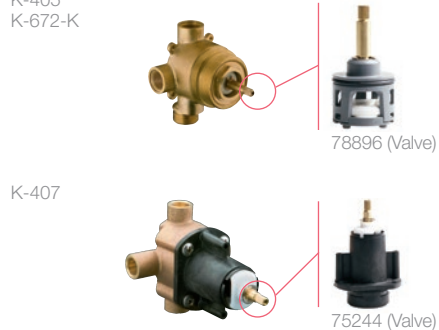

Used with MasterShower trim only

Transfer Valves

Current

K-728-K (3/4")
K-687-K

Prior to 2006

K-405
K-672-K

Product Name	Valve		Handle		Plug Button/Cap		
Coralais® K-15134 K-15143 K-15155 	GP800820 (Cartridge) 	GP30413 	71840 	71909 	 Showering		
Coralais K-15101 – K-15108 K-15316 K-15110 – K-15112 K-15326 K-15114 – K-15116 K-15328 K-15120 – K-15129 K-15177 K-15301 K-15303 K-15305 K-15307 K-15310 K-15312 K-15314 	GP800820 (Cartridge) 	GP71969 (Plastic Stem) 	GP77886 (Brass Stem) 	30316 		71909 	
Coralais Decorator K-T15871 K-T15872 K-T15873 	See KOHLER.com/ServiceParts		71904* 	N/A			
Flair II K-6908-7A (Lever) K-6908-8A (Knob) 	GP77759 	GP800820 (Cartridge) 	50349-0L 	GP43146 	43147 		
Niedecken K-7027 K-7217 K-7028 K-7224 K-7076 K-7245 K-7205 K-7248 K-7215 K-7300 K-7216 K-7301 	GP30090 (Repair Kit) 	21502-A (Yoke) 	30092 (For Bath and Shower) 	30094 (For Shower Only) 	23063-CP 	22920-CP 	N/A
(Industrial Exposed Valve) K-7250 K-7244 K-7256	Discontinued		Discontinued		Discontinued		
Paladar K-T14540 K-T14541 K-T14542 	GP800820 (Cartridge) 	GP77759 	Discontinued		Discontinued		
Taboret® K-T8224 K-T8225 K-T8226 K-T8227 K-T8228 K-T8229 	GP800820 (Cartridge) 	GP77759 	Discontinued 	Discontinued 	N/A		
	GP800820 (Cartridge) 	GP77759 	42674* 	N/A			
Triton® K-T6908 K-T6910 K-T6912 K-T6913 K-T6914 	GP800820 (Cartridge) 	GP77759 	52631-CP 	52620-CP 	52622-CP (Chrome) 52623-A (Black) 		