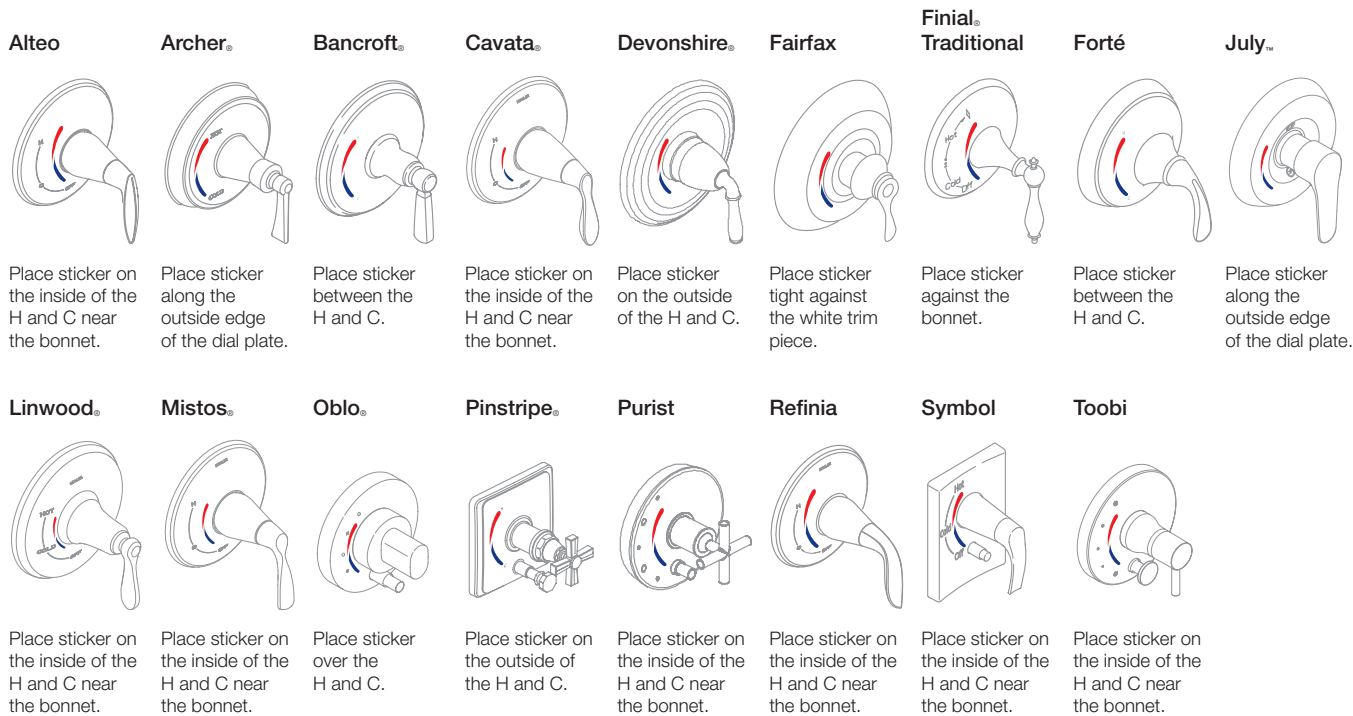

Only the faucets listed can be ordered with red and blue indexing options.

Most single-handle faucets can have the red and blue sticker added. The sticker should be placed near the handle as shown.

1141978

Red and blue sticker for single-handle faucets

Red and blue stickers can be ordered for bath and shower trim.

1015345

Red and blue sticker

1015346

Red and blue sticker

Placement Locations for Large Sticker (2 7/8")

Placement Locations for Small Sticker (.85")

Red/Blue Indexing

Please contact your customer service representative to obtain products with red/blue indexing.

[KOHLER.com/ServiceParts](https://www.kohler.com/ServiceParts)