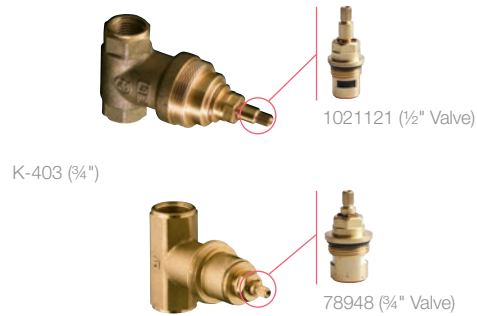

Prior to 2006

K-406 (1/2")

Used with MasterShower trim only