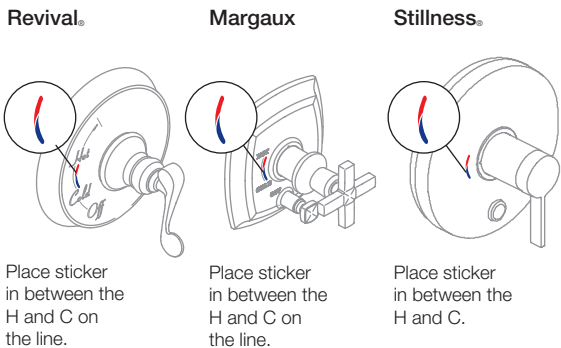

Red/Blue Indexing

Please contact your customer service representative to obtain products with red/blue indexing.