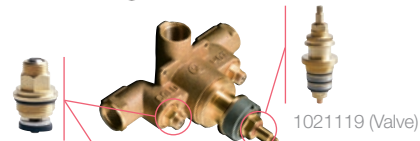

89773 (Diverter for K-305)

Thermostatic Valves

Controls water temperature only. Does not turn water on or off.

Current

K-2972-KS (1/2")
K-2975-KS (3/4")

1032546 (Stop Assembly)

1046104 (Valve)

Prior to 2012

K-679-KS (1/2")
K-669-KS (3/4")

Prior to 2006

K-402-K (1/2")

Used with MasterShower® trim only

79146 (Stop)

1021119 (Valve)

K-400-K (3/4")

78913 (Valve)