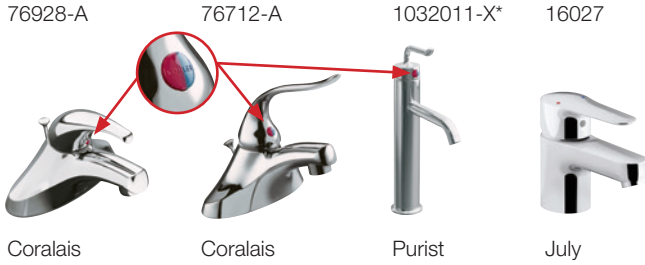

Commercial Faucets

(H) = Hot (C) = Cold *Include the color or finish code after the part number when ordering.

Red/Blue Indexing

Only the faucets listed can be ordered with red and blue indexing.

Single-Handle Faucets

Coralais[®] and Purist[®] faucets can be ordered with red and blue plug buttons. July[™] faucet has red and blue indexing dots on the top of the handle.

Centerset Faucets

Coralais, Memoirs[®] and Forté[®] faucets can be ordered with red and blue washers.