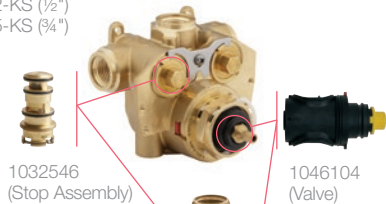

89773 (Diverter for K-305)

Thermostatic Valves

Controls water temperature only. Does not turn water on or off.

Current

K-2972-KS (1/2")
K-2975-KS (3/4")

1032546 (Stop Assembly)

1046104 (Valve)

Prior to 2012