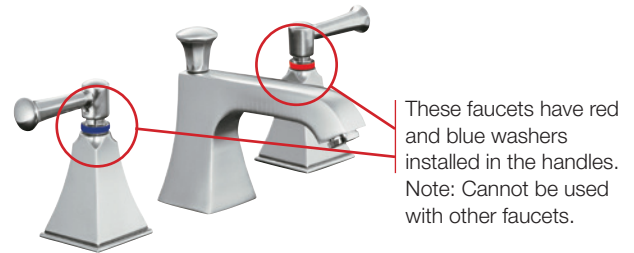

Deck-Mount Bath Faucet Trim

Memoirs faucets can be ordered with red and blue washers.