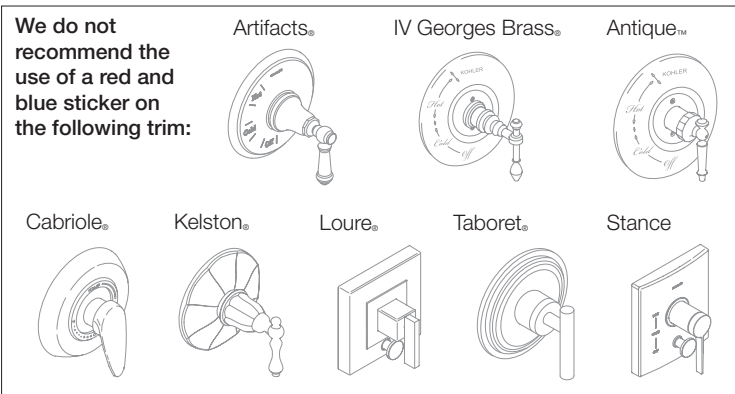

Red/Blue Indexing

Please contact your customer service representative to obtain products with red/blue indexing.