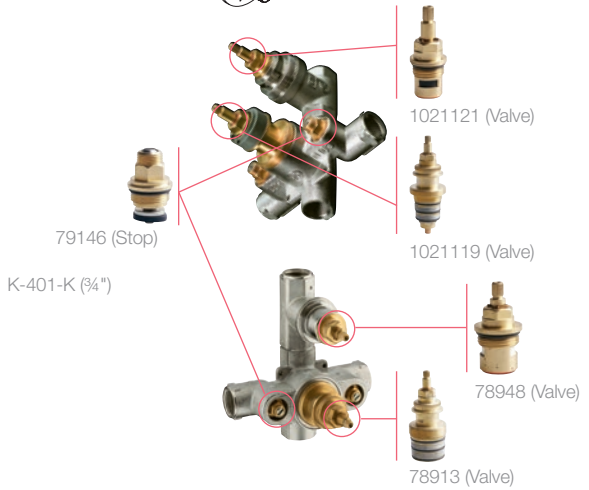

Prior to 2006

K-404-K (1/2")

Used with MasterShower® trim only