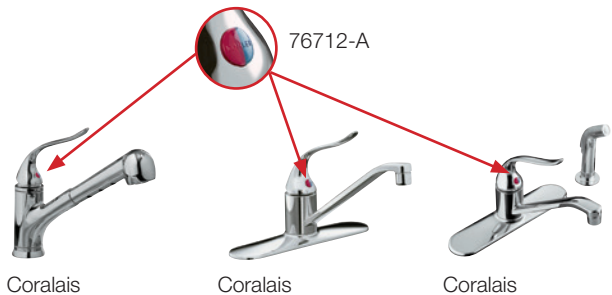

Coralais[®] and Purist[®] faucets can be ordered with red and blue plug buttons. July[™] faucet has red and blue indexing dots on the top of the handle.

Centerset Faucets

Coralais, Memoirs[®] and Forté[®] faucets can be ordered with red and blue washers.

Widespread Faucets

The following faucets can be ordered with red and blue washers. See Price Book for SKU listing.

Stickers for Widespread Faucets:
1247130 (Red)
1247131 (Blue)

Bath and Shower Trim

Coralais and Memoirs faucets can be ordered with red and blue indexing already applied. See Price Book for SKU listing.

Deck-Mount Bath Faucet Trim

Memoirs faucets can be ordered with red and blue washers.

Kitchen Sink Faucets

Coralais faucets can be ordered with red and blue indexing. See Price Book for SKU listing.

Red/Blue Indexing

Only the faucets listed can be ordered with red and blue indexing options.

Most single-handle faucets can have the red and blue sticker added. The sticker should be placed near the handle as shown.

1141978