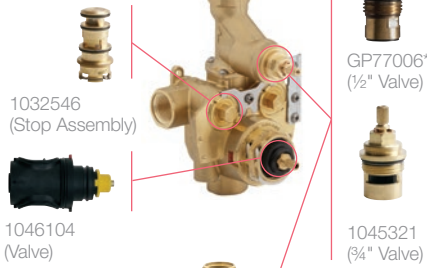

Stacked Thermostatic Valves With Volume Control

Current

K-2973-KS (1/2")
K-2976-KS (3/4")