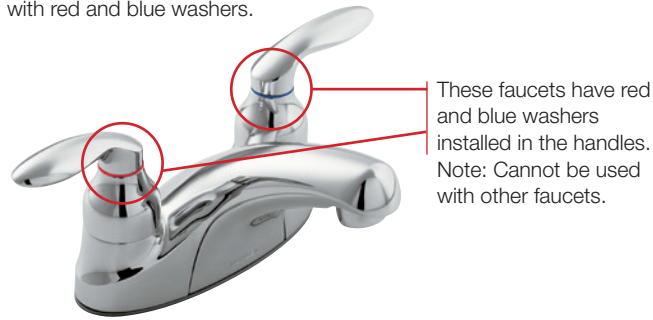

Commercial Faucets

(H) = Hot (C) = Cold *Include the color or finish code after the part number when ordering.

Red/Blue Indexing

Only the faucets listed can be ordered with red and blue indexing.

Single-Handle Faucets

Coralais[®] and Purist[®] faucets can be ordered with red and blue plug buttons. July[™] faucet has red and blue indexing dots on the top of the handle.

Centerset Faucets

Coralais, Memoirs[®] and Forté[®] faucets can be ordered with red and blue washers.