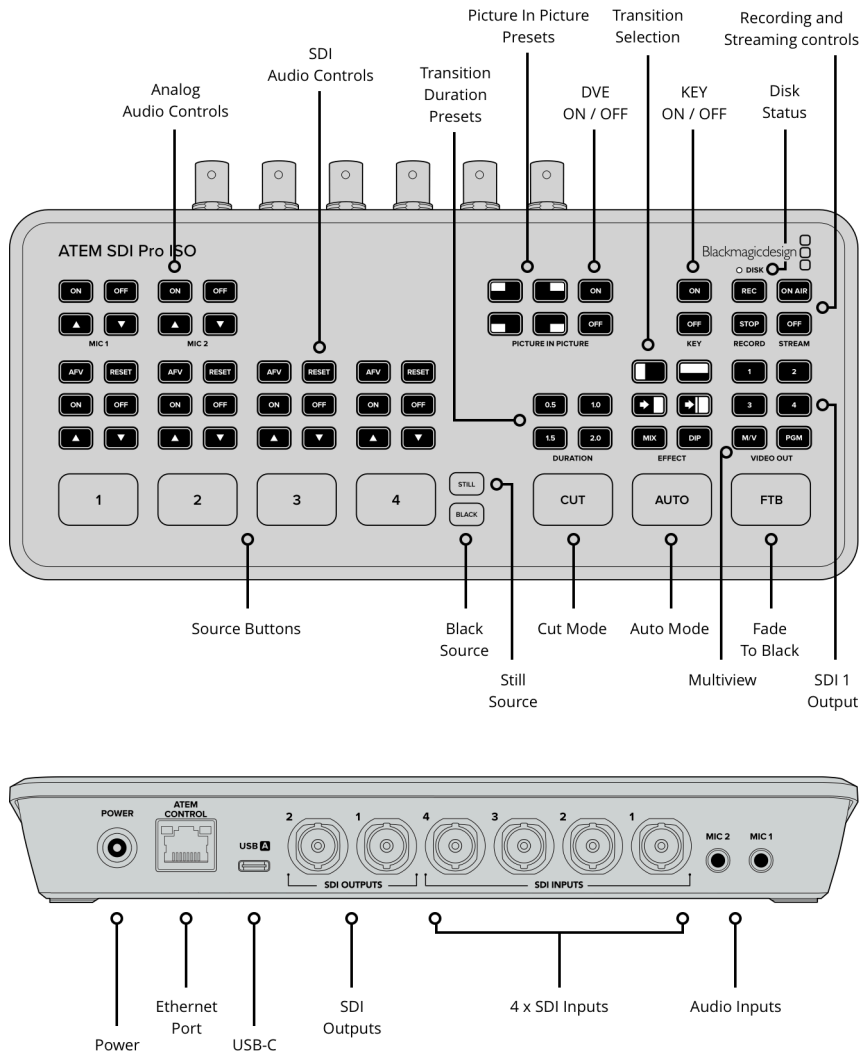

Standards

HD Video Input Standards

720p50, 720p59.94, 720p60
1080p23.98, 1080p24, 1080p25,
1080p29.97, 1080p30, 1080p50,
1080p59.94, 1080p60
1080i50, 1080i59.94, 1080i60

HD Video Output Standards

1080p23.98, 1080p24, 1080p25,
1080p29.97, 1080p30, 1080p50,
1080p59.94, 1080p60

Video Streaming Standards

1080p23.98, 1080p24, 1080p25,
1080p29.97, 1080p30, 1080p50,
1080p59.94, 1080p60

Ultra HD Video Standards

None

Video Sampling

4:2:2 YUV

Color Precision

10-bit

Color Space

Rec 709

Colorspace Conversion

Hardware based real time.