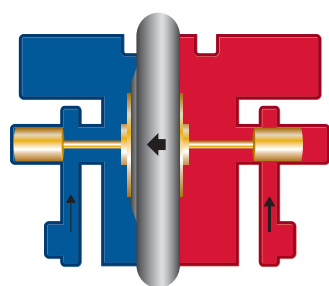

HiFlow Rite-Temp. Pressure-Balancing Valve

The HiFlow Rite-Temp (¾-inch) and Rite-Temp (½-inch) pressure-balancing valves do not require a volume control. One handle controls the flow and temperature. This valve maintains a consistent

temperature, within a range of +/- 3°F, and shuts off automatically if the cold water supply is interrupted. The adjustable high-temperature limit stop provides an extra level of safety.

HiFlow Rite-Temp® Pressure Balancing Valve

*Actual flow rates may vary according to plumbing system setup.

The Rite-Temp Diaphragm is shown above as designed within the valve. Upon change of water pressure, the diaphragm will slide to the left or right and sustain the flow of incoming water.