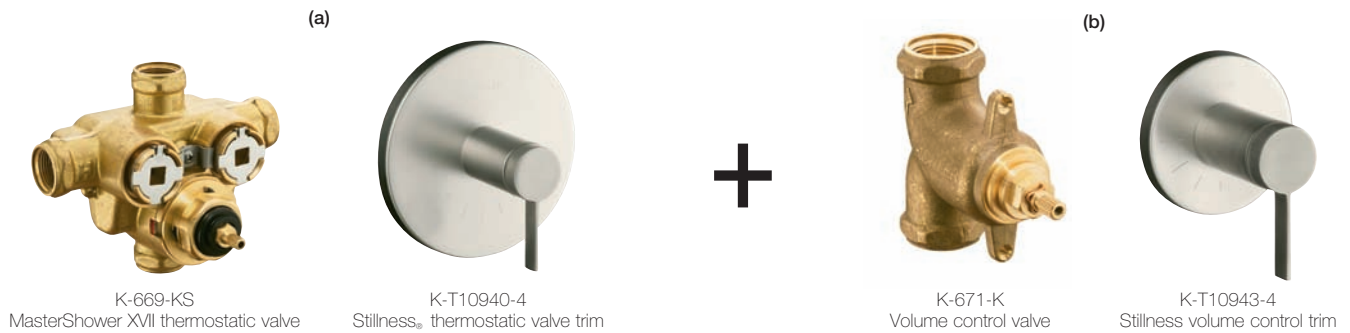

*Actual flow rates may vary according to plumbing system setup.

The Rite-Temp Diaphragm is shown above as designed within the valve. Upon change of water pressure, the diaphragm will slide to the left or right and sustain the flow of incoming water.

When cold water pressure drops, diaphragm system adjusts to increase incoming cold water and decrease incoming hot water.

When hot water pressure drops, diaphragm system adjusts to increase incoming hot water and decrease incoming cold water.

MasterShower® XVII Thermostatic Valve⁺ Setup

A KOHLER® thermostatic mixing valve controls the temperature **(a)**. A separate volume control valve controls the flow **(b)**. A simple concept that gives the user total control over the shower environment. Set the temperature and it stays there, automatically adjusting to changes in pressure and incoming water temperature. These

thermostatic valves deliver 17 gallons of water per minute, and their patented shuttle delivers precise, consistent temperature control at the full range of flow rates. KOHLER volume control valves allows the user to control the flow of each individual outlet (showerhead, handshower, bodysprays).