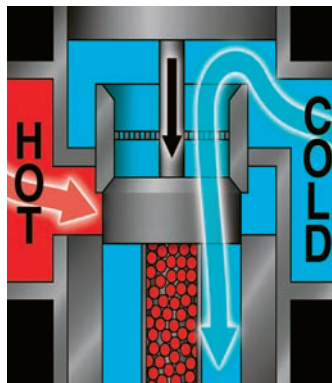

MasterShower® XVII Thermostatic Valve

*Actual flow rates may vary according to plumbing system setup.

*Actual flow rates may vary according to plumbing system setup.

Under Normal Conditions

- Hot and cold water are mixed to achieve the desired temperature

When Cold Water Pressure Drops

- Temperature of the water rises slightly
- Wax element is heated
- Resulting expansion of the wax moves the shuttle down
- Flow of water into the valve is reduced
- Temperature is quickly restored to a comfortable level