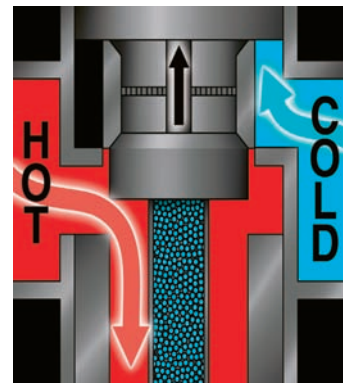

MasterShower® XVII Thermostatic Valve

*Actual flow rates may vary according to plumbing system setup.

*Actual flow rates may vary according to plumbing system setup.

Under Normal Conditions

- Hot and cold water are mixed to achieve the desired temperature

When Cold Water Pressure Drops

- Temperature of the water rises slightly
- Wax element is heated
- Resulting expansion of the wax moves the shuttle down
- Flow of water into the valve is reduced
- Temperature is quickly restored to a comfortable level