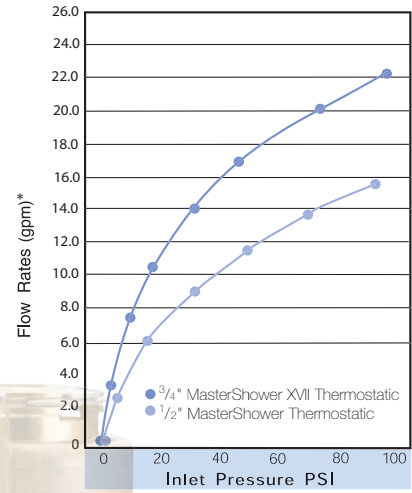

*K-joints are not available on 300-series or 400-series valves.

**Available if needed at KOHLER.com/serviceparts

MasterShower® XVII Thermostatic and Stacked Thermostatic Valves

A KOHLER® thermostatic mixing valve controls the temperature. A separate volume control valve manages the flow – a simple concept that gives the user total control over the shower environment. These thermostatic valves can run up to seven components at once using a ¾-inch pipe, and their innovative shuttle design delivers precise, consistent temperature control at the full range of flow rates. Both the thermostatic and stacked thermostatic valves have a 104°F factory-calibrated comfort setting for safety and

MasterShower® XVII Thermostatic Valve

*Actual flow rates may vary according to plumbing system setup.

*Actual flow rates may vary according to plumbing system setup.

Under Normal Conditions

- Hot and cold water are mixed to achieve the desired temperature