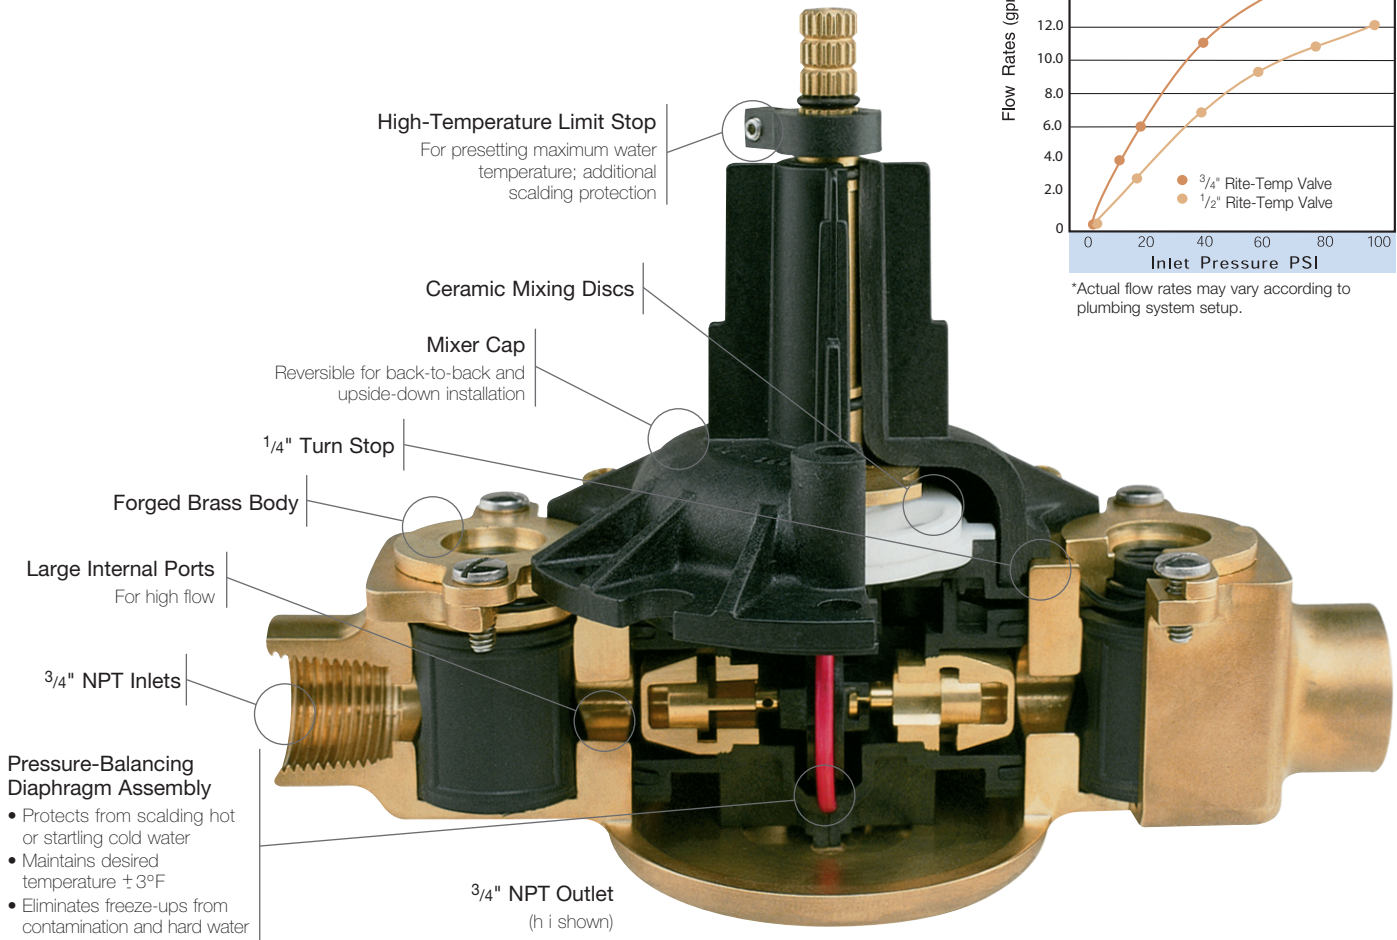

When Hot Water Pressure Drops

- Temperature of the water drops slightly
- Wax element is cooled
- Resulting contraction of the wax moves the shuttle up
- Flow of water into the valve is reduced
- Temperature is quickly restored to a comfortable level

HiFlow Rite-Temp. Pressure-Balancing Valve

The HiFlow Rite-Temp (¾-inch) and Rite-Temp (½-inch) pressure-balancing valves do not require a volume control. One handle controls the flow and temperature. This valve maintains a consistent

temperature, within a range of +/- 3°F, and shuts off automatically if the cold water supply is interrupted. The adjustable high-temperature limit stop provides an extra level of safety.

HiFlow Rite-Temp® Pressure Balancing Valve

*Actual flow rates may vary according to plumbing system setup.

The Rite-Temp Diaphragm is shown above as designed within the valve. Upon change of water pressure, the diaphragm will slide to the left or right and sustain the flow of incoming water.