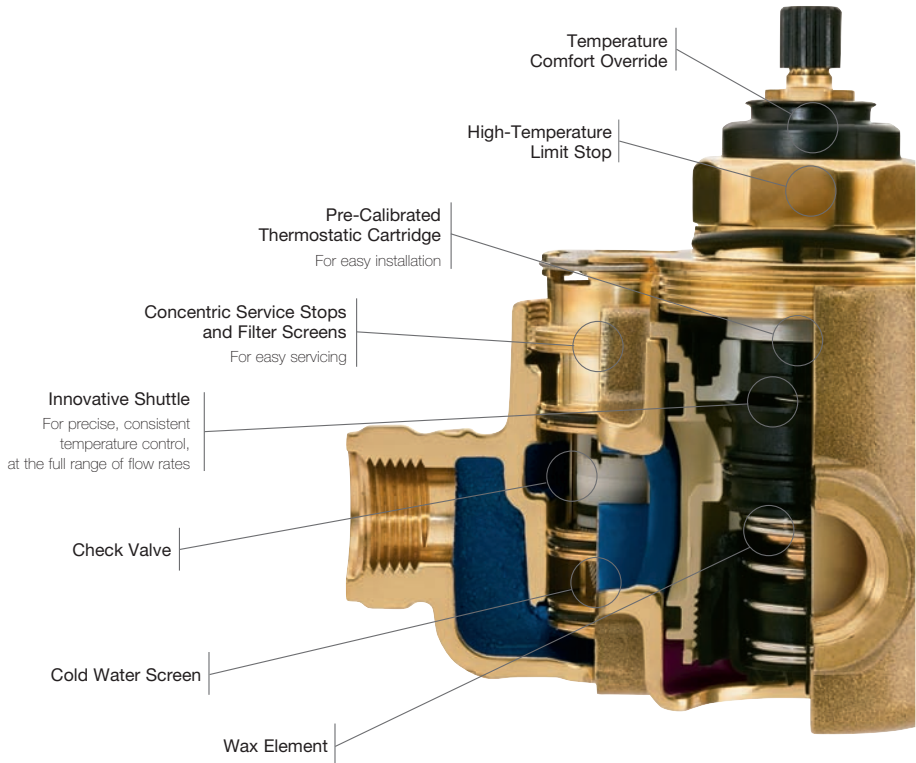

MasterShower® XVII Thermostatic Valve

*Actual flow rates may vary according to plumbing system setup.