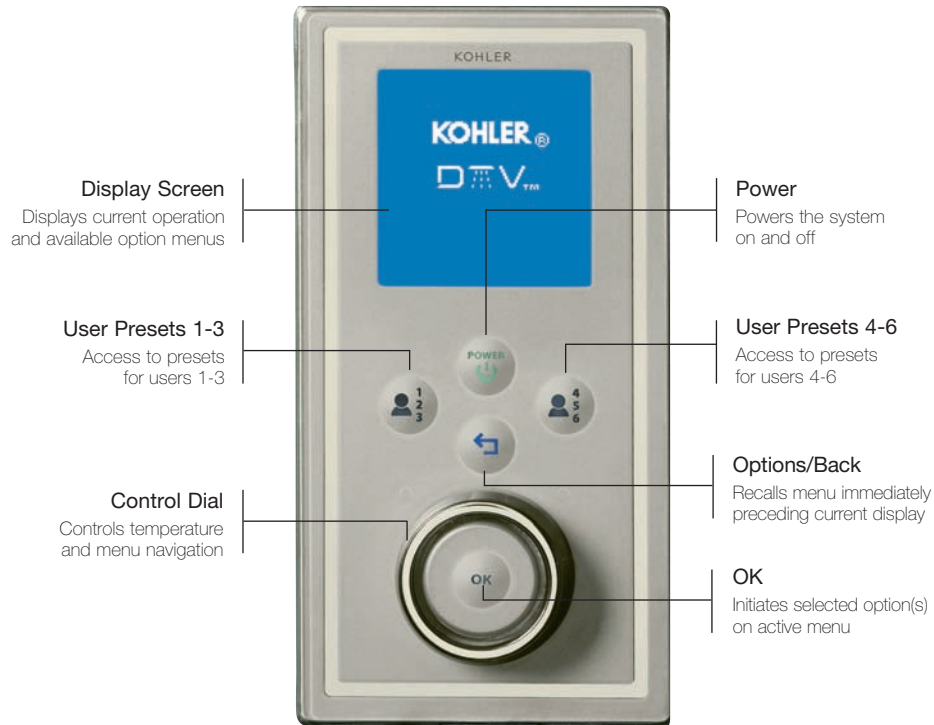

Digital Soft-Touch Interface

Removable magnetic control dial allows users to easily clean the one-piece sealed interface.

DTV™ II Screen Samples

Shower Screens

Lighting Screens

Music Screens

Steam Screens