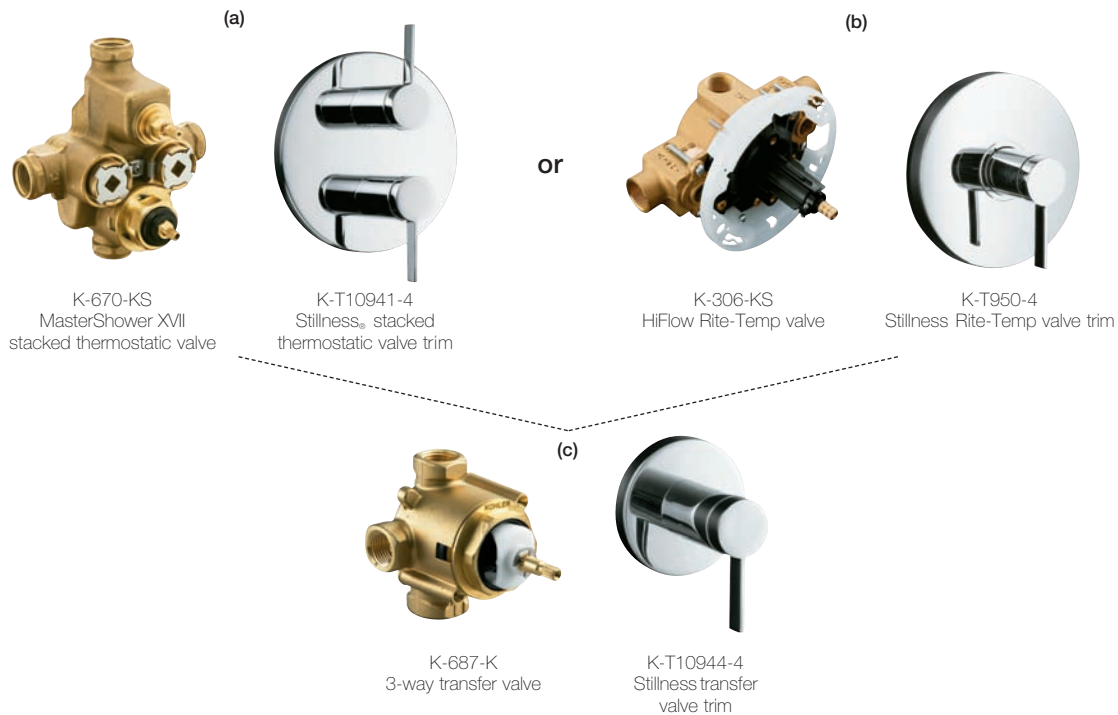

MasterShower® XVII Thermostatic Valve⁺ Setup

A KOHLER® thermostatic mixing valve controls the temperature **(a)**. A separate volume control valve controls the flow **(b)**. A simple concept that gives the user total control over the shower environment. Set the temperature and it stays there, automatically adjusting to changes in pressure and incoming water temperature. These

thermostatic valves deliver 17 gallons of water per minute, and their patented shuttle delivers precise, consistent temperature control at the full range of flow rates. KOHLER volume control valves allows the user to control the flow of each individual outlet (showerhead, handshower, bodysprays).

⁺A volume control valve is required to operate the MasterShower XVII thermostatic valve.

MasterShower® XVII Stacked Thermostatic Valve or HiFlow Rite-Temp® Pressure-Balancing Valve Setup

This arrangement allows you to choose between a **(a)** MasterShower XVII stacked thermostatic valve or a HiFlow Rite-Temp pressure-balancing valve **(b)** to control both temperature and volume. The stacked thermostatic valve allows the user to set and maintain a desired temperature while controlling volume separately. For the Rite-Temp valve, one handle controls both the volume and the temperature. After choosing

between these two valves, all you need is a 3-way transfer valve **(c)**. Used in conjunction with either the MasterShower XVII stacked thermostatic or the HiFlow Rite-Temp valve, the 3-way transfer valve allows you to put the water exactly where you want it. Just turn the handle and choose from six different outputs. You can combine showerheads with bodysprays or handshowers with fixed showerheads. The choice is yours.