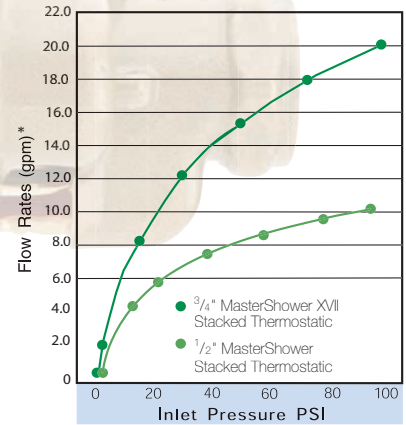

*K-joints are not available on 300-series or 400-series valves.

**Available if needed at KOHLER.com/serviceparts

MasterShower® XVII Thermostatic and Stacked Thermostatic Valves

A KOHLER® thermostatic mixing valve controls the temperature. A separate volume control valve manages the flow – a simple concept that gives the user total control over the shower environment. These thermostatic valves can run up to seven components at once using a ¾-inch pipe, and their innovative shuttle design delivers precise, consistent temperature control at the full range of flow rates. Both the thermostatic and stacked thermostatic valves have a 104°F factory-calibrated comfort setting for safety and

a high-temperature limit stop for those who want a slightly higher temperature, up to a maximum of 120°F. The stacked thermostatic valve offers the same ease of control over temperature and volume, and the same safety features as the MasterShower XVII thermostatic valve, but because the valves are housed together, a clean, simple look is created in the shower enclosure. Everything is right there in one easy-to-use valve trim assembly.

MasterShower® XVII Thermostatic Valve

*Actual flow rates may vary according to plumbing system setup.

*Actual flow rates may vary according to plumbing system setup.

Under Normal Conditions

- Hot and cold water are mixed to achieve the desired temperature