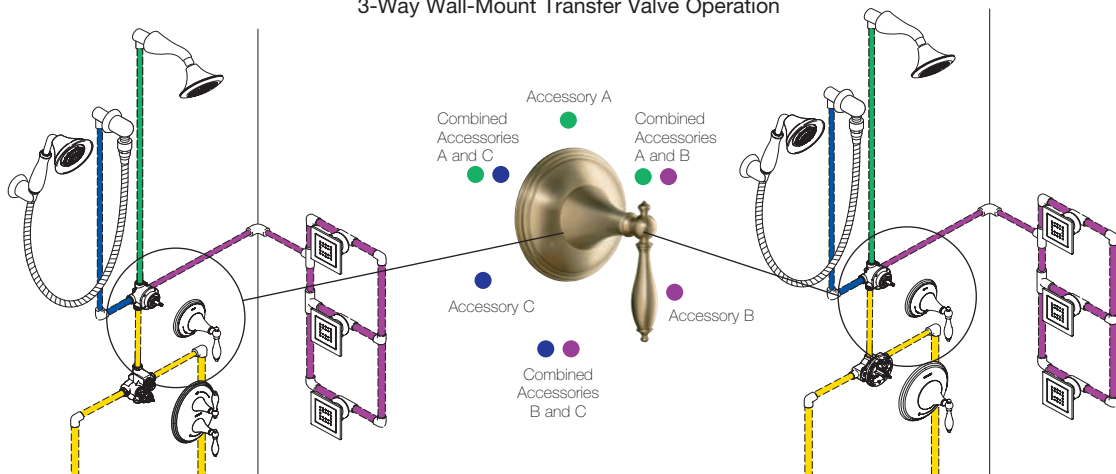

thermostatic valves deliver 17 gallons of water per minute, and their patented shuttle delivers precise, consistent temperature control at the full range of flow rates. KOHLER volume control valves allows the user to control the flow of each individual outlet (showerhead, handshower, bodysprays).

⁺A volume control valve is required to operate the MasterShower XVII thermostatic valve.

MasterShower® XVII Stacked Thermostatic Valve or HiFlow Rite-Temp® Pressure-Balancing Valve Setup

This arrangement allows you to choose between a **(a)** MasterShower XVII stacked thermostatic valve or a HiFlow Rite-Temp pressure-balancing valve **(b)** to control both temperature and volume. The stacked thermostatic valve allows the user to set and maintain a desired temperature while controlling volume separately. For the Rite-Temp valve, one handle controls both the volume and the temperature. After choosing

between these two valves, all you need is a 3-way transfer valve **(c)**. Used in conjunction with either the MasterShower XVII stacked thermostatic or the HiFlow Rite-Temp valve, the 3-way transfer valve allows you to put the water exactly where you want it. Just turn the handle and choose from six different outputs. You can combine showerheads with bodysprays or handshowers with fixed showerheads. The choice is yours.

3-Way Wall-Mount Transfer Valve Operation

A transfer valve is not required to operate a pressure-balancing or stacked thermostatic valve. It is recommended only for controlling outputs in multiple component showers employing those mixing valves.