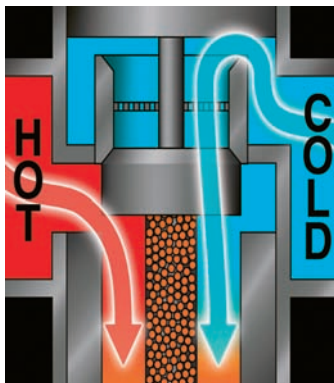

a high-temperature limit stop for those who want a slightly higher temperature, up to a maximum of 120°F. The stacked thermostatic valve offers the same ease of control over temperature and volume, and the same safety features as the MasterShower XVII thermostatic valve, but because the valves are housed together, a clean, simple look is created in the shower enclosure. Everything is right there in one easy-to-use valve trim assembly.

MasterShower® XVII Thermostatic Valve

*Actual flow rates may vary according to plumbing system setup.

*Actual flow rates may vary according to plumbing system setup.

Under Normal Conditions

- Hot and cold water are mixed to achieve the desired temperature