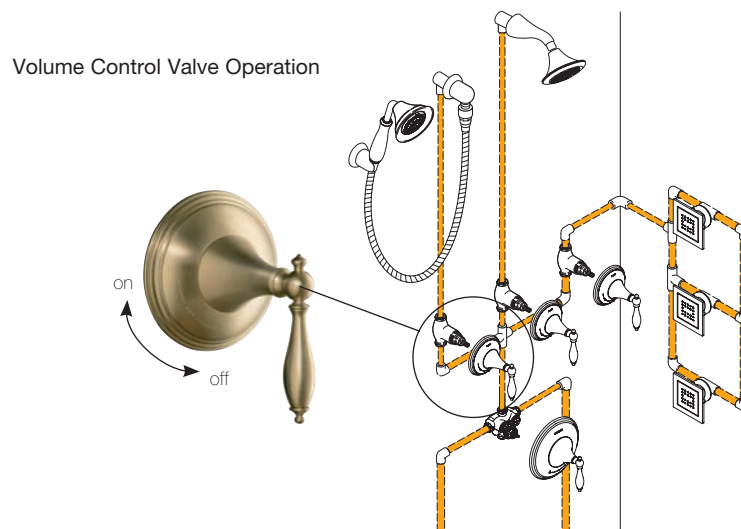

*Actual flow rates may vary according to plumbing system setup.

The Rite-Temp Diaphragm is shown above as designed within the valve. Upon change of water pressure, the diaphragm will slide to the left or right and sustain the flow of incoming water.

When cold water pressure drops, diaphragm system adjusts to increase incoming cold water and decrease incoming hot water.

When hot water pressure drops, diaphragm system adjusts to increase incoming hot water and decrease incoming cold water.

MasterShower® XVII Thermostatic Valve⁺ Setup

A KOHLER® thermostatic mixing valve controls the temperature **(a)**. A separate volume control valve controls the flow **(b)**. A simple concept that gives the user total control over the shower environment. Set the temperature and it stays there, automatically adjusting to changes in pressure and incoming water temperature. These

thermostatic valves deliver 17 gallons of water per minute, and their patented shuttle delivers precise, consistent temperature control at the full range of flow rates. KOHLER volume control valves allows the user to control the flow of each individual outlet (showerhead, handshower, bodysprays).