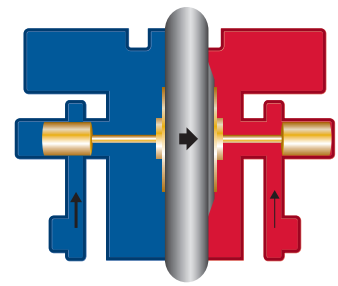

When hot water pressure drops, diaphragm system adjusts to increase incoming hot water and decrease incoming cold water.