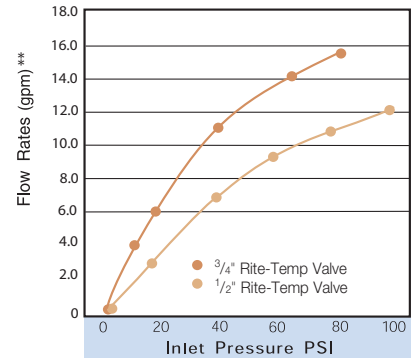

HiFlow Rite-Temp® Pressure Balancing Valve

*Actual flow rates may vary according to plumbing system setup.