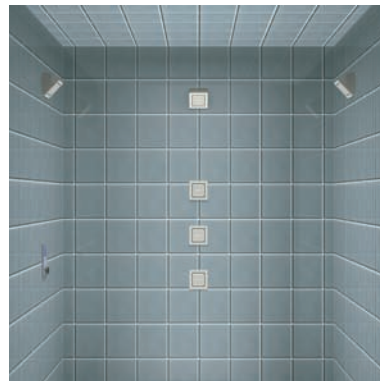

More Choices. Easier Installation.

Kohler has developed a custom shower system that has proved to be very effective in satisfying a range of customer needs. Below are six thoughtfully conceived configurations, each designed to simplify and accelerate specification and installation. Of

course, we're more than happy to help you develop one-of-a-kind shower configurations as well, based on your space, your needs and your personal showering preferences. Kohler offers nearly unlimited options. And the DTV™ platform fits them all.

Surround

*Visit KOHLER.com/customshowering for more configurations.