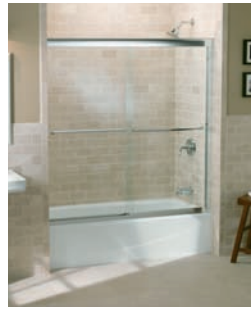

Fluence® frameless bypass shower door
K-702208-L-SHP

Devonshire® 3/8" thick glass bypass
bath door
K-704411-L-SHP

Portrait® 3/8" thick glass bypass
bath door
K-702101-L-SHP

Bypass

- Bypass doors often used for bath and large shower applications
- Two panels overlap and slide back and forth
- Fits bath openings up to 60" and shower openings from 48" to 60"
- Select models available with 3/8" glass