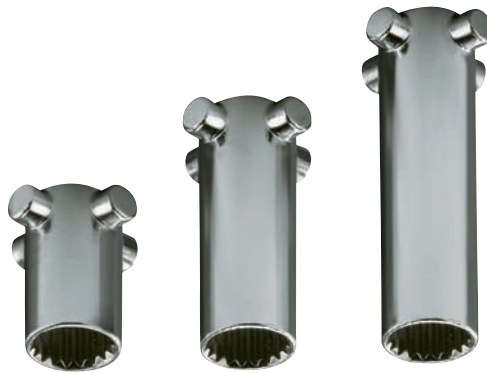

K-Joints* by Kohler

As important as performance is to today's shower, appearance is often what leaves the most lasting impression. Even the slightest imperfection in a valve rough-in can leave the homeowner staring at a shower with unusually tall, short or even crooked handles.

Enter the K-joint, Kohler's innovative solution to out-of-spec valve installations. The exclusive, patent-pending K-joint compensates for behind-the-wall variability, such as out-of-square and deep rough-in installations, without compromising the appearance of the trim.

Three sizes ... easy and convenient

All three K-joints are included with KOHLER® thermostatic, transfer and volume control trim and also are available as service parts:
1/2" K-1030840-BC*, 7/8" K-1031782-BC, 1 3/8" K-1032871-BC, 1 7/8" K-1032872-BC.