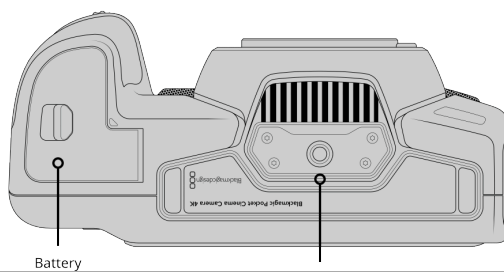

Controls

Touchscreen menus on 5 inch screen. 1 x Power Switch, 1 x Record Button, 1 x Stills Button, 1 x Scroll Wheel with push integrated into handgrip, 1 x ISO Button, 1 x White Balance, 1 x Shutter Button, 3 x software configurable Fn buttons, 1 x IRIS Button, 1 x Focus Button, 1 x High Frame Rate (HFR) Button, 1 x Zoom Button, 1 x Menu Button and 1 x Playback Button.

Connections

Total Video Inputs

None.

Total Video Outputs

1 x HDMI up to 1080p60

Analog Audio Inputs

1 x mini XLR analog switchable between mic with phantom power support and line level (up to +14dBu).
1 x 3.5mm Stereo Input. Can also be used for Timecode input.

Analog Audio Outputs

1 x 3.5mm headphone jack.

Computer Interface

USB Type-C for external drive recording, PTP camera control and software updates.

Audio

Microphone

Integrated stereo microphone.

Built in Speaker