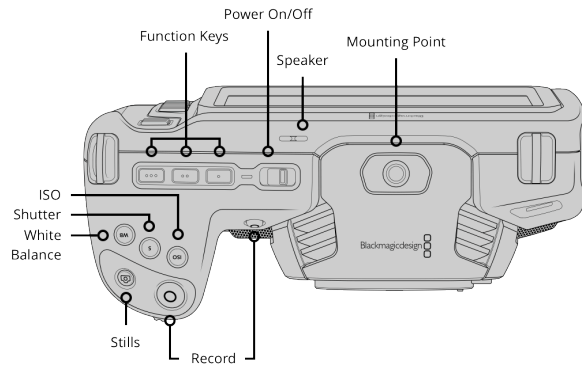

Controls

Touchscreen menus on 5 inch screen. 1 x Power Switch, 1 x Record Button, 1 x Stills Button, 1 x Scroll Wheel with push integrated into handgrip, 1 x ISO Button, 1 x White Balance, 1 x Shutter Button, 3 x software configurable Fn buttons, 1 x IRIS Button, 1 x Focus Button, 1 x High Frame Rate (HFR) Button, 1 x Zoom Button, 1 x Menu Button and 1 x Playback Button.

Connections

Total Video Inputs

None.

Total Video Outputs

1 x HDMI up to 1080p60

Analog Audio Inputs

1 x mini XLR analog switchable between mic with phantom power support and line level (up to +14dBu).
1 x 3.5mm Stereo Input. Can also be used for Timecode input.

Analog Audio Outputs

1 x 3.5mm headphone jack.

Computer Interface

USB Type-C for external drive recording, PTP camera control and software updates.

Audio

Microphone

Integrated stereo microphone.

Built in Speaker