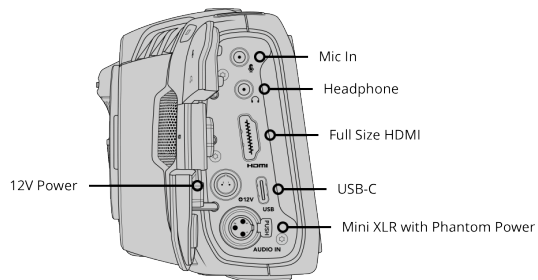

Controls

Touchscreen menus on 5 inch screen. 1 x Power Switch, 1 x Record Button, 1 x Stills Button, 1 x Scroll Wheel with push integrated into handgrip, 1 x ISO Button, 1 x White Balance, 1 x Shutter Button, 3 x software configurable Fn buttons, 1 x IRIS Button, 1 x Focus Button, 1 x High Frame Rate (HFR) Button, 1 x Zoom Button, 1 x Menu Button and 1 x Playback Button.

Connections

Total Video Inputs

None.

Total Video Outputs

1 x HDMI up to 1080p60

Analog Audio Inputs

1 x mini XLR analog switchable between mic with phantom power support and line level (up to +14dBu).
1 x 3.5mm Stereo Input. Can also be used for Timecode input.

Analog Audio Outputs

1 x 3.5mm headphone jack.

Computer Interface

USB Type-C for external drive recording, PTP camera control and software updates.

Audio

Microphone

Integrated stereo microphone.

Built in Speaker