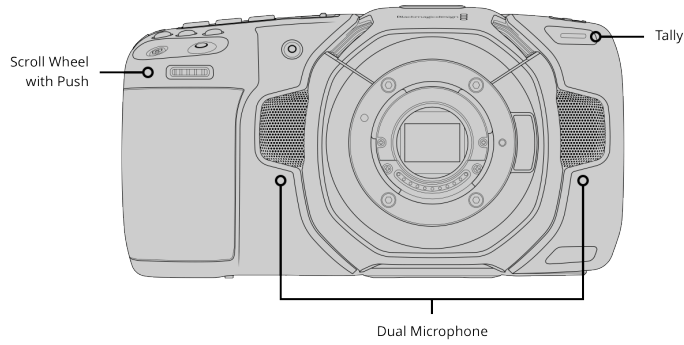

Controls

Touchscreen menus on 5 inch screen. 1 x Power Switch, 1 x Record Button, 1 x Stills Button, 1 x Scroll Wheel with push integrated into handgrip, 1 x ISO Button, 1 x White Balance, 1 x Shutter Button, 3 x software configurable Fn buttons, 1 x IRIS Button, 1 x Focus Button, 1 x High Frame Rate (HFR) Button, 1 x Zoom Button, 1 x Menu Button and 1 x Playback Button.

Connections

Total Video Inputs

None.

Total Video Outputs

1 x HDMI up to 1080p60

Analog Audio Inputs

1 x mini XLR analog switchable between mic with phantom power support and line level (up to +14dBu).
1 x 3.5mm Stereo Input. Can also be used for Timecode input.

Analog Audio Outputs

1 x 3.5mm headphone jack.

Computer Interface

USB Type-C for external drive recording, PTP camera control and software updates.

Audio

Microphone

Integrated stereo microphone.

Built in Speaker