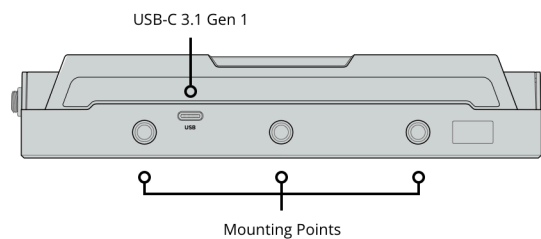

7 Inch 1920 x 1200
High Brightness Touchscreen