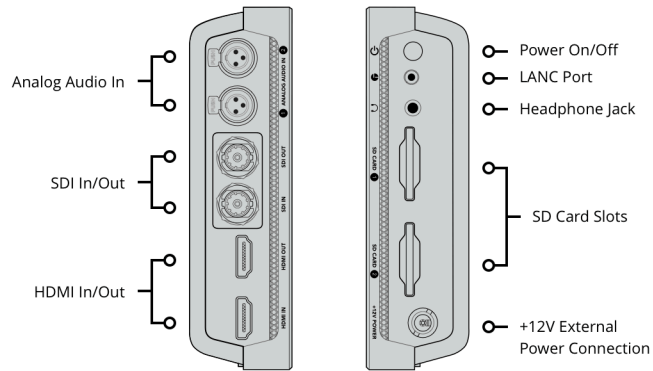

1 x 2.5mm LANC for Record Start and Stop.

SD Interface

Dual UHS-II SD slots

Storage Type

Removable SDXC UHS-II, SDXC UHS-I and SDHC UHS-I SD cards. Supports DS, HS, SDR12, SDR25, DDR50, SDR50 and SDR104 SD cards.

Computer Interface

1 x USB Type-C 3.1 Gen 1 for external drive recording, webcam out, initial setup, software updates and Video Assist Utility software control.

7 Inch 1920 x 1200
High Brightness Touchscreen