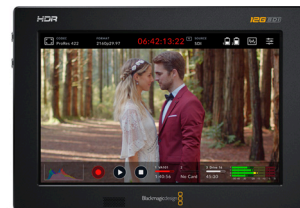

Blackmagic Video Assist 7" 12G HDR

\$995

Blackmagic Video Assist 7" 12G HDR adds professional monitoring and recording to any SDI or HDMI camera in all HD, Ultra HD, 2K and 4K DCI formats! The super bright 2500nit 7 inch HDR monitor supports 3D LUTs and features professional scopes along with powerful focus assist and exposure tools that help you accurately set focus, exposure and frame shots. Dual built in SD card recorders save files from any camera in 10-bit 4:2:2 ProRes or DNx formats. You also get two mini XLR connections with 48V of phantom power and a noise floor of -128dBV for high quality, crystal clear audio recording. Plus, you can start editing immediately because you don't have to convert the files!

Connections

SDI Video Inputs

1

SDI Video Outputs

1

SDI Rates

270Mb, 1.5G, 3G, 6G, 12G.

HDMI 2.0a Video Inputs

1

HDMI 2.0a Video Outputs

1

Analog Audio Inputs

2 x balanced mini XLR with phantom power

Analog Audio Outputs

1 x 3.5 mm headphone jack.

Built in Speaker

Mono

Screen Dimensions

7 inch 1920 x 1200.

Screen Brightness

2500nits

Screen Color

P3 wide color gamut

SDI Audio Inputs