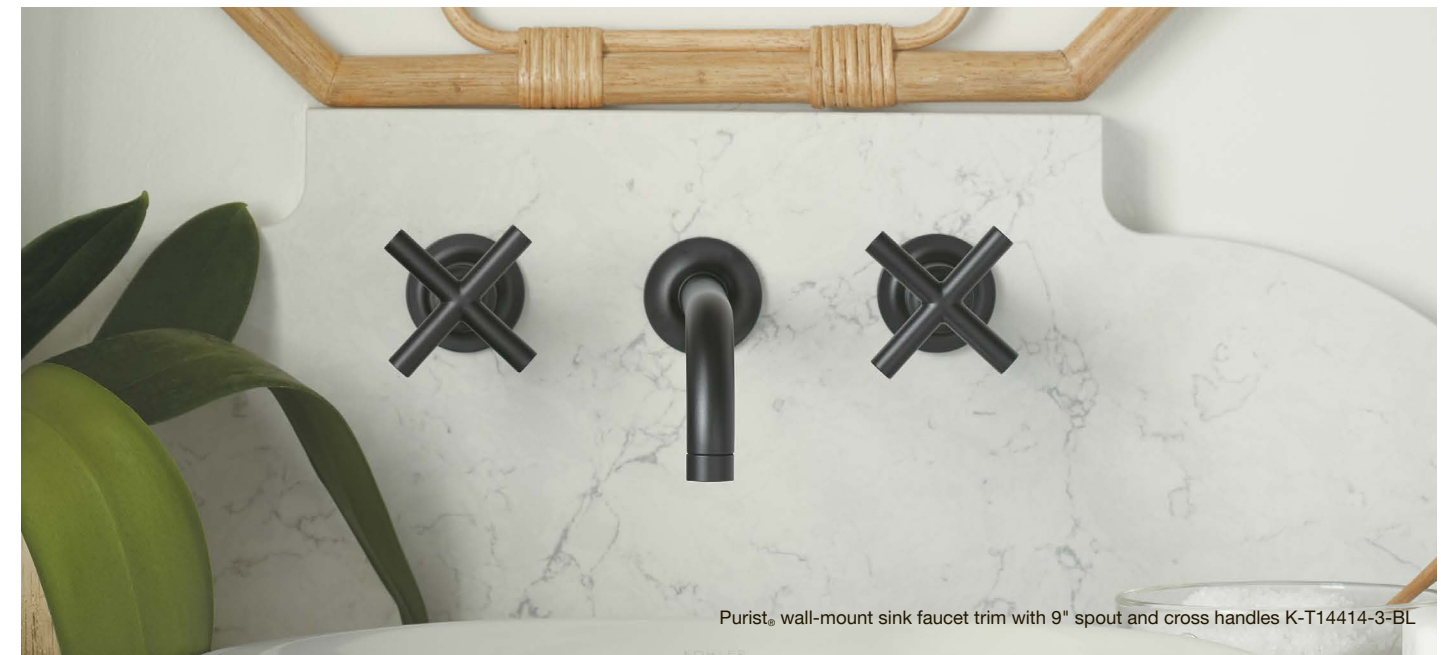

WALL-MOUNT SINK FAUCET TRIM WITH 6" SPOUT AND LEVER HANDLES
K-T14413-4
(Requires valve)

WALL-MOUNT SINK FAUCET TRIM WITH 6" SPOUT AND CROSS HANDLES
K-T144130-3
(Requires valve)

WALL-MOUNT SINK FAUCET TRIM WITH 9" SPOUT AND LEVER HANDLES
K-T14414-4
(Requires valve)

WALL-MOUNT SINK FAUCET TRIM WITH 9" SPOUT AND CROSS HANDLES
K-T14414-3
(Requires valve)

Purist® wall-mount sink faucet trim with 9" spout and cross handles K-T14414-3-BL

PARALLEL™

AVID™

SINGLE-HANDLE SINK FAUCET
K-23472-4 (shown)
SHORT SINGLE-HANDLE SINK FAUCET
K-24804-4