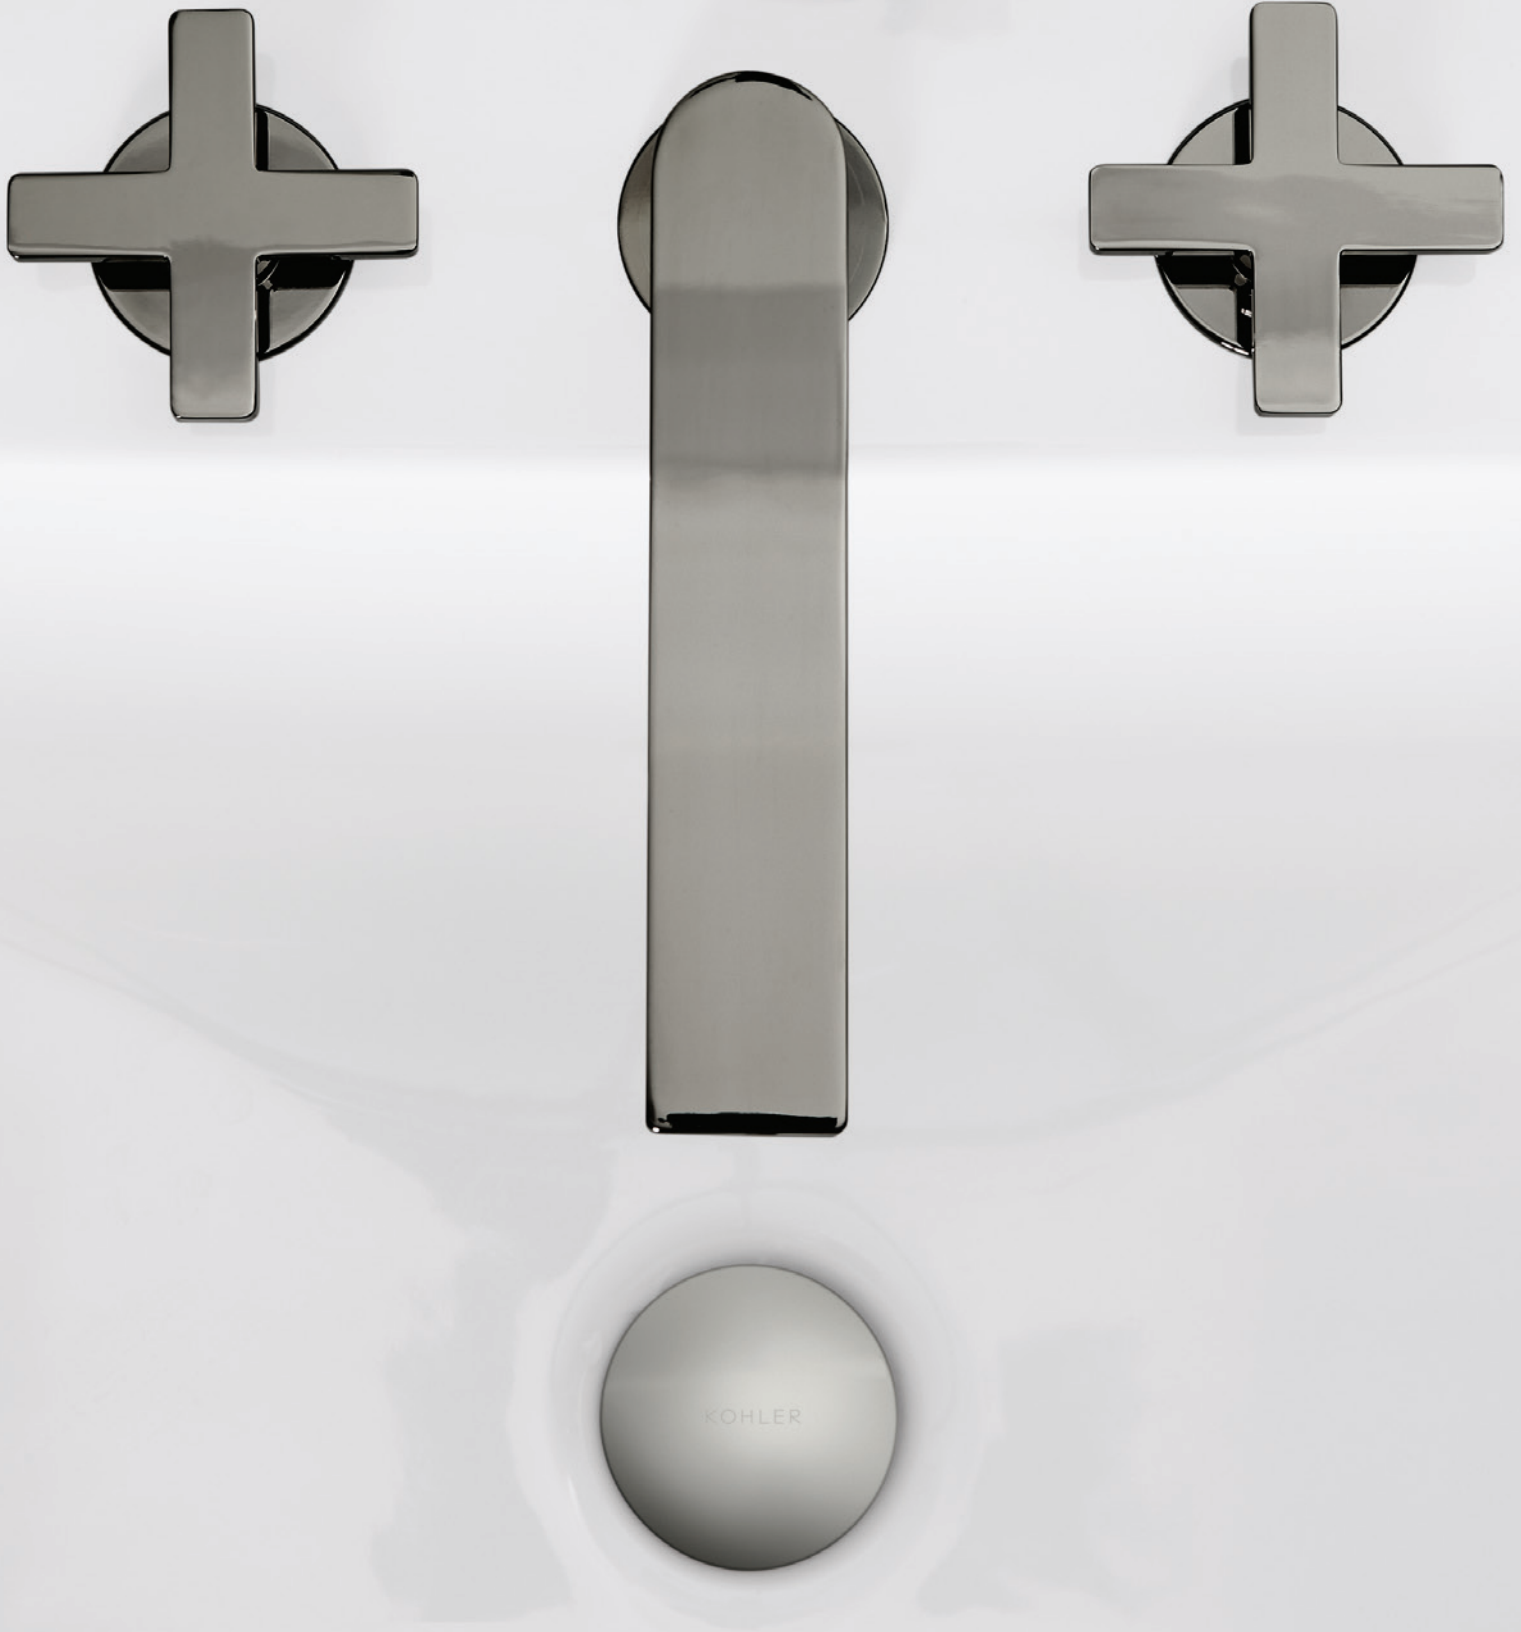

Timeless and deliberate, the Composed™ faucet embodies the beautifully understated elements of minimalist design. By eliminating unnecessary details, the Composed faucet was designed to elicit an emotional response with its stark beauty.

PURE HANDLE

LEVER HANDLE

HEIGHT FLEXIBILITY

Available in three heights, the single-handle faucet provides versatility in a memorable design.

WIDESPREAD FAUCETS

CROSS HANDLES

LEVER HANDLES

SHOWERING

The Composed™ valve trim strikes a balance between simplicity and style. It coordinates with a wide range of KOHLER® showerheads to complete the look of the bathroom.

TITANIUM

Beautifully simple, Vibrant® Titanium finish conveys strength and style with attitude.

Composed™

SINGLE-HANDLE BATHROOM SINK FAUCETS

Single-handle bathroom sink faucet with pure handle
K-73050-7

Tall single-handle bathroom sink faucet with pure handle
K-73159-7

Tower single-handle bathroom sink faucet with pure handle
K-73054-7