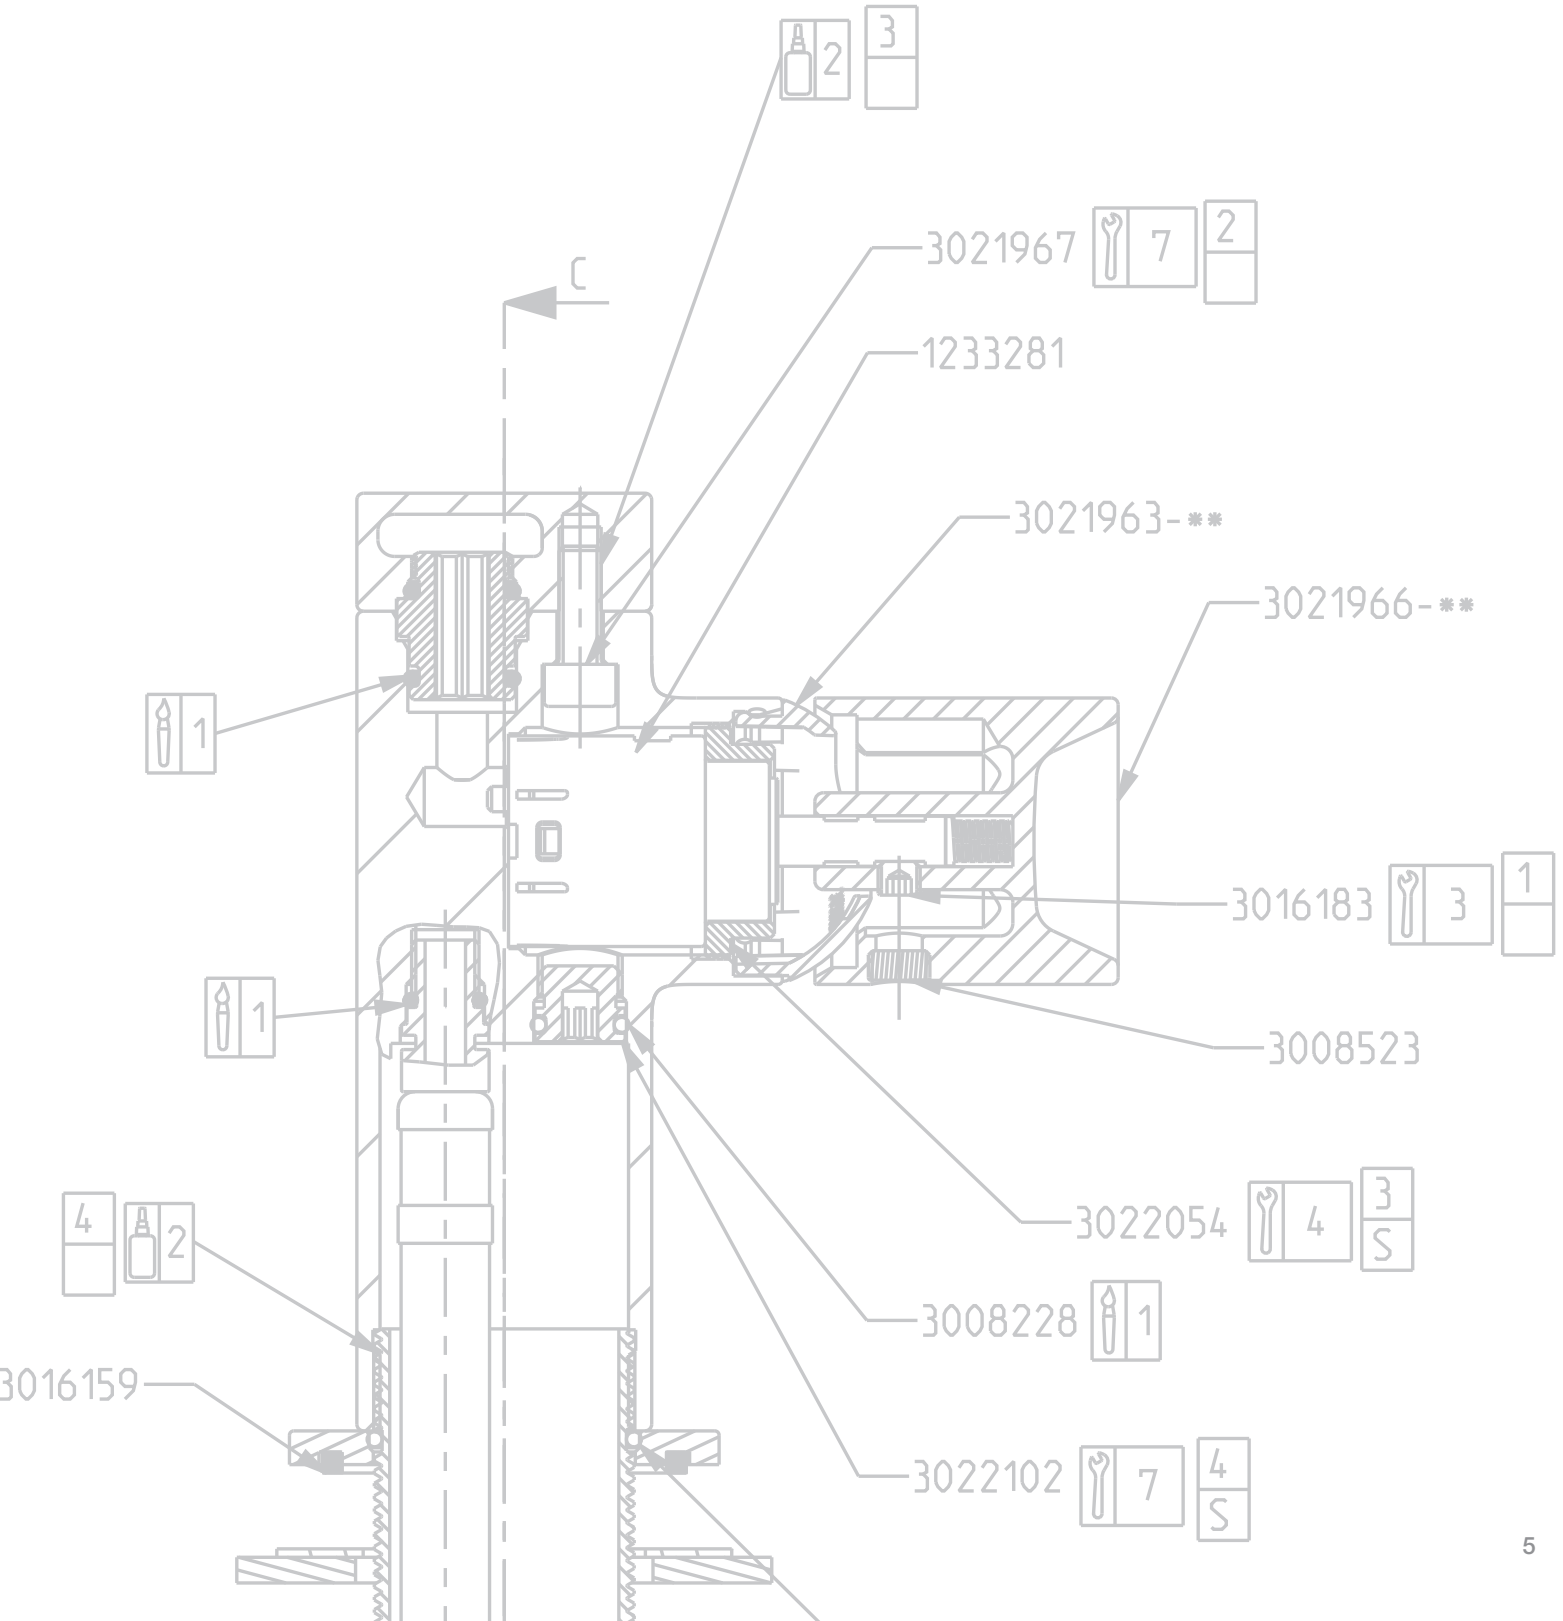

Composed™

DELIGHT IN DETAIL

The Composed™ faucet collection by Kohler is a design stripped of nonessential flourishes. Composed embodies simplicity. Clean. Classic. Quietly confident. It exemplifies refinement among KOHLER® products as it forms an original composition that is at once unique yet comfortably familiar.

Timeless and deliberate, the Composed™ faucet embodies the beautifully understated elements of minimalist design. By eliminating unnecessary details, the Composed faucet was designed to elicit an emotional response with its stark beauty.

PURE HANDLE

LEVER HANDLE

HEIGHT FLEXIBILITY

Available in three heights, the single-handle faucet provides versatility in a memorable design.

WIDESPREAD FAUCETS

CROSS HANDLES

LEVER HANDLES

SHOWERING