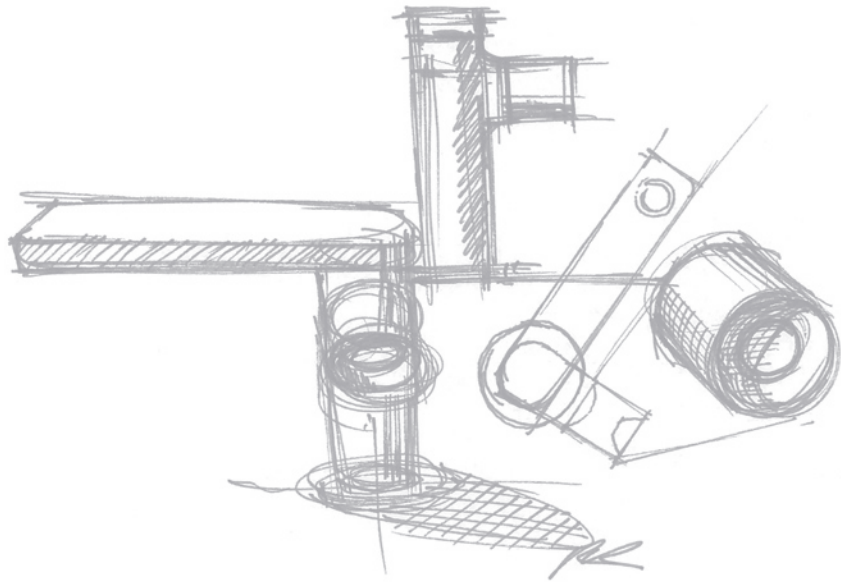

Composed™

DELIGHT IN DETAIL

The Composed™ faucet collection by Kohler is a design stripped of nonessential flourishes. Composed embodies simplicity. Clean. Classic. Quietly confident. It exemplifies refinement among KOHLER® products as it forms an original composition that is at once unique yet comfortably familiar.

Timeless and deliberate, the Composed™ faucet embodies the beautifully understated elements of minimalist design. By eliminating unnecessary details, the Composed faucet was designed to elicit an emotional response with its stark beauty.

PURE HANDLE

LEVER HANDLE

HEIGHT FLEXIBILITY

Available in three heights, the single-handle faucet provides versatility in a memorable design.

WIDESPREAD FAUCETS

CROSS HANDLES

LEVER HANDLES

SHOWERING

The Composed™ valve trim strikes a balance between simplicity and style. It coordinates with a wide range of KOHLER® showerheads to complete the look of the bathroom.

TITANIUM

Beautifully simple, Vibrant® Titanium finish conveys strength and style with attitude.