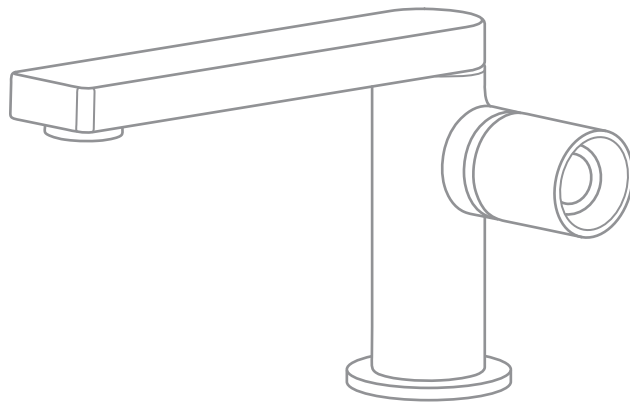

THE BOLD LOOK
OF **KOHLER**®

KOHLER Faucets

Form 16-2017-0516
© 2016 Kohler, Co.
Kohler, Wisconsin 53044
1-800-4-KOHLER
(1-800-456-4537)