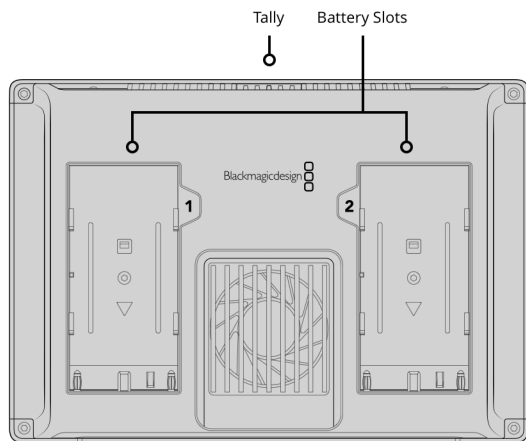

SD Interface

Dual UHS-I SD slots.

Storage Type

SDXC UHS-I and SDHC UHS-I SD cards.

Supports DS, HS, SDR12, SDR25, DDR50, SDR50 and SDR104 SD cards.

Computer Interface

1 x USB Type-C for webcam out, initial setup, software updates and Video Assist Utility software control.