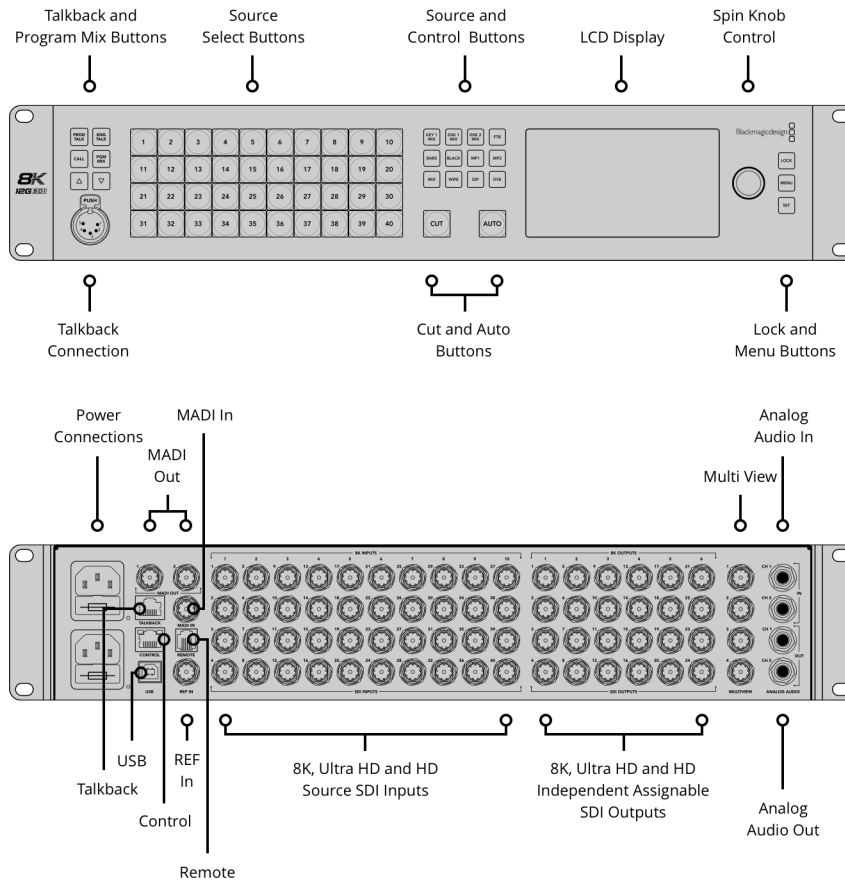

#### Talkback

RJ45 for 3rd party talkback systems.

#### Tally Output

Added via ethernet connection to Blackmagic Design GPI and Tally Interface product. (Not included).

#### Computer Interface

1 x USB 2.0 port.