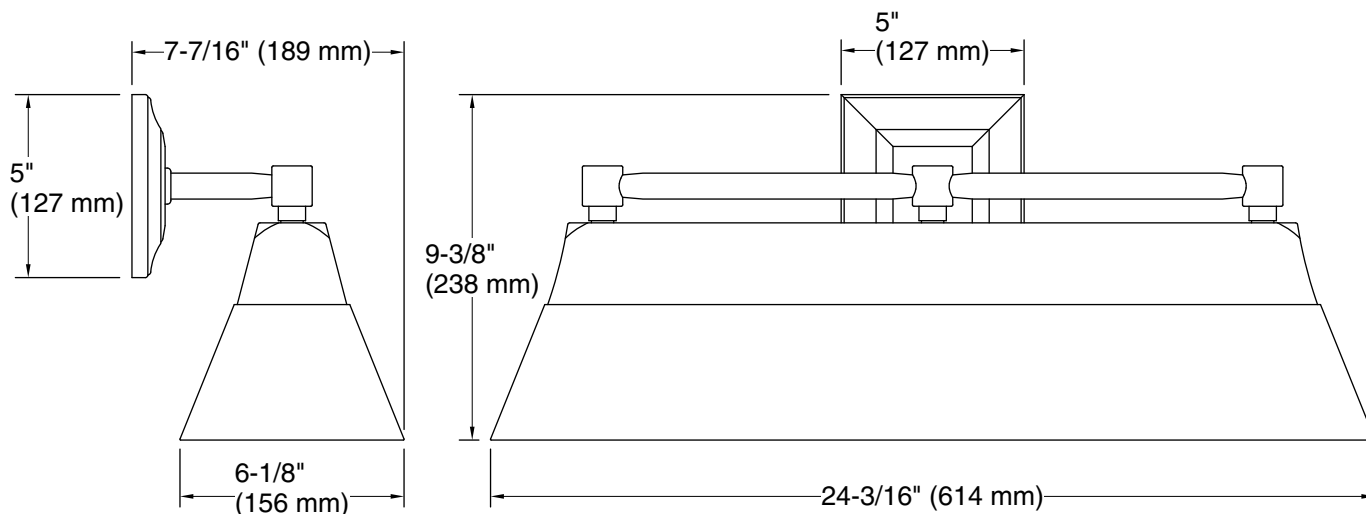

Required Electrical Service

One circuit required.

Lights: 120 V, 60 Hz

Technical Information

All product dimensions are nominal.

Installation Type: Wall-mount

Material: Brass

Number of Lights: 1

Lighting Type: Integrated LED

Number of Shades: 1

Shade Type: Glass - frosted

Electrical component rating: LED: 60 Hz, 23 W, 1100 Lumens, 3000K