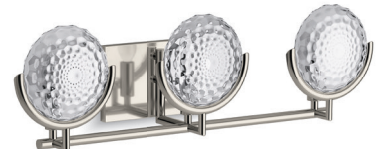

Arendela™ Lighting

Select your fixture, choose your shade, and complete it with the perfect finish for your style and your space.

In the bathroom, consider pairing Arendela lighting with Composed® or Purist® bathroom sink faucets. In the kitchen, consider pairing with Crue® or Tone™ kitchen sink faucets.

01 One-Light Sconce

SKU:
29375-SC01B

DIMENSIONS:
5¾" x 7" x 8⅛" (L x W x H)

SOCKET SIZE:
E12 – Candelabra Base

RECOMMENDED BULB:
B10/11 or G16.5

FINISHES:

02 Two-Light Sconce

SKU:
29376-SC02B

DIMENSIONS:
7⅝" x 17" x 7⅞" (L x W x H)

SOCKET SIZE:
E12 – Candelabra Base

RECOMMENDED BULB:
B10/11 or G16.5

FINISHES:

03 Three-Light Sconce

SKU:
29377-SC03B

DIMENSIONS:
7⅝" x 27" x 7⅞" (L x W x H)

SOCKET SIZE:
E12 – Candelabra Base

RECOMMENDED BULB:
B10/11 or G16.5

FINISHES: