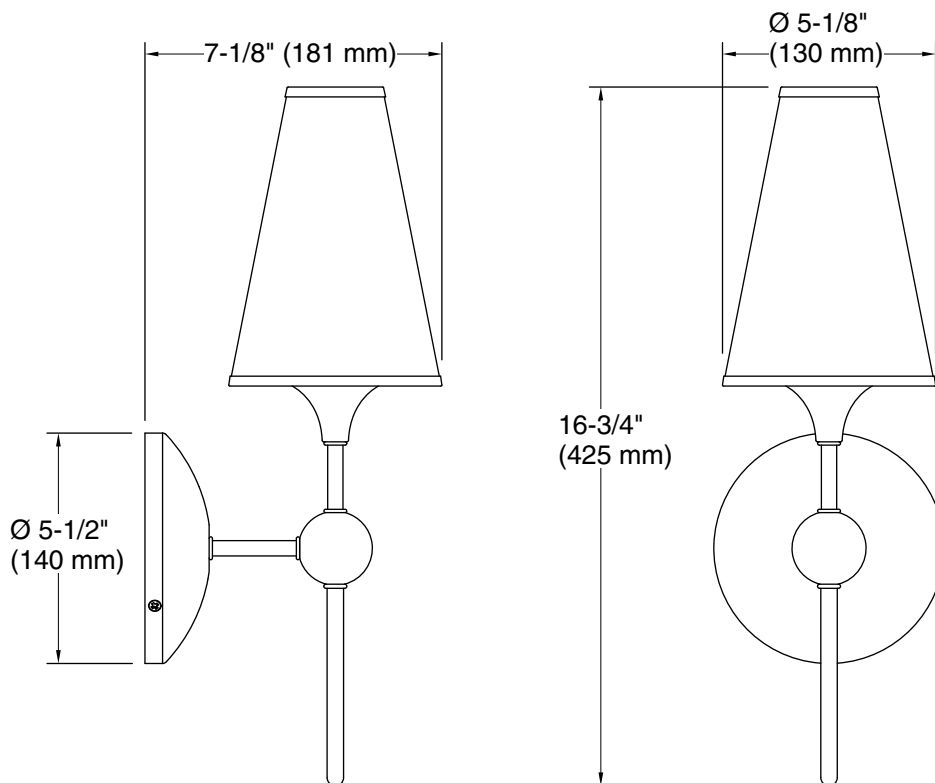

Required Electrical Service

One dedicated circuit required.

Lights: 120 V, 12 A, 60 Hz

Technical Information

All product dimensions are nominal.

Material: Steel

Number of Lights: 1

Lighting Type: Socket-based