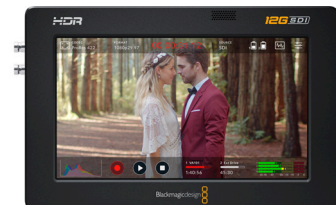

Blackmagic Video Assist 5" 12G HDR

Blackmagic Video Assist 5" 12G HDR adds professional monitoring and recording to any SDI or HDMI camera in all HD, Ultra HD, 2K and 4K DCI formats! The super bright 2500nit 5 inch HDR monitor supports 3D LUTs and features professional scopes along with powerful focus assist and exposure tools that help you accurately set focus, exposure and frame shots. The built in SD card recorder save files in broadcast quality 10-bit 4:2:2 ProRes or DNx formats. The files are all standard, so you can start editing immediately without having to convert them!

\$795

Connections

SDI Video Inputs

1 x Micro BNC

SDI Video Outputs

1 x Micro BNC

SDI Rates

270Mb, 1.5G, 3G, 6G, 12G.

Built in Speaker

Mono

Screen Dimensions

5 inch 1920 x 1080.

Screen Brightness

2500nits

Screen Color

P3 wide color gamut