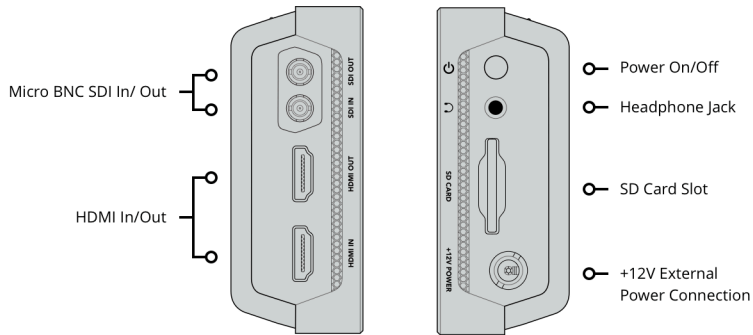

Remote Control

None

SD Interface

1 x UHS-II SD slot.

Storage Type

Removable SDXC UHS-II, SDXC UHS-I and SDHC UHS-I SD cards. Supports DS, HS, SDR12, SDR25, DDR50, SDR50 and SDR104 SD cards.

Computer Interface

1 x USB Type-C 3.1 Gen 1 for external drive recording, webcam out, initial setup, software updates and Video Assist Utility software control.

5 Inch 1080p60 High Brightness Touchscreen

SDI Video Standards