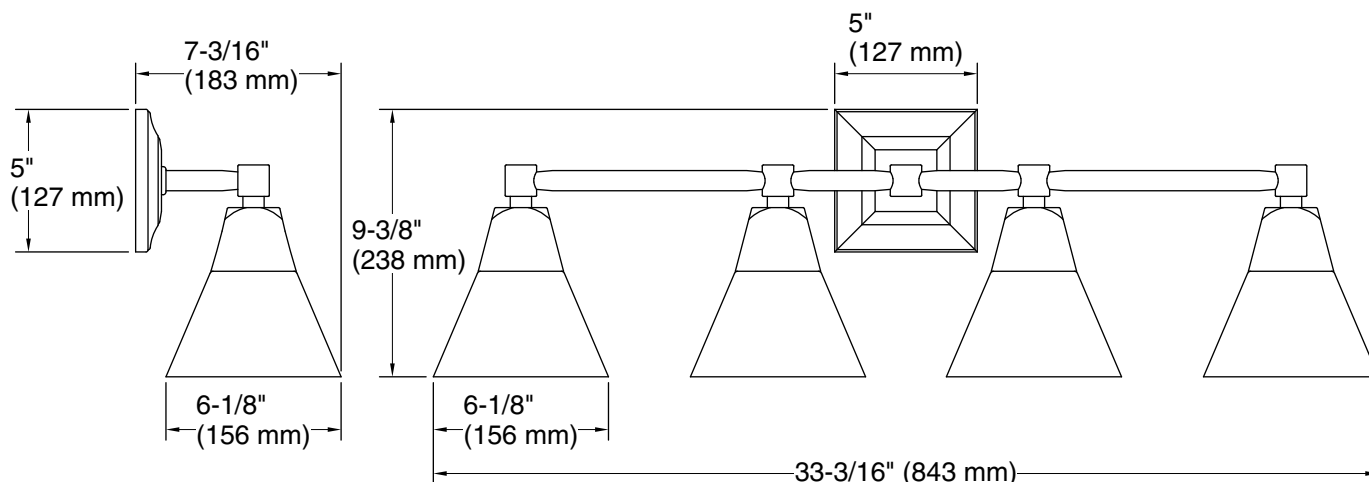

Required Electrical Service

One circuit required.

Lights: 120 V, 60 Hz

Technical Information

All product dimensions are nominal.

Installation Type: Wall-mount

Material: Brass

Number of Lights: 4

Lighting Type: Socket-based

Socket Type: E-26 Medium

Number of Shades: 4

Shade Type: Glass - frosted

Electrical component rating: Socket Rating: 60 Hz, 60 W, 3200 Lumens, 3000K