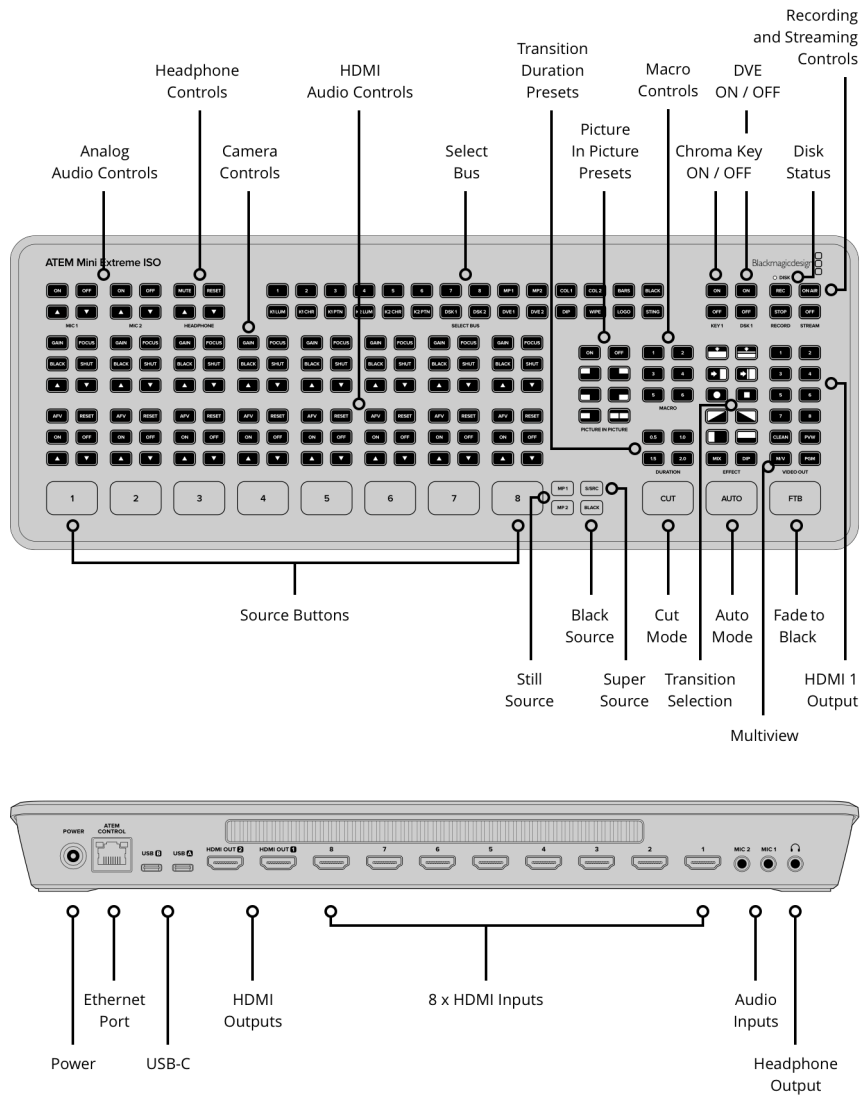

## Connections

**Total Video Inputs**

8

**Total Outputs**

4

**Total Aux Outputs**

2

**Total Audio Inputs**

2 x 3.5mm stereo mini jack.

**Total Audio Outputs**

1 x 3.5mm stereo mini jack.

**Timecode Connection**

None

**HDMI Video Inputs**

8 x HDMI type A, 10-bit

HD switchable.

2 channel embedded audio.

**Video Input Re-Sync**

On all 8 HDMI inputs.

**Frame Rate and Format Converters**

On all 8 HDMI inputs.

**HDMI Program Outputs**

2

**Ethernet**

Ethernet supports 10/100/1000 BaseT for live streaming, software control, software updates and direct or network panel connection.

**Computer Interface**

2 x USB Type-C 3.1 Gen 1 for external drive recording, webcam out, software control, software updates and panel connection.