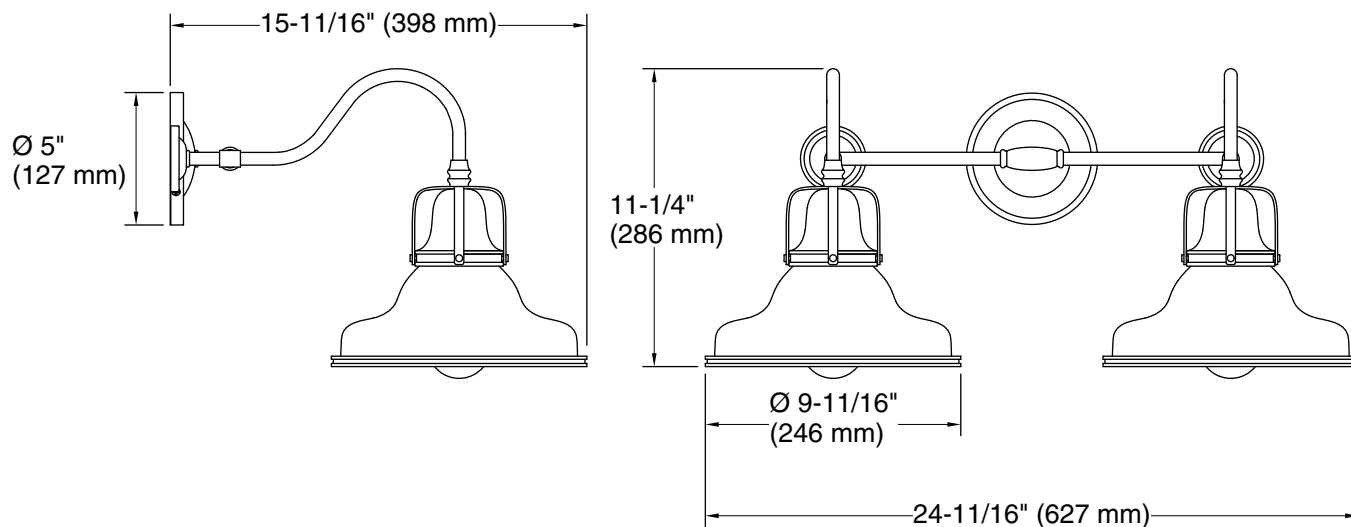

Features

- The double-domed metal shade features a cage detail at the connection.
- A great piece for any farmhouse- or industrial-style space — especially over a double-vanity sink, or in a guest bathroom, or powder room.
- Medium base (E26) socket, works best with type A or G light bulbs (sold separately).
- Suitable for damp locations, per UL 1598.

Required Electrical Service

One dedicated circuit required.

Lights: 120 V, 12 A, 60 Hz

Technical Information

All product dimensions are nominal.

Material: Steel, Aluminum

Number of Lights: 2

Lighting Type: Socket-based