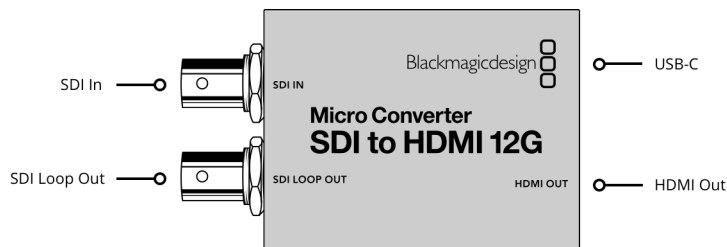

Micro Converter SDI to HDMI 12G wPSU

\$159

The world's smallest 12G-SDI to HDMI broadcast quality converter! Blackmagic Micro Converter SDI to HDMI 12G is a miniaturized broadcast quality video converter that's been specifically designed for professional monitoring. It includes a 33 point 3D LUT for color calibrating any monitor, projector or television. Micro Converters feature full size HDMI and professional 12G-SDI connections for working with all NTSC, PAL, 720p, 1080p, 1080PsF, 1080i and 2160p rates, including 4K DCI at 24/47.95/48. You get a universal power supply with international AC plug adapters, or you can power it over USB from a television or a mobile phone charger.

Connections

SDI Video Inputs

1

SDI Video Outputs

1 x loop out.

HDMI 2.0 Video Outputs

1 x type A.

SDI Rates

270Mb, 1.5G, 3G, 6G, 12G.

Multi Rate Support

Auto detection of SD, HD, 2K, Ultra HD and 4K.

Updates, Configurations and Power

USB Type-C.

Standards

SD Video Standards

525i59.94 NTSC, 625i50 PAL