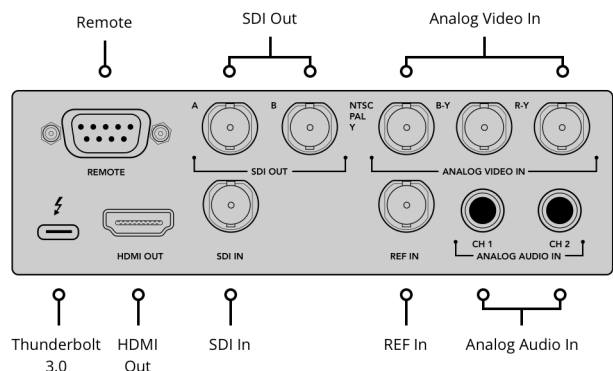

### Timecode Connection

None. RP-188 only.

### Reference Input

Tri-Sync or Black Burst.

Mini Switches and USB

---