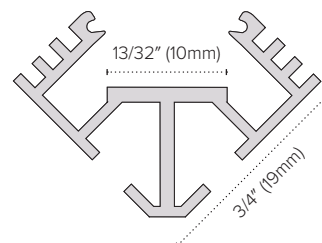

Ordering Information

EE45-AAFR-1M	1m Economy 45 Aluminum Extrusion
	1m Semi-Frosted Polypropylene Lens (included)
EE45-END	Economy 45 End Cap
E-CLIP-45	Surface Mount Clip

Surface Mount Clip