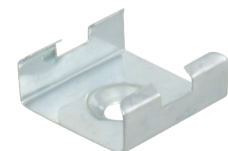

## TRULUX™ Economy 45 Extrusion

Intended for corner light applications, the Economy 45 features an angled design making for an economical option design towards accenting store window frames and other pass-through applications. Featuring angled edges and included lens, the Economy 45 is a practical and versatile extrusion for corner installations.

## Ordering Information

<b>EE45-AAFR-1M</b>	1m Economy 45 Aluminum Extrusion
	1m Semi-Frosted Polypropylene Lens (included)
<b>EE45-END</b>	Economy 45 End Cap
<b>E-CLIP-45</b>	Surface Mount Clip

Surface Mount Clip