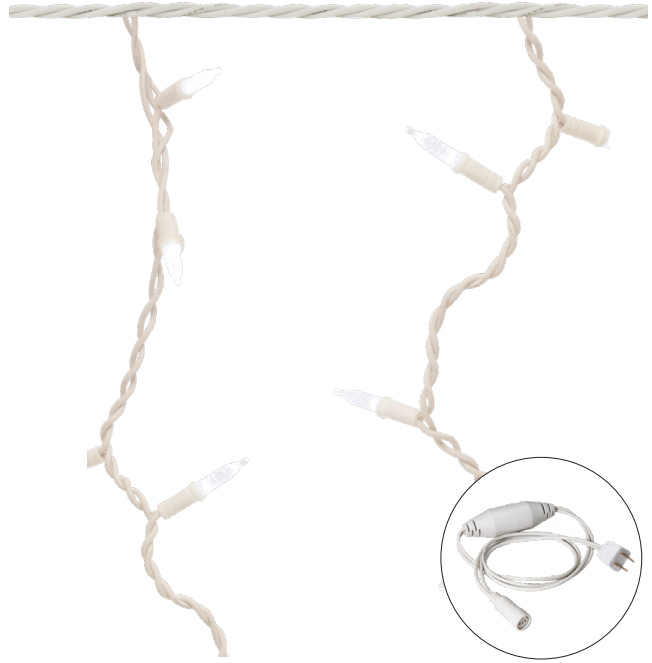

FEATURES

- Up to 90% energy savings over conventional light string
- Inter-connectable up to 210W
- Pre-assembled, durable, plastic sockets on 22 AWG copper wire; 2-Blade socket with fused stacked plug
- 36,000 hours rated life
- UL Listed for indoor and outdoor use
- 1 Year Warranty
- Standard 120V AC plug and socket power connection

Our superior quality, faceted icicle lights are the answer to your decorating dreams! Durable, weather resistant icicle lights are built to last and maintain professional display even in harsh climates. Hang these stunning strands from your roof, across a white picket fence, or along your porch railing to create an elegant display.

FEATURES

- Faceted Mini lens style icicle lights
- Coaxial power connection system provides strain relief and keeps moisture out of connections
- 6" spacing with 8" and 16" drops
- Perfect for roof lines or perimeter fencing
- 60,000 hours rated life
- ETLus Certified for indoor and outdoor use