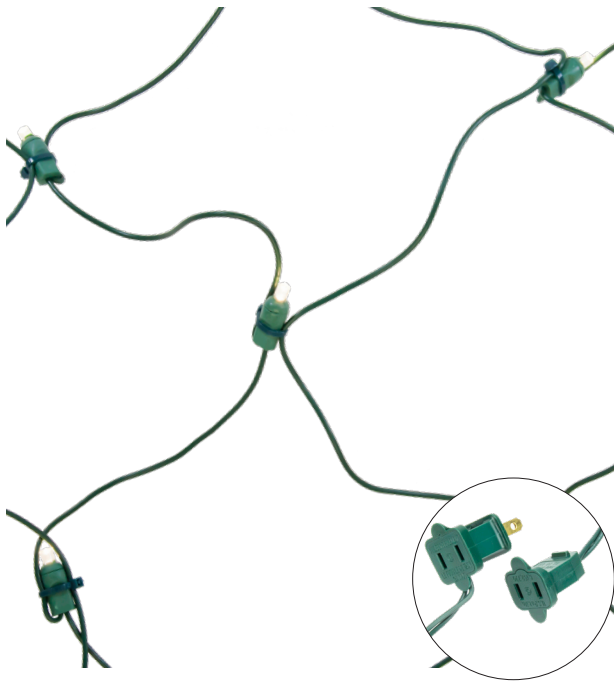

FEATURES

- Faceted Mini lens style icicle lights
- Coaxial power connection system provides strain relief and keeps moisture out of connections
- 6" spacing with 8" and 16" drops
- Perfect for roof lines or perimeter fencing
- 60,000 hours rated life
- ETLus Certified for indoor and outdoor use

LISTINGS & RATINGS:

LED ICICLE LIGHTS ORDERING INFORMATION

ITEM NUMBER	COLOR	LENGTH	WATTAGE	DROPS	SPACING	MAX RUN	WIRE
MINI-ICE-70/6-W-PW	Pure White	8 ft	4.8W / String	16 (8"-16")	6"	210W / 43 Strings	White
MINI-ICE-70/6-W-UWW	Ultra Warm White	8 ft	4.8W / String	16 (8"-16")	6"	210W / 43 Strings	White

ICICLE LIGHT ACCESSORIES

ITEM NUMBER	DESCRIPTION
LEDPWRCON-4A-WH	120V AC 4amp Power Adapter (Required) / White

NET LIGHTS

Standard LED Net Lights

Featuring 70 wide angle (5mm) LEDs configured perfectly in a 4' x 6' net, our net lights are great for decorating hedges, bushes, and shrubs or wrapping tree trunks. Simple to use, reduces installation time, and lasts longer than the incandescent alternative.

FEATURES

- 70 Wide angle 5mm bulbs per net
- Available in 3 different color options
- Easy installation! Connect up to 21 nets
- Available in 4ft by 6ft size with 8" LED spacing
- Perfect for small trees, hedges, and shrubbery
- Consuming only 9.6W per net / 60,000 hours rated life
- UL Listed for indoor and outdoor use
- Standard 120V AC plug and socket power connection