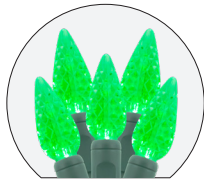

STANDARD C6

Commercial Standard LED Light String

Not as small as a mini and not as large as a C7, the C6 LED mini lights are a decorators dream! Multicolor lights are a fun color theme for family Christmas decorating, with a festive Christmas spirit effect. C6 light strings are popular for lighting up bushes and trees, or use for indoor decorating or accent lighting.

FEATURES

- Up to 90% energy savings over conventional light string
- Inter-connectable up to 210W
- Pre-assembled, durable, plastic sockets on 22 AWG copper wire; 2-Blade socket with fused stacked plug
- 36,000 hours rated life
- UL Listed for indoor and outdoor use
- 1 Year Warranty
- Standard 120V AC plug and socket power connection

LISTINGS & RATINGS:

GREEN

STANDARD C6 ORDERING INFORMATION

23.5ft / 70 LEDs / 4" Spacing

ITEM NUMBER	COLOR	WIRE COLOR
C6-70/4-G-BL-S	Blue / 4.8W	Green
C6-70/4-G-GD-S	Gold / 4.8W	Green
C6-70/4-G-GR-S	Green / 4.8W	Green
C6-70/4-G-MU-S	Multi Color / 4.8W	Green
C6-70/4-G-PW-S	Pure White / 4.8W	Green
C6-70/4-G-RE-S	Red / 4.8W	Green
C6-70/4-G-UWW-S	Ultra Warm White / 4.8W	Green

*(MU) Multi Color = Red, Gold, Green, Blue, and Orange