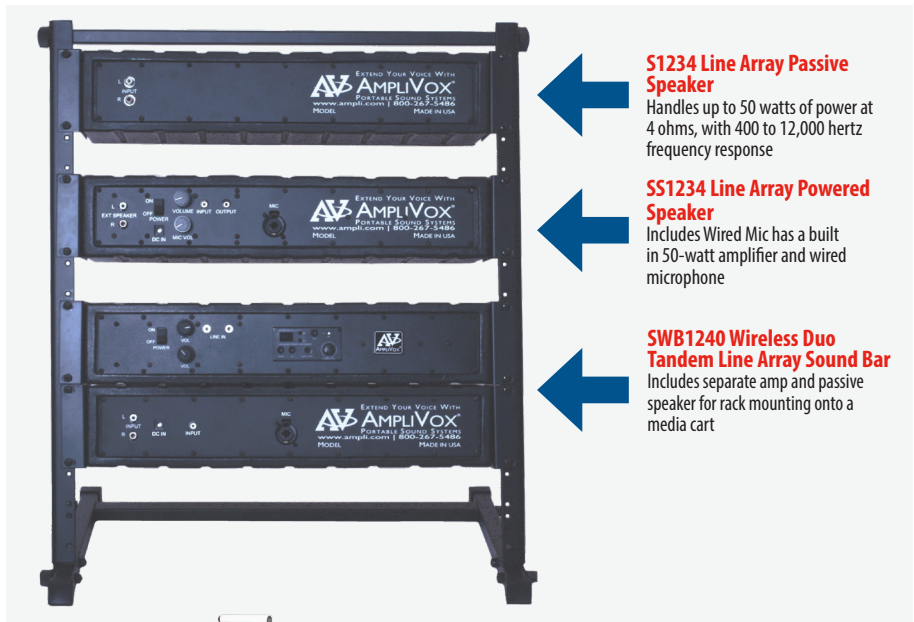

Rack Mount Line Array Speakers

Your Choice of Inputs/Outputs/Wireless/Passive

S1234 – Passive Speaker

Enclosure: Sealed Type / Rotational Molded
Power Handling: 50 Watts
Rated Impedance: 4 ohm
Frequency Response: 400 – 12,000 Hz
Speaker Type: 2 inch, full range, cone-type x 6
Input Connector: 1 – Spring Loaded Speaker Terminal
Enclosure Color: Silver Gray
Grille: Perforated / Black

SS1234 – 50 W. Amplified Speaker with Wired Microphone

SW1234 – 16 Channel UHF Wireless Microphone / Amplified Speaker

(Same as above with the addition of amplifier)

Amplifier: 50 Watts
Inputs: RCA, Audio
1/4" Microphone Jack
3.5mm Line Level
12V DC
Spring Loaded Speaker Terminal
Outputs: 3.5mm Line Level
Controls: Volume / On / Off

SW1234 is same as SS model but includes a 16 channel UHF wireless microphone

SSB1240 – Duo Tandem Line Array Soundbar

SWB1240 – Wireless Duo Tandem Line Array Soundbar

Includes separate amp and passive speaker for rack mounting onto a media cart

50 Watt amplifier
Line in volume control
Microphone volume control
Rackmount flanges
2 - 3.5mm line in jacks
Speaker out - RCA
12V DC power jack
XLR / 1/4"TRS combo jack
On / Off switch

SSB1240 Includes: SS1240 Wired Amplifier Module & the S1234 Line Array Speaker Module

SWB1240 Includes: SW1240 Wireless Amplifier Module & the S1234 Line Array Speaker Module

S1234 Line Array Passive Speaker

Handles up to 50 watts of power at 4 ohms, with 400 to 12,000 hertz frequency response

SS1234 Line Array Powered Speaker

Includes Wired Mic has a built in 50-watt amplifier and wired microphone

SWB1240 Wireless Duo Tandem Line Array Sound Bar

Includes separate amp and passive speaker for rack mounting onto a media cart