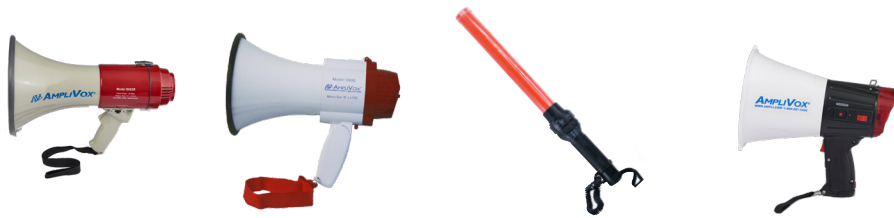

AUCTIONEER SOUND SYSTEMS