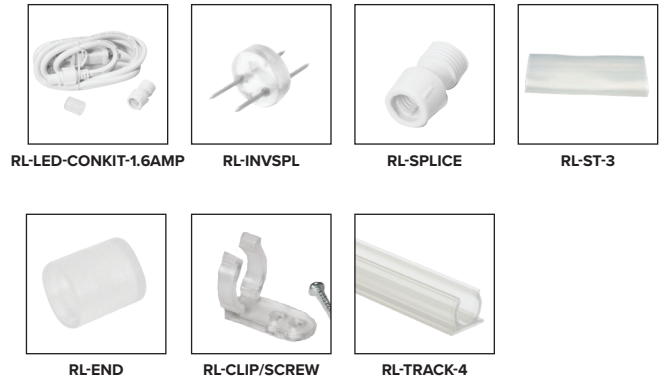

*Minimum loads may apply. Per the NEC, switched wall outlets cannot be used with wall dimmers.

**IP65 rated only when used with pre-attached molded power cord and end cap is either pre-attached or properly sealed with dielectric grease, silicone and shrink tube

†UL Listing for 120V is void if product is cut

1/2" LED Flexbrite Bulk Reels
120V / 1/2" Diameter / 150ft Reel

FLEXBRITE BULK REELS ORDERING INFORMATION

ITEM NUMBER	CCT	LENGTH	LUMENS / FT	WATTAGE / FT	IP RATING	CRI	DIAMETER	CUTTING
ULRL-LED-WW-150	3000K	150 ft	32Lm / ft	1W / ft	IP65	72+	1/2"	36" †
ULRL-LED-WH-150	5000K	150 ft	34Lm / ft	1W / ft	IP65	75+	1/2"	36" †

120V Bulk Reels Include: (5) 5ft power connector kits with fused plug (one is pre-attached), (1) pre-attached end cap, and (50) mounting clips
†UL Listing for 120V is void if product is cut

FLEXBRITE BULK REELS ACCESSORIES

ITEM NUMBER	DESCRIPTION
RL-LED-CONKIT-1.6AMP	5ft 1/2" diameter power connection kit w/Plug*
RL-INV SPL	1/2" diameter invisible splice connector
RL-SPLICE	1/2" diameter splice connector
RL-ST-3	Shrink tube (qty 10)
RL-END	1/2" diameter end caps (qty 10)
RL-CLIP/SCREW	1/2" diameter clear plastic mounting clips (qty 10)
RL-TRACK-4	1/2" diameter clear plastic mounting track (4')