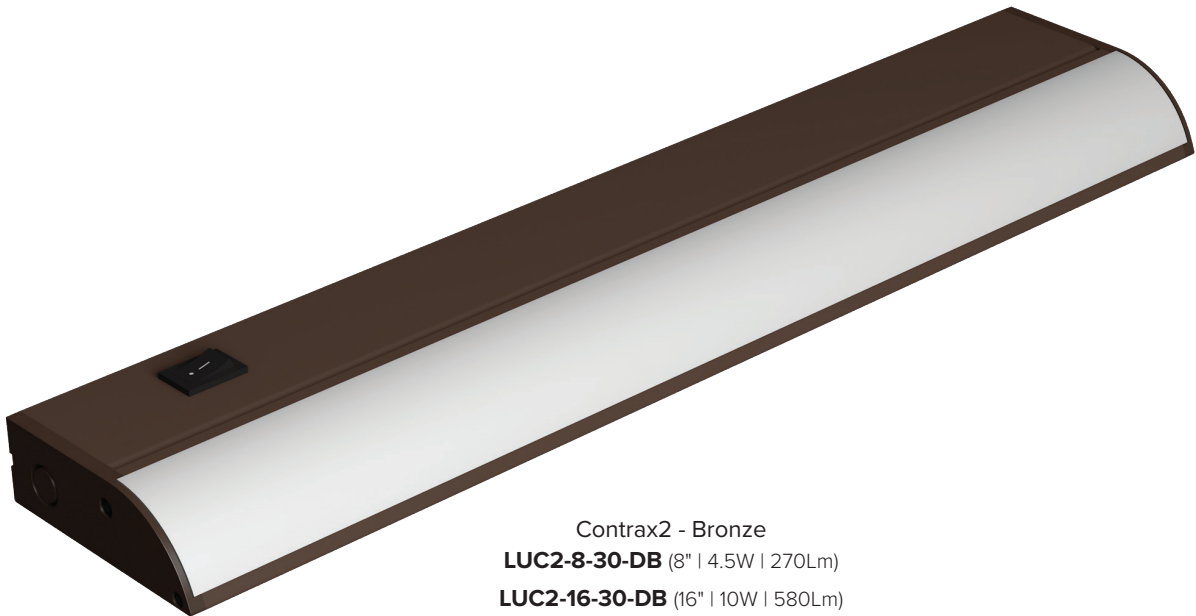

Contrax2 - Bronze

LUC2-8-30-DB (8" | 4.5W | 270Lm)

LUC2-16-30-DB (16" | 10W | 580Lm)

LUC2-24-30-DB (24" | 15W | 870Lm)

LUC2-32-30-DB (32" | 20W | 1160Lm)

LUC2-40-30-DB (40" | 25W | 1375Lm)

LUC2 fixtures include: (3) wire connectors

SPEKTRUM+

TRULUX

TASK LIGHTING

DOWNLIGHTING

12V AC

LINEAR LIGHTING

ARCHITECTURAL

POWER SUPPLIES