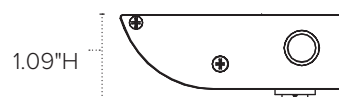

Technical Information

Series	LUC2
Input Voltage	120V AC
CCT	3000K
CRI	90+
Wattage	Up to 25W (see individual item)
Lumens	Up to 1375Lm (see individual item)
Beam Angle	120°
Max Run	Not Linkable
Dimmable	10-100% (TRIAC CL)
Mounting	Surface
Rating	Dry Location
Rated Life	35,000 hrs