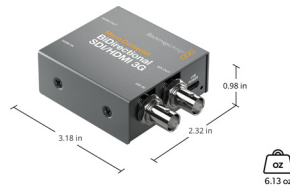

Software

Internal software upgrade via USB.

Power Requirements

Power Consumption

2.5 W

Operational Voltage Range

4.4 to 5.25V DC

Environmental Specifications

Operating Temperature

0° to 40° C (32° to 104° F)

Storage Temperature

-20° to 60° C (-4° to 140° F)

Relative Humidity

0% to 90% non-condensing

Physical Specifications

What's Included

Micro Converter BiDirectional SDI/HDMI 3G

Warranty

3 Year Limited Manufacturer's Warranty.