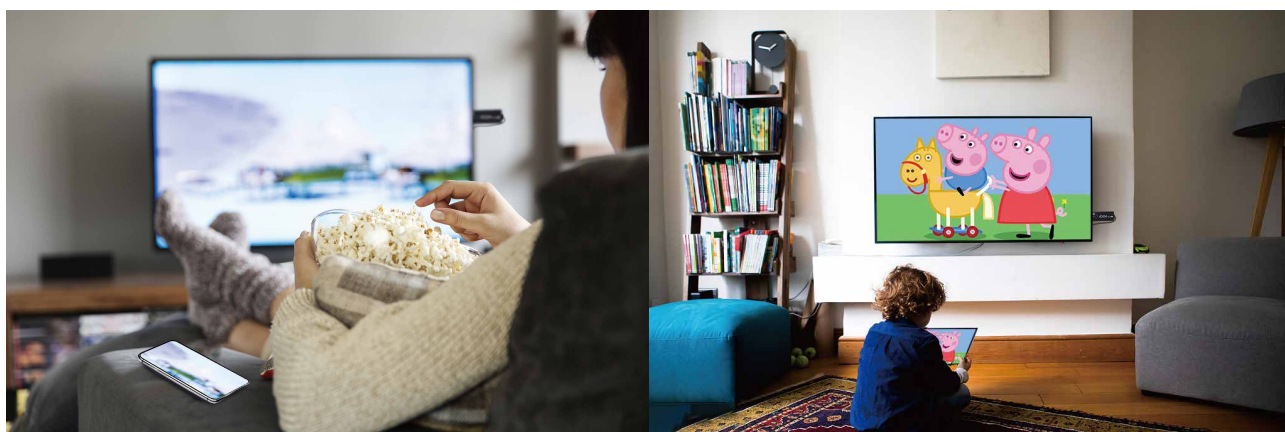

Family Entertainment

2 independent wireless cast dongles (both RXs under Airplay/Miracast mode)