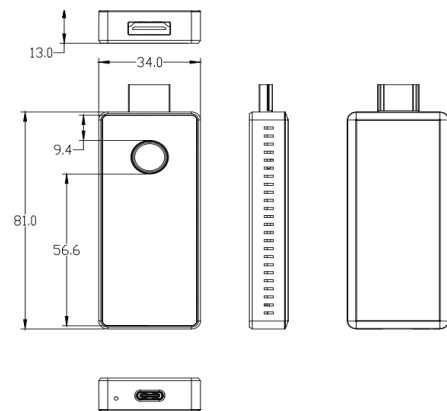

Receiver

Connections	Output	HDMI	1×HDMI-A
	Power	USB	1×microUSB
Performance	Output Resolutions	HDMI	
		VESA	Up to 3840×2160@60
	Supported Standard	HDMI	2.0
		HDCP	2.2
Power	Input Voltage	DC 5V/ 1A	
	Max Power	3.5W	
Operating Environment	Temperature	0°C ~ 40°C	
	Humidity	10%~80% RH	
Storage Environment	Temperature	-10°C ~ 60°C	
	Humidity	5%~90% RH	
Physical	Weight	Net	0.03kg
	Dimensions	Net	91mm × 34mm × 13mm

Transmitter

Connections	Input	HDMI	1×HDMI-A
	Power	USB	1×microUSB
Performance	Output Resolutions	HDMI	
		SMPTE	1080p50/60
		VESA	3840x2160@24/25/30 | 1920×1080@24/25/30/50/60 | 1280x720@50/60
	Supported Standard	HDMI	2.0
HDCP		2.2	
Power	Input Voltage	DC 5V/ 1A	
	Max Power	3.5W	
Operating Environment	Temperature	0°C ~ 40°C	
	Humidity	10%~80% RH	
Storage Environment	Temperature	-10°C ~ 60°C	
	Humidity	5%~90% RH	
Physical	Weight	Net	0.03kg
	Dimensions	Net	91mm × 34mm × 13mm

Order Codes

Product Code	Item
450-2002-02-0	ASK nano 4K Set (TX*1+RX*2)

Dimensions

WEB: www.rgblink.com EMAIL: sales@rgblink.com PHONE: +86 592 5771197
Proudly designed and manufactured in Xiamen Hi Technology Zone, China

RGBlink®

www.rgblink.com