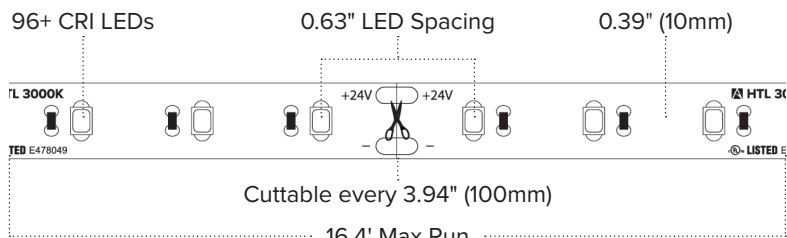

## Features

- Ready to install kit with plug & play connection
- Features handheld remote for easy on/off operation with built-in presets
- 3000K color temperatures with 96+ CRI
- Up to 300Lm per foot consuming only 4.6W per foot
- Tape light is cuttable every 3.94in (100mm)
- Each tape light kit has a maximum run of 16.4 feet
- Additional tape light accessories included for easy installation
- cULus Listed (dry location)

## Technical Information

Series	HTL-5MKIT
Input Voltage	24V DC
CCT	3000K
CRI	96+
Wattage	Up to 4.6W per foot
Lumens	Up to 300Lm per foot
Max Run	16.4ft
Cuttable	Every 3.94in (100mm)
IP Rating	IP54 - Unjacketed
Dimmable	TRIAC   ELV 5-100%
Rating	cULus Listed
Rated Life	50,000 hrs

**HTL SERIES KIT ORDERING INFORMATION**

ITEM NUMBER	VOLTAGE	CCT	LENGTH	LUMENS / FT	WATTAGE / FT	IP RATING	CRI	CUTTING
<b>HTL-WW-5MKIT</b>	24V DC	3000K	16.4ft	300Lm/ft	4.6W/ft	IP54	96+	3.94" (100mm)

HTL Kits include: (1) 16.4ft (5M) Reel High Output 2700K Tape Light | (1) 24V 3A Plug-in Power Supply | (1) 15ft (22/2) Wire Spool | (1) In-line RF Receiver | (1) Handheld Remote | (6) HD Tape-to-Wire Connectors | (3) HD Tape-to-Tape Connectors