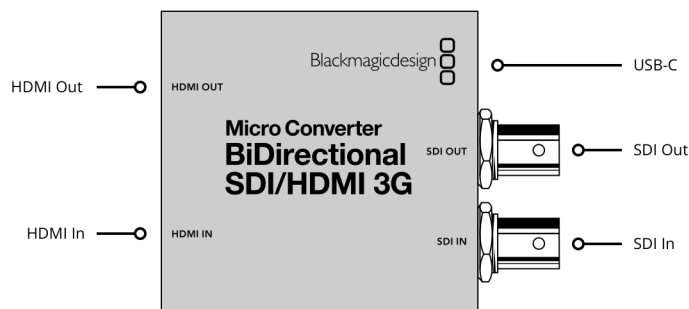

Micro Converter BiDirectional SDI/HDMI 3G wPSU

Get the world's smallest bidirectional broadcast quality converter! Convert SDI to HDMI and at the same time HDMI to SDI, even in different formats! Plus it supports camera control protocol conversion, so you can use Blackmagic Pocket Cinema Cameras with professional SDI live production switchers! Includes 100 to 240V AC power supply with international socket adapters.

HDMI Outputs

HDMI Type A out.

Multi Rate Support

Auto detection of SD or HD.

Updates, Configurations and Power

USB Type-C.

Relocking

Yes

Standards

SDI Video Standards

525i59.94 NTSC, 625i50 PAL

HD Video Standards

720p50, 720p59.94, 720p60
1080p23.98, 1080p24, 1080p25,
1080p29.97, 1080p30, 1080p47.95,
1080p48, 1080p50, 1080p59.94,
1080p60
1080PsF25, 1080PsF29.97, 1080PsF30
1080i50, 1080i59.94, 1080i60
2Kp23.98 DCI, 2Kp24 DCI, 2Kp25 DCI,
2Kp29.97 DCI, 2Kp30 DCI,
2Kp47.95 DCI, 2Kp48 DCI, 2Kp50 DCI,
2Kp59.94 DCI, 2Kp60 DCI
2KPsF25 DCI, 2KPsF29.97 DCI,
2KPsF30 DCI

SDI Compliance

SMPTE 259M, SMPTE 292M,
SMPTE 296M, SMPTE 424M,
SMPTE 425M

SDI Video Rates

SDI video connections are automatically switchable between standard definition and high definition, and user selectable for level A or B via setup utility.