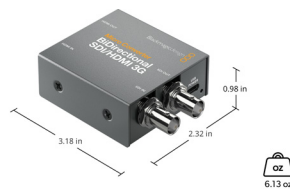

Software

Internal software upgrade via USB.

Power Requirements

Power Supply

+5V universal power supply included with international socket adapters for most countries.

Power Consumption

2.5 W

Operational Voltage Range

4.4 to 5.25V DC

Environmental Specifications

Operating Temperature

0° to 40° C (32° to 104° F)

Storage Temperature

-20° to 60° C (-4° to 140° F)

Relative Humidity

0% to 90% non-condensing

Physical Specifications

What's Included

Micro Converter BiDirectional SDI/HDMI 3G wPSU

+5V universal power supply with international socket adapters

---

Warranty

3 Year Limited Manufacturer's Warranty.